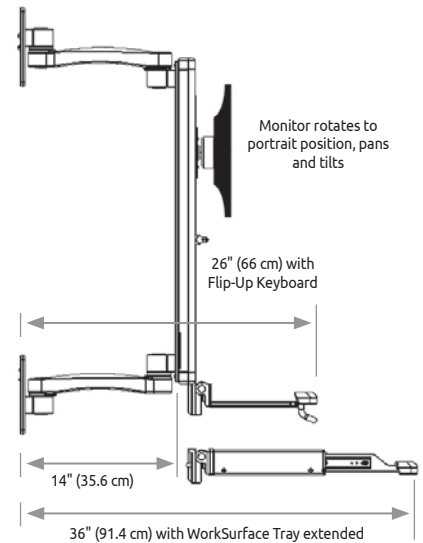

Monitor, keyboard and mouse not included.

Specifications for all models

Load capacity	10-25 lbs (4.5-11.3 kg)	
Dimensions	14" wide x 30" high (35.6 cm x 76 cm)	
Vertical adjust range	All models: 21" (53.3 cm)	
Depth with WorkSurface Tray extended	VT21	22" (56 cm)
	VTLP Low Profile	22" (56 cm)
	VTTM Tandem Arm	36" (91.4 cm)
Depth with Flip-Up Keyboard Tray	VT21	12" (30.5 cm)
	VTLP Low Profile	12" (30.5 cm)
	VTTM Tandem Arm	26" (66 cm)
Stowed depth	VT21	5.5" (14 cm)
	VTLP Low Profile	4" (10 cm)
	VTTM Tandem Arm	7.5" (19 cm)
Horizontal rotation of mount	VT21	None
	VTLP Low Profile	None
	VTTM Tandem Arm	180° at wall
Monitor rotation	VT21	360°
	VTLP Low Profile	None
	VTTM Tandem Arm	360°
Monitor tilt	VT21	50°
	VTLP Low Profile	None
	VTTM Tandem Arm	50°
VESA interface	75 mm and 100 mm	

For more information contact your ICW representative or talk to one of our customer service representatives at 1-800-558-4435.

Range of Motion Video

Range of Motion and Dimension Drawings

VTLP Low Profile

- Depth with WorkSurface Tray extended: 22" (56 cm)
- Depth with Flip-Up Keyboard Tray: 12" (30.5 cm)
- Stowed depth: 4" (10 cm)
- Mounts flat against the wall
- Monitor does not rotate or tilt

VT21

- Depth with WorkSurface Tray extended: 22" (56 cm)
- Depth with Flip-Up Keyboard Tray: 12" (30.5 cm)
- Stowed depth: 5.5" (14 cm)
- Mounts flat against the wall
- Monitor rotates to portrait position, pans and tilts