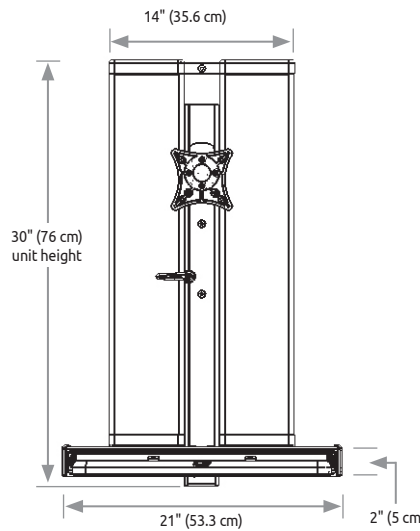

Monitor, keyboard and mouse not included.

Specifications for all models

Load capacity	10-25 lbs (4.5-11.3 kg)	
Dimensions	14" wide x 30" high (35.6 cm x 76 cm)	
Vertical adjust range	All models: 21" (53.3 cm)	
Depth with WorkSurface Tray extended	VT21	22" (56 cm)
	VTLP Low Profile	22" (56 cm)
	VTTM Tandem Arm	36" (91.4 cm)
Depth with Flip-Up Keyboard Tray	VT21	12" (30.5 cm)
	VTLP Low Profile	12" (30.5 cm)
	VTTM Tandem Arm	26" (66 cm)
Stowed depth	VT21	5.5" (14 cm)
	VTLP Low Profile	4" (10 cm)
	VTTM Tandem Arm	7.5" (19 cm)
Horizontal rotation of mount	VT21	None
	VTLP Low Profile	None
	VTTM Tandem Arm	180° at wall
Monitor rotation	VT21	360°
	VTLP Low Profile	None
	VTTM Tandem Arm	360°
Monitor tilt	VT21	50°
	VTLP Low Profile	None
	VTTM Tandem Arm	50°
VESA interface	75 mm and 100 mm	

For more information contact your ICW representative or talk to one of our customer service representatives at 1-800-558-4435.

Range of Motion Video

Range of Motion and Dimension Drawings

VTLP Low Profile

- Depth with WorkSurface Tray extended: 22" (56 cm)
- Depth with Flip-Up Keyboard Tray: 12" (30.5 cm)
- Stowed depth: 4" (10 cm)
- Mounts flat against the wall
- Monitor does not rotate or tilt

VT21

- Depth with WorkSurface Tray extended: 22" (56 cm)
- Depth with Flip-Up Keyboard Tray: 12" (30.5 cm)
- Stowed depth: 5.5" (14 cm)
- Mounts flat against the wall
- Monitor rotates to portrait position, pans and tilts

VTTM Tandem Arm

- Depth with WorkSurface Tray extended: 36" (91.4 cm)
- Depth with Flip-Up Keyboard Tray: 26" (66 cm)
- Stowed depth: 7.5" (19 cm)
- Mounts with two extension arms
- Horizontal swivel of arms at mount: 180°
- Monitor rotates to portrait position, pans and tilts