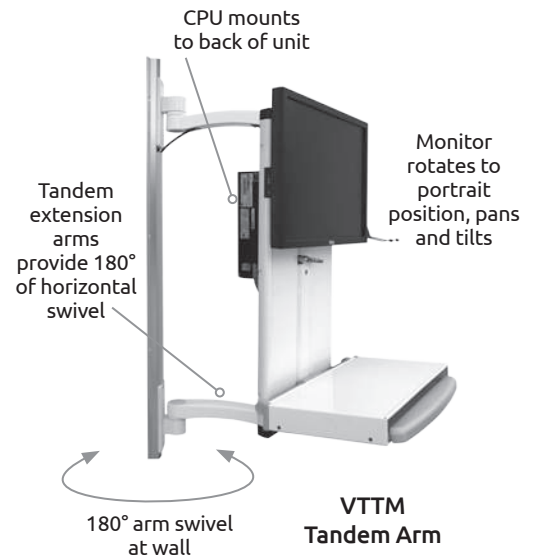

ICWUSA.com, Inc.
1487 Kingsley Drive
Medford, OR 97504
800-558-4435

Available in these 5 standard colors and 9 custom colors.