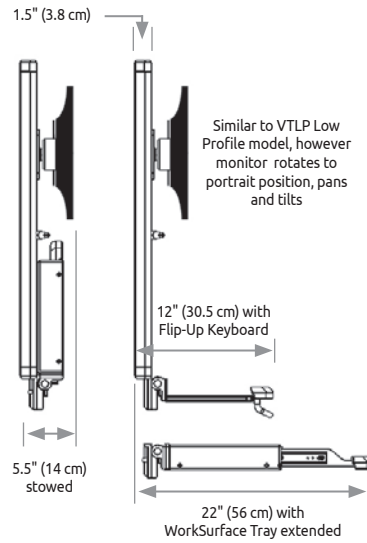

Monitor, keyboard and mouse not included.

Specifications for all models

Load capacity	10-25 lbs (4.5-11.3 kg)	
Dimensions	14" wide x 30" high (35.6 cm x 76 cm)	
Vertical adjust range	All models: 21" (53.3 cm)	
Depth with WorkSurface Tray extended	VT21	22" (56 cm)
	VTLP Low Profile	22" (56 cm)
	VTTM Tandem Arm	36" (91.4 cm)
Depth with Flip-Up Keyboard Tray	VT21	12" (30.5 cm)
	VTLP Low Profile	12" (30.5 cm)
	VTTM Tandem Arm	26" (66 cm)
Stowed depth	VT21	5.5" (14 cm)
	VTLP Low Profile	4" (10 cm)
	VTTM Tandem Arm	7.5" (19 cm)
Horizontal rotation of mount	VT21	None
	VTLP Low Profile	None
	VTTM Tandem Arm	180° at wall
Monitor rotation	VT21	360°
	VTLP Low Profile	None
	VTTM Tandem Arm	360°
Monitor tilt	VT21	50°
	VTLP Low Profile	None
	VTTM Tandem Arm	50°
VESA interface	75 mm and 100 mm	

For more information contact your ICW representative or talk to one of our customer service representatives at 1-800-558-4435.

Range of Motion Video

Range of Motion and Dimension Drawings

VTLP Low Profile

- Depth with WorkSurface Tray extended: 22" (56 cm)
- Depth with Flip-Up Keyboard Tray: 12" (30.5 cm)
- Stowed depth: 4" (10 cm)
- Mounts flat against the wall
- Monitor does not rotate or tilt

VT21

- Depth with WorkSurface Tray extended: 22" (56 cm)
- Depth with Flip-Up Keyboard Tray: 12" (30.5 cm)
- Stowed depth: 5.5" (14 cm)
- Mounts flat against the wall
- Monitor rotates to portrait position, pans and tilts