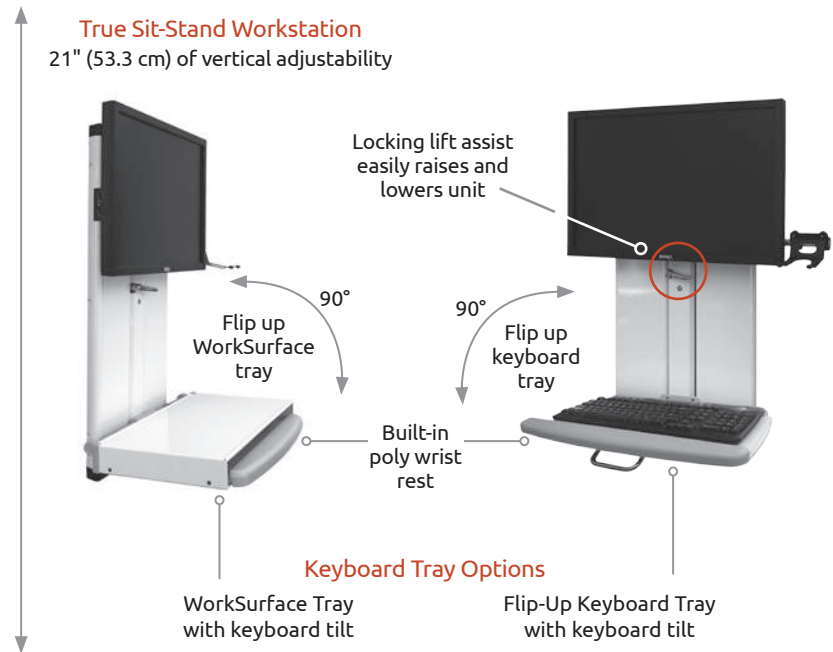

Available in three models: VT21, VTLP Low Profile, VTTM Tandem Arm

"The doctor noticed the stowed unit didn't stick out much farther than the hand sanitizer."

VT21 Low Profile Workstation

Stows in as little as 4" (10 cm) from the wall

- **COMPACT.** The Low Profile model stows just 4" (10 cm) from the mounting surface. The stowed depth of the VT21 is 5.5" (14 cm), and the stowed depth of the Tandem Arm model is 7.5" (19 cm).
- **TRUE SIT-STAND.** All models provide 21" of vertical adjustment for comfort both standing and sitting.
- **EASILY ADJUSTABLE.** Locking Lift Assist easily raises and lowers unit. Locks securely at desired height.
- **ERGONOMIC.** The WorkSurface Tray and Flip-Up Keyboard Tray can both be adjusted to positive, neutral, and negative tilt for greatest ergonomic comfort.
- **HYGIENIC.** Durable, easy-to-clean finish withstands harsh chemicals. Built with smooth aircraft-grade aluminum that doesn't allow microorganisms to hide.
- **POPULAR** in healthcare environments and other settings that require a low profile computer workstation.

Monitor, keyboard and mouse not included.

Specifications for all models

Load capacity	10-25 lbs (4.5-11.3 kg)	
Dimensions	14" wide x 30" high (35.6 cm x 76 cm)	
Vertical adjust range	All models: 21" (53.3 cm)	
Depth with WorkSurface Tray extended	VT21	22" (56 cm)
	VTLP Low Profile	22" (56 cm)
	VTTM Tandem Arm	36" (91.4 cm)
Depth with Flip-Up Keyboard Tray	VT21	12" (30.5 cm)
	VTLP Low Profile	12" (30.5 cm)
	VTTM Tandem Arm	26" (66 cm)
Stowed depth	VT21	5.5" (14 cm)
	VTLP Low Profile	4" (10 cm)
	VTTM Tandem Arm	7.5" (19 cm)
Horizontal rotation of mount	VT21	None
	VTLP Low Profile	None
	VTTM Tandem Arm	180° at wall
Monitor rotation	VT21	360°
	VTLP Low Profile	None
	VTTM Tandem Arm	360°
Monitor tilt	VT21	50°
	VTLP Low Profile	None
	VTTM Tandem Arm	50°
VESA interface	75 mm and 100 mm	