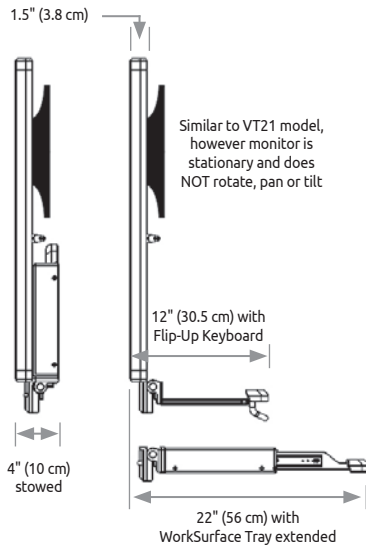

Monitor, keyboard and mouse not included.

Specifications for all models

Load capacity	10-25 lbs (4.5-11.3 kg)	
Dimensions	14" wide x 30" high (35.6 cm x 76 cm)	
Vertical adjust range	All models: 21" (53.3 cm)	
Depth with WorkSurface Tray extended	VT21	22" (56 cm)
	VTLP Low Profile	22" (56 cm)
	VTTM Tandem Arm	36" (91.4 cm)
Depth with Flip-Up Keyboard Tray	VT21	12" (30.5 cm)
	VTLP Low Profile	12" (30.5 cm)
	VTTM Tandem Arm	26" (66 cm)
Stowed depth	VT21	5.5" (14 cm)
	VTLP Low Profile	4" (10 cm)
	VTTM Tandem Arm	7.5" (19 cm)
Horizontal rotation of mount	VT21	None
	VTLP Low Profile	None
	VTTM Tandem Arm	180° at wall
Monitor rotation	VT21	360°
	VTLP Low Profile	None
	VTTM Tandem Arm	360°
Monitor tilt	VT21	50°
	VTLP Low Profile	None
	VTTM Tandem Arm	50°
VESA interface	75 mm and 100 mm	

For more information contact your ICW representative or talk to one of our customer service representatives at 1-800-558-4435.

Range of Motion Video

Range of Motion and Dimension Drawings

VTLP Low Profile

- Depth with WorkSurface Tray extended: 22" (56 cm)
- Depth with Flip-Up Keyboard Tray: 12" (30.5 cm)
- Stowed depth: 4" (10 cm)
- Mounts flat against the wall
- Monitor does not rotate or tilt

VT21

- Depth with WorkSurface Tray extended: 22" (56 cm)
- Depth with Flip-Up Keyboard Tray: 12" (30.5 cm)
- Stowed depth: 5.5" (14 cm)
- Mounts flat against the wall
- Monitor rotates to portrait position, pans and tilts