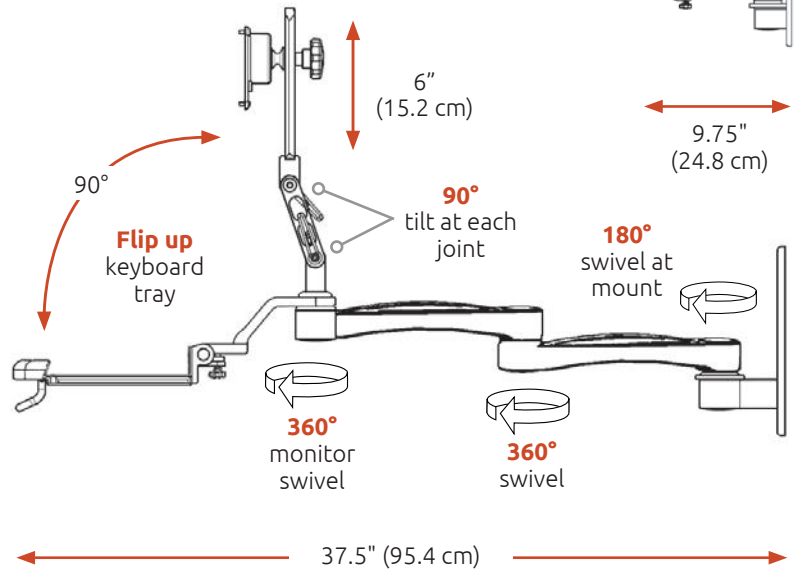

## Full articulation of the monitor and keyboard

- Two articulating joints provide 90° of tilt adjustment.
- This system can be mounted with two articulating extension arms, allowing for up to 37.5" of reach with a keyboard tray.
- Machined from billet aluminum, the unit is powder coated for a durable, lasting finish.
- Hand assembly ensures that a quality product is shipped to you.

Monitor, keyboard and mouse not included.

Maximum Reach

37.54" (95.35 cm)

Screen Swivel

360°

Screen Tilt

90°

- Load capacity:** 18 lbs (8.2 kg)
- Maximum reach:** 22.5" (57 cm) with LCD only, 37.5" (95.3 cm) with LCD and keyboard
- Stowed depth:** 4.5" (11.4 cm) LCD only, 9.75" (24.8 cm) LCD and keyboard
- Arm swivel at mount:** 180°
- Screen swivel:** 360°
- Screen tilt:** 90°
- VESA interface:** 75 mm and 100 mm

# Range of Motion and Dimension Drawings

**DESK MOUNT**  
**UL510-D5-KUB-A1**

**POLE MOUNT**  
**UL510-P15-KUB**

**WALL TRACK MOUNT**  
**UL510-T36-KUP-A1**

EXTENDED

STOWED