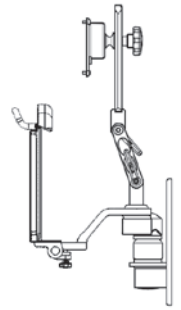

## Full articulation of the monitor and keyboard

- Two articulating joints provide 90° of tilt adjustment.
- This system can be mounted with two articulating extension arms, allowing for up to 37.5" of reach with a keyboard tray.
- Machined from billet aluminum, the unit is powder coated for a durable, lasting finish.
- Hand assembly ensures that a quality product is shipped to you.

Monitor, keyboard and mouse not included.

Maximum Reach

37.54" (95.35 cm)

Screen Swivel

360°

Screen Tilt

90°

- Load capacity:** 18 lbs (8.2 kg)
- Maximum reach:** 22.5" (57 cm) with LCD only, 37.5" (95.3 cm) with LCD and keyboard
- Stowed depth:** 4.5" (11.4 cm) LCD only, 9.75" (24.8 cm) LCD and keyboard
- Arm swivel at mount:** 180°
- Screen swivel:** 360°
- Screen tilt:** 90°
- VESA interface:** 75 mm and 100 mm

# Range of Motion and Dimension Drawings

**DESK MOUNT**  
**UL510-D5-KUB-A1**

**POLE MOUNT**  
**UL510-P15-KUB**

**WALL TRACK MOUNT**  
**UL510-T36-KUP-A1**

EXTENDED

STOWED

## WALL MOUNT OPTIONS