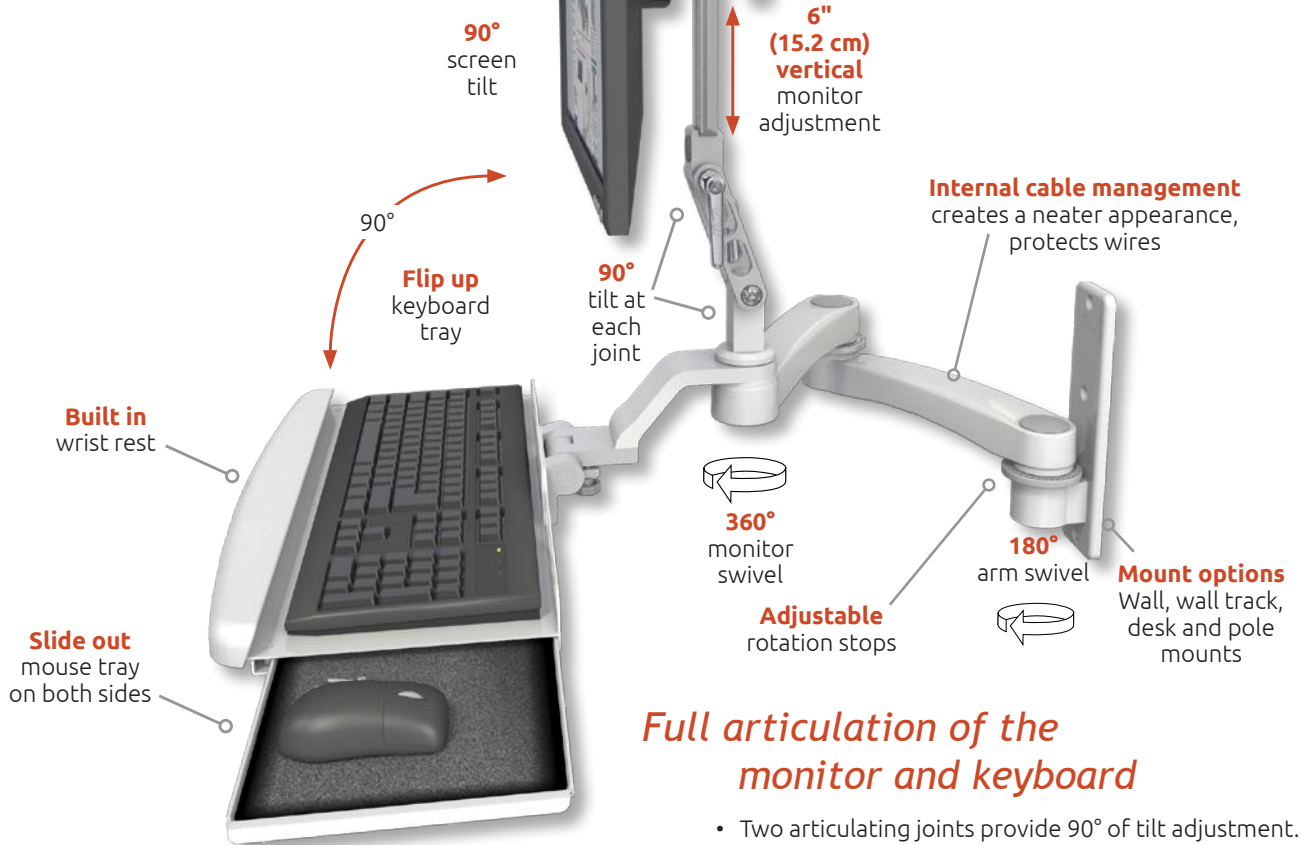

# Ultra 510 Wall Mount

PRODUCT SHEET

UL510-W3-KUB-A2

Move components together—  
adjust them separately

The Ultra 510 LCD arm is widely used in medical and dental environments.

Ultra Laptop Tray  
LTU-W3-A2

## Full articulation of the monitor and keyboard

- Two articulating joints provide 90° of tilt adjustment.
- This system can be mounted with two articulating extension arms, allowing for up to 37.5" of reach with a keyboard tray.
- Machined from billet aluminum, the unit is powder coated for a durable, lasting finish.
- Hand assembly ensures that a quality product is shipped to you.

Monitor, keyboard and mouse not included.

Maximum Reach

37.54" (95.35 cm)

Screen Swivel

360°

Screen Tilt

90°

- Load capacity:** 18 lbs (8.2 kg)
- Maximum reach:** 22.5" (57 cm) with LCD only, 37.5" (95.3 cm) with LCD and keyboard
- Stowed depth:** 4.5" (11.4 cm) LCD only, 9.75" (24.8 cm) LCD and keyboard
- Arm swivel at mount:** 180°
- Screen swivel:** 360°
- Screen tilt:** 90°
- VESA interface:** 75 mm and 100 mm

## WALL MOUNT OPTIONS