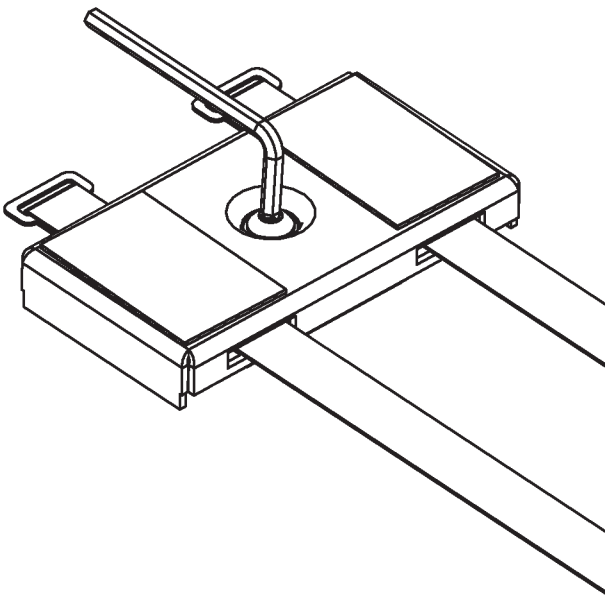

ICW POWER ADAPTER MOUNT INSTRUCTIONS

ICWUSA.com, Inc.

If you have any questions, please call 1-800-558-4435

For MD Track

For Ultra Track

Slip your PAM track adapter into the track grooves like shown.

Turn hex key clockwise tightening mount in place.

Fasten your power adapter to the mount using two velcro straps.