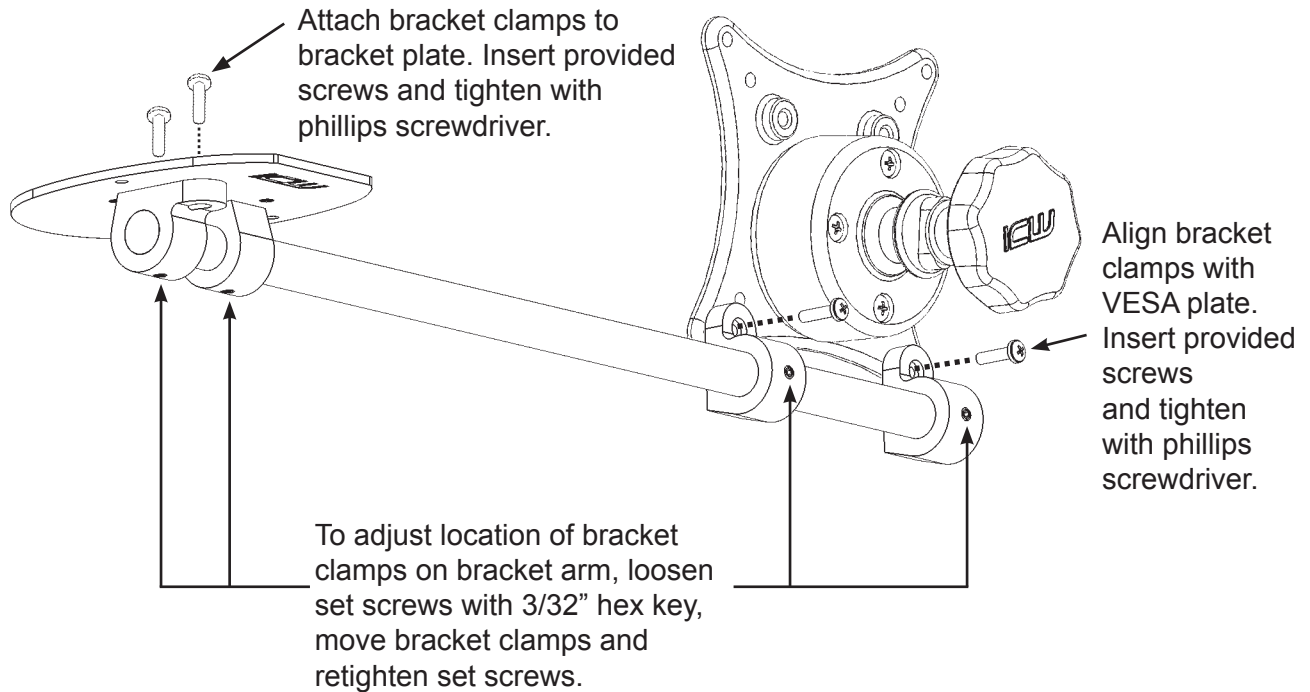

# ICW BEHIND MONITOR MINI-PC & SCANNER BRACKET

ICWUSA.com, Inc.

If you have any questions, please call 1-800-558-4435

**Bracket attaches behind the monitor to our VESA plate.**

- Bracket lengths: 12", 18", 25"
- Scanner plates vary in size and shape.

Bracket arm for mounting mini-PC. Mounts to VESA plate as shown in upper right illustration.

Bracket arm with U-shaped scanner plate. Mount as shown above.

Two bracket arms can be mounted on one VESA plate as shown above.