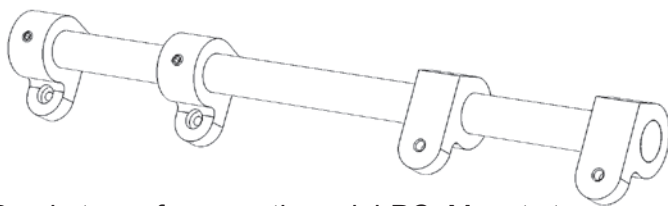

# ICW BEHIND MONITOR MINI-PC & SCANNER BRACKET

ICWUSA.com, Inc.

If you have any questions, please call 1-800-558-4435

**Bracket attaches behind the monitor to our VESA plate.**

- Bracket lengths: 12", 18", 25"
- Scanner plates vary in size and shape.

Bracket arm for mounting mini-PC. Mounts to VESA plate as shown in upper right illustration.

Bracket arm with U-shaped scanner plate. Mount as shown above.

Two bracket arms can be mounted on one VESA plate as shown above.