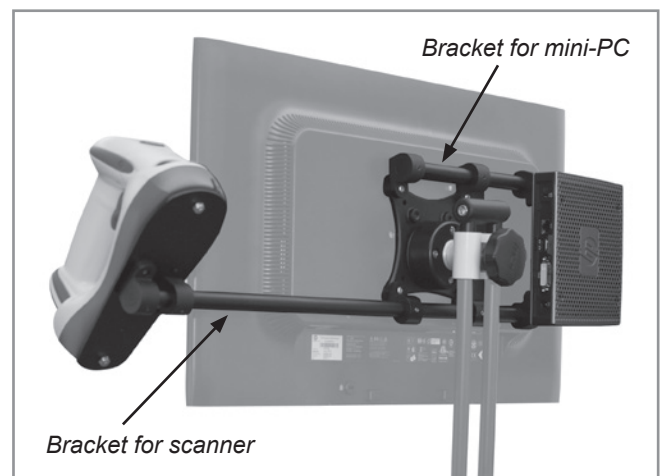

# ICW BEHIND MONITOR MINI-PC & SCANNER BRACKET

ICWUSA.com, Inc.

If you have any questions, please call 1-800-558-4435

**Bracket attaches behind the monitor to our VESA plate.**

- Bracket lengths: 12", 18", 25"
- Scanner plates vary in size and shape.

Bracket arm for mounting mini-PC. Mounts to VESA plate as shown in upper right illustration.

Bracket arm with U-shaped scanner plate. Mount as shown above.

Two bracket arms can be mounted on one VESA plate as shown above.