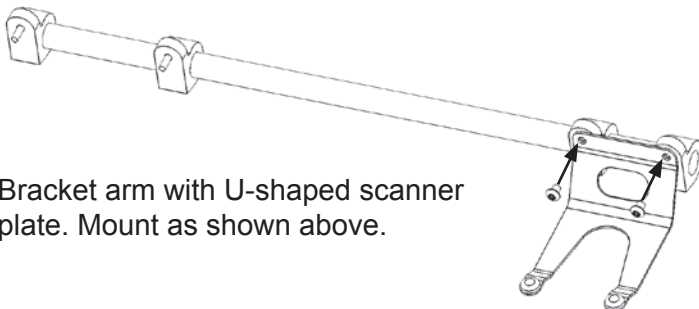

# ICW BEHIND MONITOR MINI-PC & SCANNER BRACKET

ICWUSA.com, Inc.

If you have any questions, please call 1-800-558-4435

**Bracket attaches behind the monitor to our VESA plate.**

- Bracket lengths: 12", 18", 25"
- Scanner plates vary in size and shape.

Bracket arm for mounting mini-PC. Mounts to VESA plate as shown in upper right illustration.

Bracket arm with U-shaped scanner plate. Mount as shown above.

Two bracket arms can be mounted on one VESA plate as shown above.