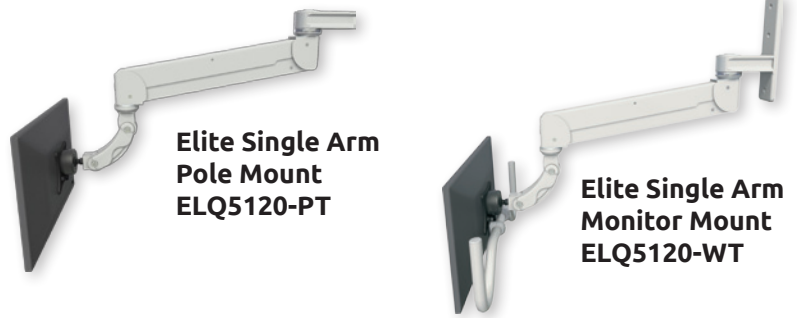

# Elite Single Arm

PRODUCT SHEET

ELP5120-WT-KUB

Enjoy effortless movement and optimum viewing angle

A true sit-stand workstation with 21" of vertical movement

Elite Single Arm Pole Mount ELQ5120-PT

Elite Single Arm Monitor Mount ELQ5120-WT

## Customize to your specific needs

The Elite Single Arm with Paralink enables an LCD and keyboard to be suspended from the wall and pulled out effortlessly when needed. The arm adjusts vertically, horizontally and rotates 180° so you can position it exactly where you want it. Supporting up to 28 lbs (12.7 kg), the Elite is fully cable managed, gas spring assisted, and provides up to 21" of vertical and horizontal adjustment from mount to monitor, along with 180° of rotation.

- Accommodates all keyboards and monitors
- Engineered for years of reliable service and quiet operation
- Powder coated and anodized for long wear and easy cleaning

VERTICAL ADJUST	SCREEN TILT	ARM SWIVEL	SCREEN SWIVEL
21" (53.3 cm)	180°	360°	360°

**Load capacity:** 28 lbs (12.7 kg) LCD only, 22 lbs (9.9 kg) LCD and keyboard  
**Vert. adjustment range:** 21" (53.3 cm)  
**Maximum reach:** 33.6" (85.3 cm) LCD only, 43.75" (111 cm) LCD and keyboard  
**Stowed depth:** 11" (28 cm)  
**Arm swivel at mount:** 360°  
**Screen swivel:** 360°  
**Screen tilt:** 180°  
**VESA interface:** 75 mm and 100 mm  
 Monitor, keyboard and mouse not included.