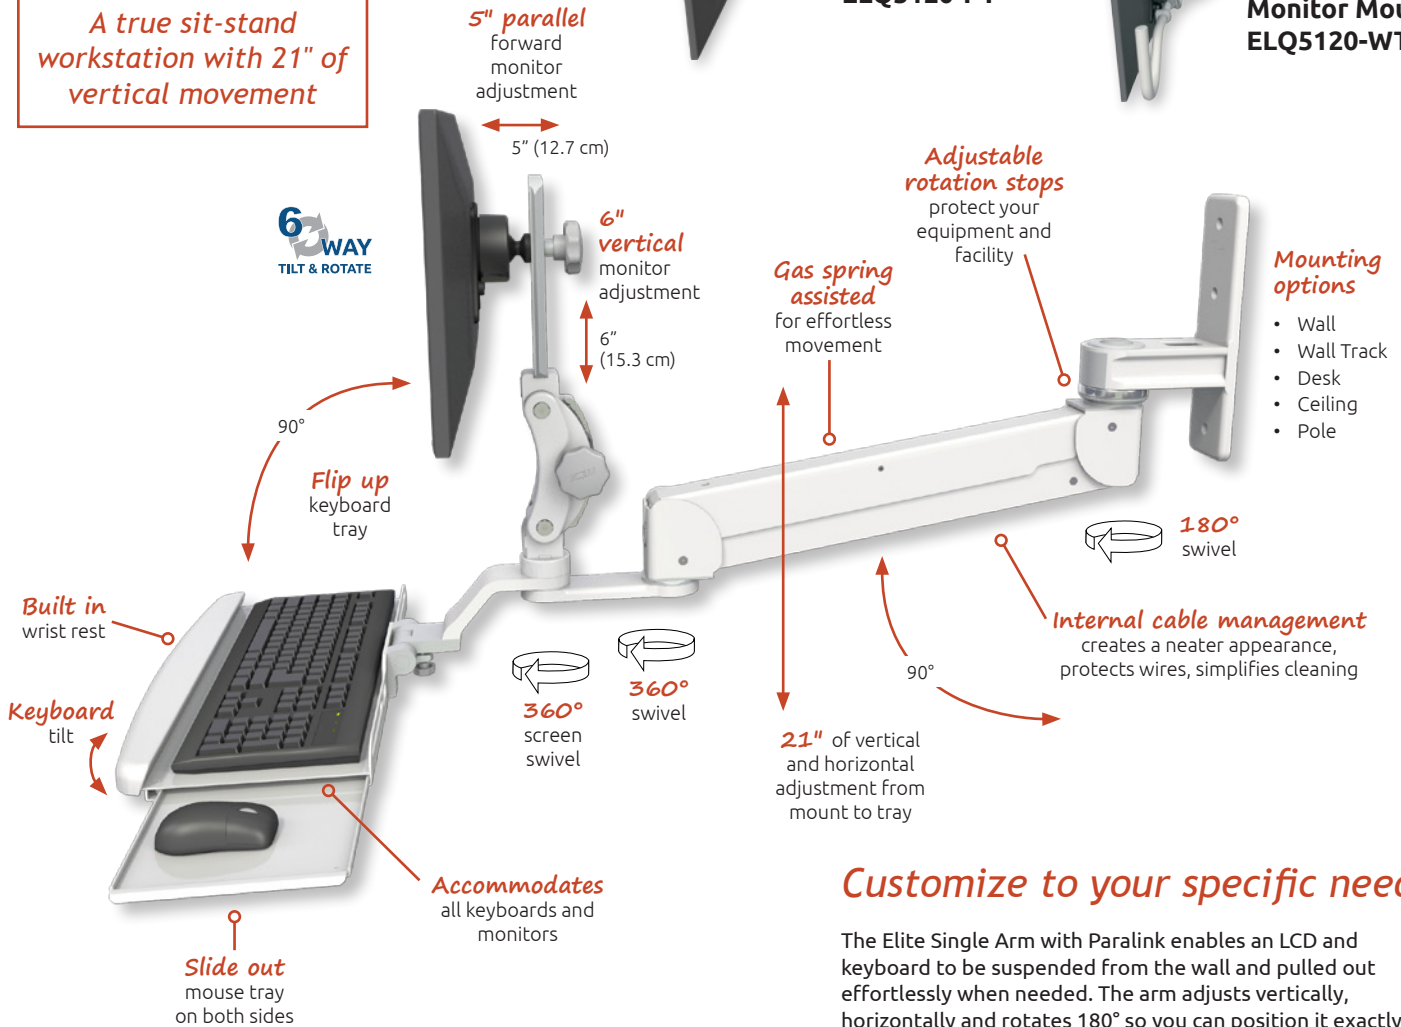

# Elite Single Arm

PRODUCT SHEET

ELP5120-WT-KUB

Enjoy effortless movement and optimum viewing angle

A true sit-stand workstation with 21" of vertical movement

Elite Single Arm Pole Mount ELQ5120-PT

Elite Single Arm Monitor Mount ELQ5120-WT

## Customize to your specific needs

The Elite Single Arm with Paralink enables an LCD and keyboard to be suspended from the wall and pulled out effortlessly when needed. The arm adjusts vertically, horizontally and rotates 180° so you can position it exactly where you want it. Supporting up to 28 lbs (12.7 kg), the Elite is fully cable managed, gas spring assisted, and provides up to 21" of vertical and horizontal adjustment from mount to monitor, along with 180° of rotation.

- Accommodates all keyboards and monitors
- Engineered for years of reliable service and quiet operation
- Powder coated and anodized for long wear and easy cleaning

VERTICAL ADJUST	SCREEN TILT	ARM SWIVEL	SCREEN SWIVEL
21" (53.3 cm)	180°	360°	360°

**Load capacity:** 28 lbs (12.7 kg) LCD only, 22 lbs (9.9 kg) LCD and keyboard  
**Vert. adjustment range:** 21" (53.3 cm)  
**Maximum reach:** 33.6" (85.3 cm) LCD only, 43.75" (111 cm) LCD and keyboard  
**Stowed depth:** 11" (28 cm)  
**Arm swivel at mount:** 360°  
**Screen swivel:** 360°  
**Screen tilt:** 180°  
**VESA interface:** 75 mm and 100 mm  
 Monitor, keyboard and mouse not included.