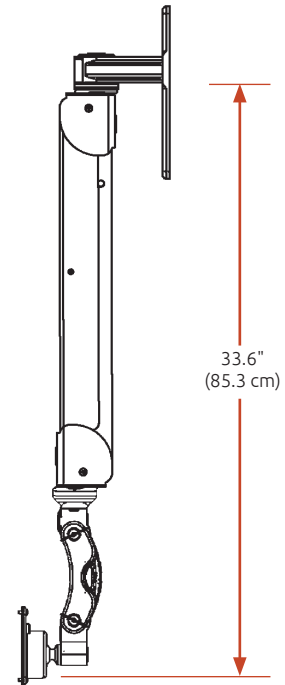

ELQ5120-WT

ACCESSORIES

ICWUSA.com, Inc.
1487 Kingsley Drive
Medford, OR 97504
800-558-4435