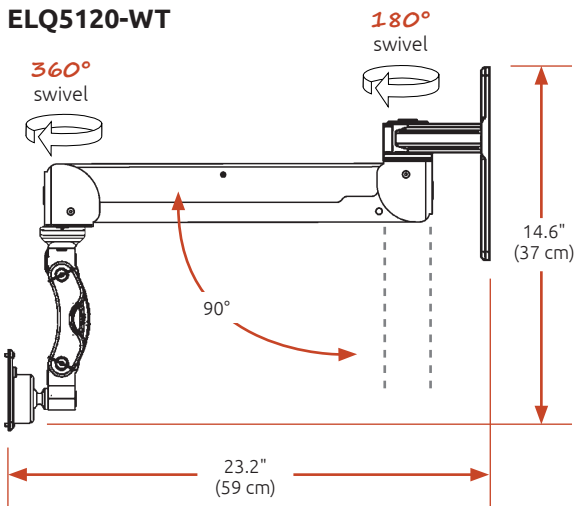

ELQ5120-WT

ACCESSORIES

ICWUSA.com, Inc.
1487 Kingsley Drive
Medford, OR 97504
800-558-4435