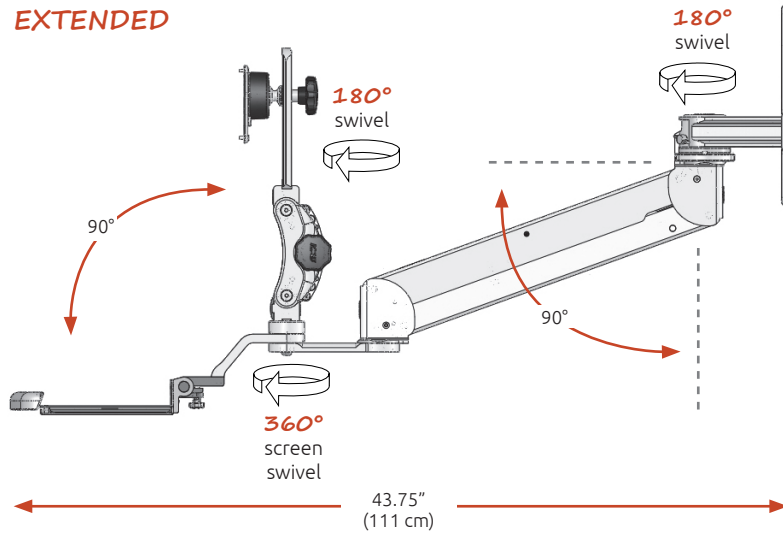

Range of Motion and Dimension Drawings

ELP5120-WT-KUB

EXTENDED