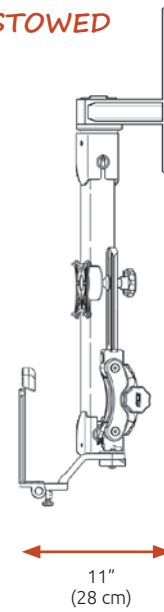

Range of Motion and Dimension Drawings

ELP5120-WT-KUB

EXTENDED

STOWED

ELQ5120-WT

ACCESSORIES

ICWUSA.com, Inc.
1487 Kingsley Drive
Medford, OR 97504
800-558-4435