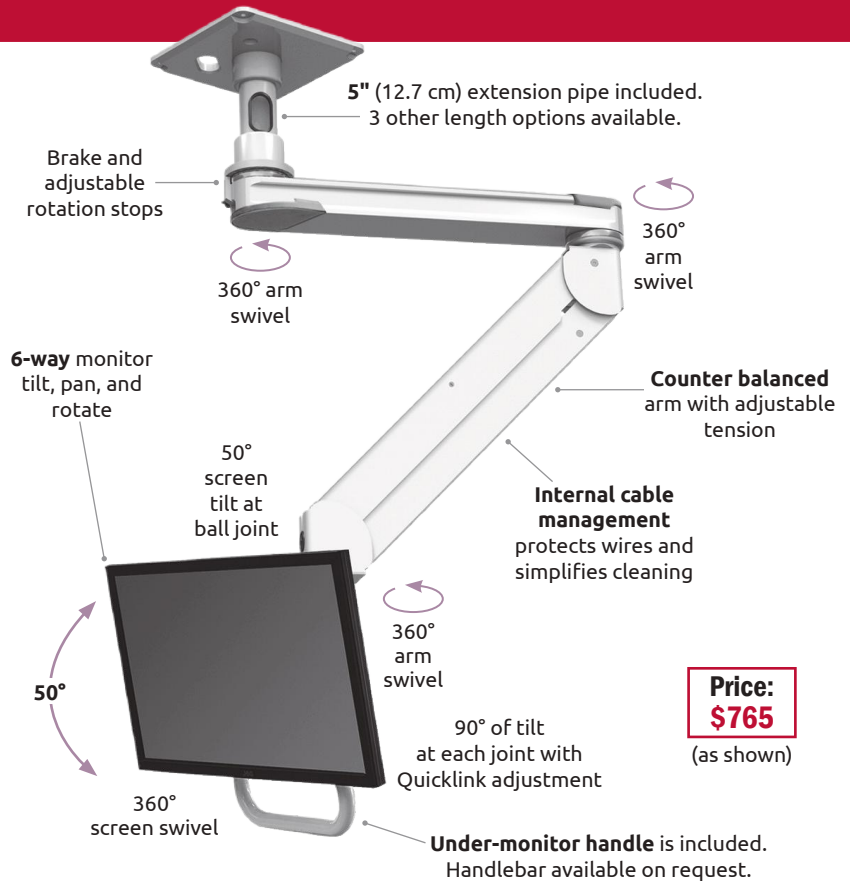

Double Elite Ceiling Mount - ELP6220-XT24-KUB

Ideal for ceiling mount with a keyboard.

- **MOUNT** stows conveniently overhead and rests 12" (30.5 cm) from the base of the drop pole.
- **FULLY CONCEALED** internal cable management protects cabling.
- **REMOVABLE STOP PIN** prevents mount from turning 180° and twisting cables internally.
- **ADJUSTABLE DROP POLE** has two retracting options — 19 to 26" (48.3 to 66 cm) and 26 to 37" (66 to 94 cm).
- **STOWS SAFELY** out of the way overhead.

Monitor, keyboard and mouse not included.

Standard Overhead Arm	Overhead Short Arm
Price: \$1,534	Price: \$1,599

Titan Elite Ceiling - T2EQ-C8X5

Exceptional range of motion.
Precise positioning.

Specifications

Load Capacity	28 lbs (12.7 kg)
Lift Distance	21" (53.3 cm)
Maximum Reach	42" (106.7 cm)
Arm Swivel at Mount	360°
Screen Swivel	360°
Screen Tilt	50°

Monitor not included.

NOW EASY TO CABLE MANAGE

Does not require disassembly.
Cables run through the joints.

Ultra 180 and Ultra 182

The only arm with smooth, stable 180° vertical lift and up to 360° horizontal rotation (PATENT 9243743)

The patented Ultra 180 arm offers full articulation of your monitor and keyboard while supporting up to 32 lbs (14.5 kg). Easy to install and cable manage, the arm provides 180° of vertical lift and up to 360° of horizontal rotation. The Ultra 180 stows close to the wall, making it the perfect choice for tight spaces.