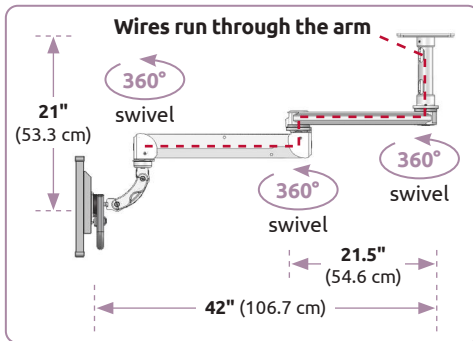

Overhead Arm - UL182i-OHAT and UL182i-OHAP

Specifications

	Standard Overhead Arm UL182i-OHAT/OHAP	Overhead Short Arm UL182i-OHATS/OHAPS
Load capacity	28 lbs (12.7 kg)	28 lbs (12.7 kg)
Maximum Horizontal Reach	77.5" (196.9 cm) with UL182	63" (160 cm) with UL182
	56.5" (143.5 cm)	42" (106.7 cm)
Vertical Adjustment Range	24" (61 cm)	24" (61 cm)
Horizontal swivel	180° at mount	180° at mount
Stowed depth	4" (10.2 cm)	4" (10.2 cm)
Mounting surface	Wall track or wall plate	Wall track or wall plate
Ultra 182 arm swivel	360°	360°
Monitor swivel	360°	360°
Monitor tilt	90°	90°
VESA interface	75 mm and 100 mm	75 mm and 100 mm
Finish	Powder coat	Powder coat

Load Capacity	28 lbs (12.7 kg)
Lift Distance	21" (53.3 cm)
Maximum Reach	42" (106.7 cm)
Arm Swivel at Mount	360°
Screen Swivel	360°
Screen Tilt	50°

Monitor not included.

NOW EASY TO CABLE MANAGE

Does not require disassembly.
Cables run through the joints.