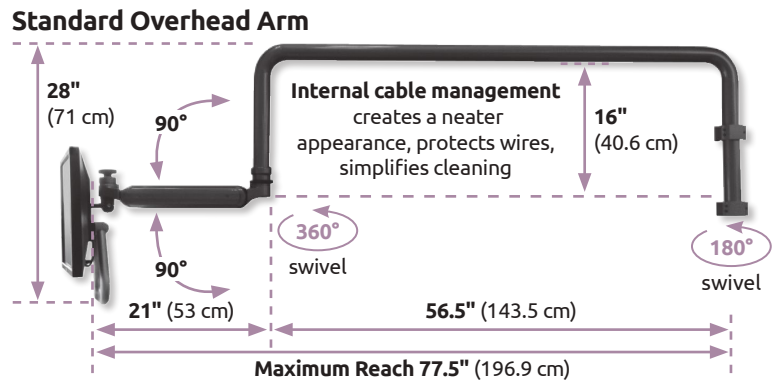

Standard Overhead Arm	Overhead Short Arm
Price: $1,534	Price: $1,599