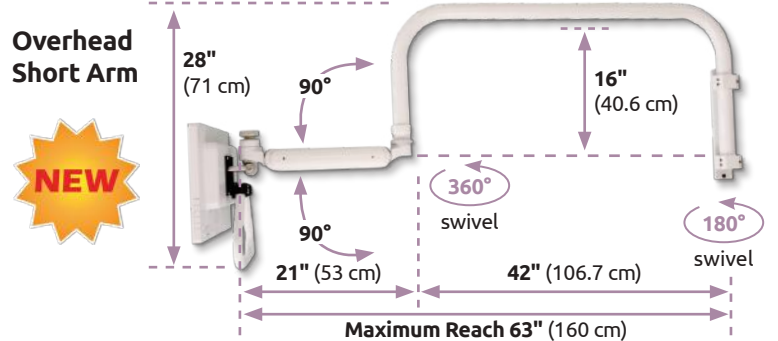

Standard Overhead Arm	Overhead Short Arm
Price: $1,534	Price: $1,599