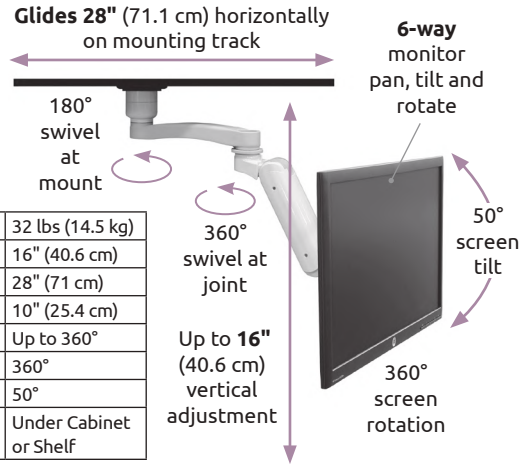

Specifications

Load Capacity	32 lbs (14.5 kg)
Maximum Reach (UL180)	15.5" (39.4 cm) with LCD Only 32.5" (82.6 cm) with LCD and Flip-Up Keyboard 38.5" (97.8 cm) with LCD, Flip-Up Keyboard and AS1 Arm
Maximum Reach (UL182)	19.5" (49.5 cm) with LCD Only 36.5" (92.7 cm) with LCD and Flip-Up Keyboard 42.5" (108 cm) with LCD, Flip-Up Keyboard and AS1 Arm
Vertical Adjustment Range	UL180: 16" (40.6 cm) UL182: 24" (61 cm)
Stowed Depth	10" (25.4 cm)
Horizontal Rotation	180° at Wall 270° at A1 Joint
Monitor Tilt	50°
Monitor Pan Left to Right	270°
Monitor Rotation	Landscape to portrait position
VESA Interface	75 mm and 100 mm

Load Capacity	28 lbs (12.7 kg)
Lift Distance	21" (53.3 cm)
Maximum Reach	27" (68.6 cm)
Arm Swivel at Mount	360°
Screen Swivel	360°
Screen Tilt	50°
VESA Interface	75 mm and 100 mm

Monitor not included.

Also available as a wall mount

Tablet not included.

Also available as tablet mounting plate only, no stand. Theft resistant fastener is included.

Ultra 500i Wall Track Workstation

UL500i-T36D-KPB-A3

Specifications

Load Capacity	18 lbs (8.2 kg) LCD only
	28 lbs (12.7 kg) LCD and Keyboard
Maximum Reach	42" (106.7 cm)
Stowed Depth	5.5" (14 cm)
Arm Swivel	360°
Screen Tilt	180°
VESA Interface	75 mm and 100 mm

Monitor not included.

Price:
\$713
(as shown)

Ultra Undercabinet Monitor Mount

UL180i-BV-TS28-D1-A1

Price:
\$677
(as shown)
Other models available

Specifications

Load Capacity	32 lbs (14.5 kg)
Ultra 180 Arm Reach	16" (40.6 cm)
Horizontal Glide	28" (71 cm)
Stowed Depth	10" (25.4 cm)
Arm Swivel at Mount	Up to 360°
Screen Rotation	360°
Screen Tilt	50°
Mounting Options	Under Cabinet or Shelf