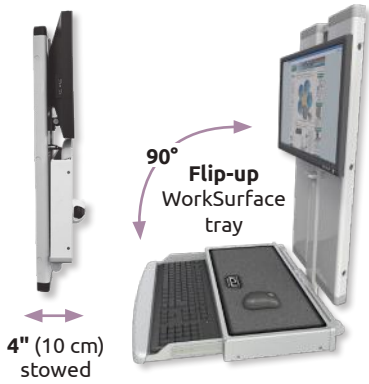

Ultra 180 and Ultra 182

The only arm with smooth, stable 180° vertical lift and up to 360° horizontal rotation (PATENT 9243743)

The patented Ultra 180 arm offers full articulation of your monitor and keyboard while supporting up to 32 lbs (14.5 kg). Easy to install and cable manage, the arm provides 180° of vertical lift and up to 360° of horizontal rotation. The Ultra 180 stows close to the wall, making it the perfect choice for tight spaces.

Specifications

Load Capacity	32 lbs (14.5 kg)
Maximum Reach (UL180)	15.5" (39.4 cm) with LCD Only 32.5" (82.6 cm) with LCD and Flip-Up Keyboard 38.5" (97.8 cm) with LCD, Flip-Up Keyboard and AS1 Arm
Maximum Reach (UL182)	19.5" (49.5 cm) with LCD Only 36.5" (92.7 cm) with LCD and Flip-Up Keyboard 42.5" (108 cm) with LCD, Flip-Up Keyboard and AS1 Arm
Vertical Adjustment Range	UL180: 16" (40.6 cm) UL182: 24" (61 cm)
Stowed Depth	10" (25.4 cm)
Horizontal Rotation	180° at Wall 270° at A1 Joint
Monitor Tilt	50°
Monitor Pan Left to Right	270°
Monitor Rotation	Landscape to portrait position
VESA Interface	75 mm and 100 mm

Monitor, keyboard and mouse not included.

The Ultra 180 and Ultra 182 arms are protected by U.S. Patent 9,243,743.

VT21 Low Profile Sit-Stand Workstations

VTLP Specifications

Vertical Adjust. Range	21" (53.3 cm)
Extended Depth with Keyboard Tray	17" (43.2 cm)
Stowed Depth (mounts flat against wall)	4" (10 cm)

Monitor (not included) does not rotate or tilt.

VT21 Specifications

Vertical Adjust. Range	21" (53.3 cm)
Extended Depth with Keyboard Tray	17" (43.2 cm)
Stowed Depth (mounts flat against wall)	5.5" (14 cm)