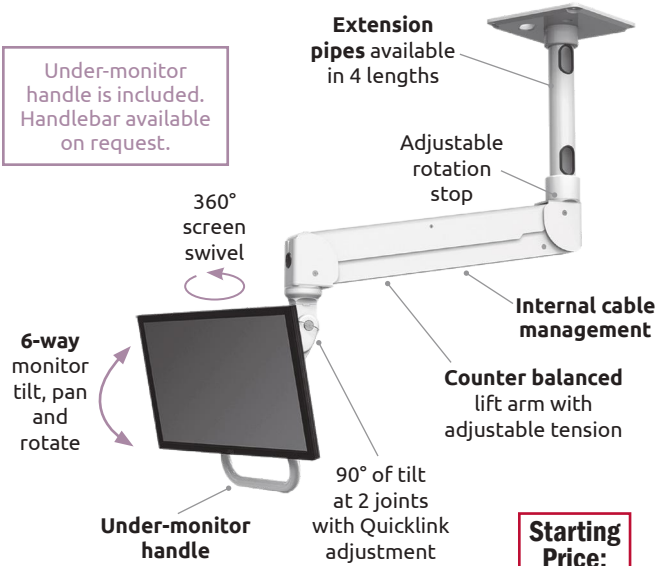

Monitor (not included) tilts, pans, and rotates.

Starting Price: **\$899**

Price as Shown: **\$999**

Elite Double Arm - Elite 5220 and Elite 5216

Price: **\$934**

(as shown)

Specifications

	Elite 5220 Wall Mount ELP5220-WT-KUB	Elite 5216 Wall Mount ELP5216-WT-KUS
Load Capacity	30 lbs (13.6 kg) w/LCD only 22 lbs (9.9 kg) w/LCD and Keyboard	30 lbs (13.6 kg) w/LCD only 22 lbs (10 kg) w/LCD and Keyboard
Maximum Horizontal Reach	56.25" (142.9 cm) w/LCD only 68" (172.7 cm) w/LCD and Keyboard Ultra Slide	43" (109.2 cm) w/LCD only 58" (147.3 cm) w/LCD and Keyboard 64" (162.6 cm) w/LCD and Keyboard Ultra Slide
Vertical Adjustment Range	42" (106.7 cm)	30" (76.2 cm)
Stowed Depth	10.5" (26.7 cm)	10.5" (26.7 cm)
Mounting Surface	Wall, Desk, Pole or Wall Track	Wall, Desk, Pole or Wall Track
Arm Swivel at Mount	180°	180°
Monitor Swivel	360°	360°
Monitor Tilt	50°	50°
VESA Interface	75 mm and 100 mm	75 mm and 100 mm
Finish	Powder coat	Powder coat

Monitor, keyboard and mouse not included.

Price: **\$1,074**

(as shown)

For more options call your ICW product specialist or visit www.icwusa.com.

Single Elite Arm - ELQ5120-C8X12

Starting Price:
\$609

Specifications

Load Capacity	28 lbs (12.7 kg)
Lift Distance	21" (53.3 cm)
Maximum Reach	27" (68.6 cm)
Arm Swivel at Mount	360°
Screen Swivel	360°
Screen Tilt	50°
VESA Interface	75 mm and 100 mm

Monitor not included.

Also available as a wall mount

Tablet not included.

Also available as tablet mounting plate only, no stand. Theft resistant fastener is included.

Ultra 500i Wall Track Workstation

UL500i-T36D-KPB-A3

Specifications

Load Capacity	18 lbs (8.2 kg) LCD only
	28 lbs (12.7 kg) LCD and Keyboard
Maximum Reach	42" (106.7 cm)
Stowed Depth	5.5" (14 cm)
Arm Swivel	360°
Screen Tilt	180°
VESA Interface	75 mm and 100 mm