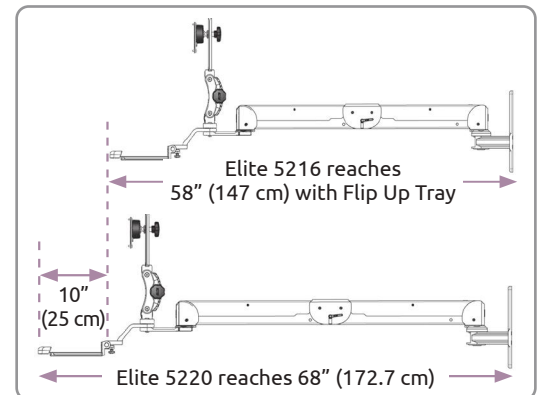

Specifications

Load Capacity	32 lbs (14.5 kg)
Maximum Reach (UL180)	15.5" (39.4 cm) with LCD Only 32.5" (82.6 cm) with LCD and Flip-Up Keyboard 38.5" (97.8 cm) with LCD, Flip-Up Keyboard and AS1 Arm
Maximum Reach (UL182)	19.5" (49.5 cm) with LCD Only 36.5" (92.7 cm) with LCD and Flip-Up Keyboard 42.5" (108 cm) with LCD, Flip-Up Keyboard and AS1 Arm
Vertical Adjustment Range	UL180: 16" (40.6 cm) UL182: 24" (61 cm)
Stowed Depth	10" (25.4 cm)
Horizontal Rotation	180° at Wall 270° at A1 Joint
Monitor Tilt	50°
Monitor Pan Left to Right	270°
Monitor Rotation	Landscape to portrait position
VESA Interface	75 mm and 100 mm

Monitor (not included) tilts, pans, and rotates.

Starting Price: **\$899**

Price as Shown: **\$999**

Elite Double Arm - Elite 5220 and Elite 5216

Price: **\$934**

(as shown)

Specifications

	Elite 5220 Wall Mount ELP5220-WT-KUB	Elite 5216 Wall Mount ELP5216-WT-KUS
Load Capacity	30 lbs (13.6 kg) w/LCD only 22 lbs (9.9 kg) w/LCD and Keyboard	30 lbs (13.6 kg) w/LCD only 22 lbs (10 kg) w/LCD and Keyboard
Maximum Horizontal Reach	56.25" (142.9 cm) w/LCD only 68" (172.7 cm) w/LCD and Keyboard Ultra Slide	43" (109.2 cm) w/LCD only 58" (147.3 cm) w/LCD and Keyboard 64" (162.6 cm) w/LCD and Keyboard Ultra Slide
Vertical Adjustment Range	42" (106.7 cm)	30" (76.2 cm)
Stowed Depth	10.5" (26.7 cm)	10.5" (26.7 cm)
Mounting Surface	Wall, Desk, Pole or Wall Track	Wall, Desk, Pole or Wall Track
Arm Swivel at Mount	180°	180°
Monitor Swivel	360°	360°
Monitor Tilt	50°	50°
VESA Interface	75 mm and 100 mm	75 mm and 100 mm
Finish	Powder coat	Powder coat

Load Capacity	28 lbs (12.7 kg)
Lift Distance	21" (53.3 cm)
Maximum Reach	27" (68.6 cm)
Arm Swivel at Mount	360°
Screen Swivel	360°
Screen Tilt	50°
VESA Interface	75 mm and 100 mm

Monitor not included.

Also available as a wall mount