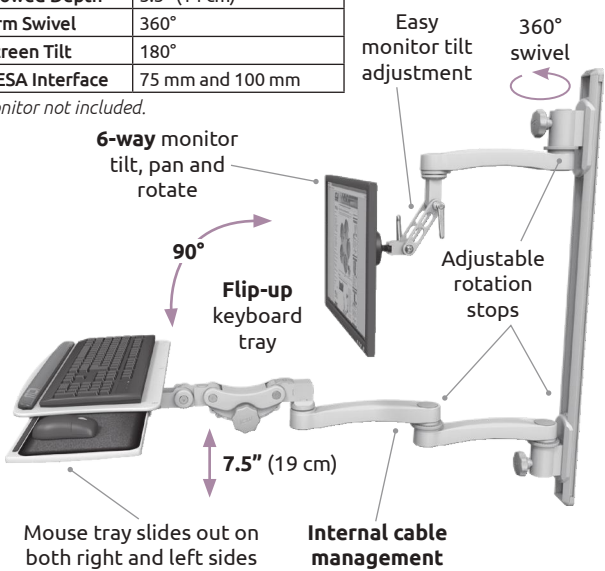

Load Capacity	28 lbs (12.7 kg)
Lift Distance	21" (53.3 cm)
Maximum Reach	27" (68.6 cm)
Arm Swivel at Mount	360°
Screen Swivel	360°
Screen Tilt	50°
VESA Interface	75 mm and 100 mm

Monitor not included.

Also available as a wall mount

Tablet Mount - Professional

TABSDM: Tamper Resistant Desk Mount

TABCC: Clamp mount

Price:
\$259

Specifications

Maximum Height	16.6" (42.2 cm)
Stowed Height	26" (66 cm)
Min. Tablet Size	6.5" to 9.5" (16.5 cm to 24.1 cm)
Max. Tablet Size	8" to 11.5" (20.3 cm to 29.2 cm)

Tablet not included.

Also available as tablet mounting plate only, no stand. Theft resistant fastener is included.

Ultra 500i Wall Track Workstation

UL500i-T36D-KPB-A3

Specifications

Load Capacity	18 lbs (8.2 kg) LCD only
	28 lbs (12.7 kg) LCD and Keyboard
Maximum Reach	42" (106.7 cm)
Stowed Depth	5.5" (14 cm)
Arm Swivel	360°
Screen Tilt	180°
VESA Interface	75 mm and 100 mm

Monitor not included.

Price:
\$713
(as shown)

Ultra Undercabinet Monitor Mount

UL180i-BV-TS28-D1-A1

Price:
\$677
(as shown)
Other models available

Specifications

Load Capacity	32 lbs (14.5 kg)
Ultra 180 Arm Reach	16" (40.6 cm)
Horizontal Glide	28" (71 cm)
Stowed Depth	10" (25.4 cm)
Arm Swivel at Mount	Up to 360°
Screen Rotation	360°
Screen Tilt	50°
Mounting Options	Under Cabinet or Shelf