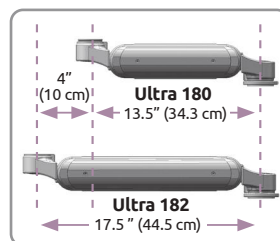

The Ultra 180 and Ultra 182 arms are protected by U.S. Patent 9,243,743.