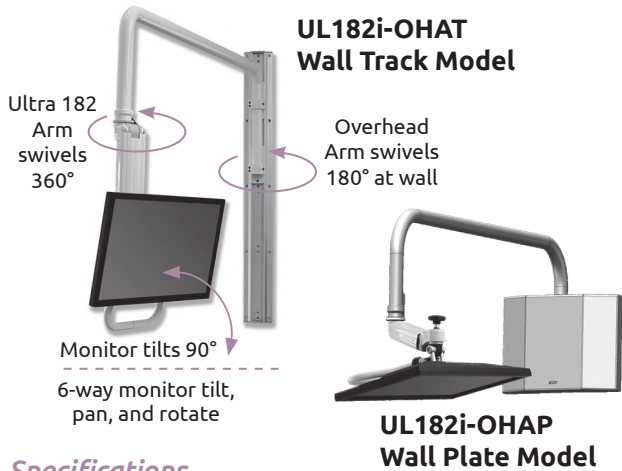

Double Elite Ceiling Mount - ELP6220-XT24-KUB

Ideal for ceiling mount with a keyboard.

- **MOUNT** stows conveniently overhead and rests 12" (30.5 cm) from the base of the drop pole.
- **FULLY CONCEALED** internal cable management protects cabling.
- **REMOVABLE STOP PIN** prevents mount from turning 180° and twisting cables internally.
- **ADJUSTABLE DROP POLE** has two retracting options — 19 to 26" (48.3 to 66 cm) and 26 to 37" (66 to 94 cm).
- **STOWS SAFELY** out of the way overhead.

Monitor, keyboard and mouse not included.

Powder Coat Color Options

ICW mounts are available in durable powder coated finishes to match your facility decor.

Medical White (MW) Matches A-dec	Writable Black (WB)	Putty (P) Matches Pelton & Crane	Tan (T) Matches A-dec	Quartz Gray (QG)
--	----------------------------	--	---------------------------------	-------------------------

Overhead Arm - UL182i-OHAT and UL182i-OHAP

Specifications

	Standard Overhead Arm UL182i-OHAT/OHAP	Overhead Short Arm UL182i-OHATS/OHAPS
Load capacity	28 lbs (12.7 kg)	28 lbs (12.7 kg)
Maximum Horizontal Reach	77.5" (196.9 cm) with UL182	63" (160 cm) with UL182
	56.5" (143.5 cm)	42" (106.7 cm)
Vertical Adjustment Range	24" (61 cm)	24" (61 cm)
Horizontal swivel	180° at mount	180° at mount
Stowed depth	4" (10.2 cm)	4" (10.2 cm)
Mounting surface	Wall track or wall plate	Wall track or wall plate
Ultra 182 arm swivel	360°	360°
Monitor swivel	360°	360°
Monitor tilt	90°	90°
VESA interface	75 mm and 100 mm	75 mm and 100 mm
Finish	Powder coat	Powder coat

Ultra 180 and Ultra 182

The only arm with smooth, stable 180° vertical lift and up to 360° horizontal rotation (PATENT 9243743)

The patented Ultra 180 arm offers full articulation of your monitor and keyboard while supporting up to 32 lbs (14.5 kg). Easy to install and cable manage, the arm provides 180° of vertical lift and up to 360° of horizontal rotation. The Ultra 180 stows close to the wall, making it the perfect choice for tight spaces.