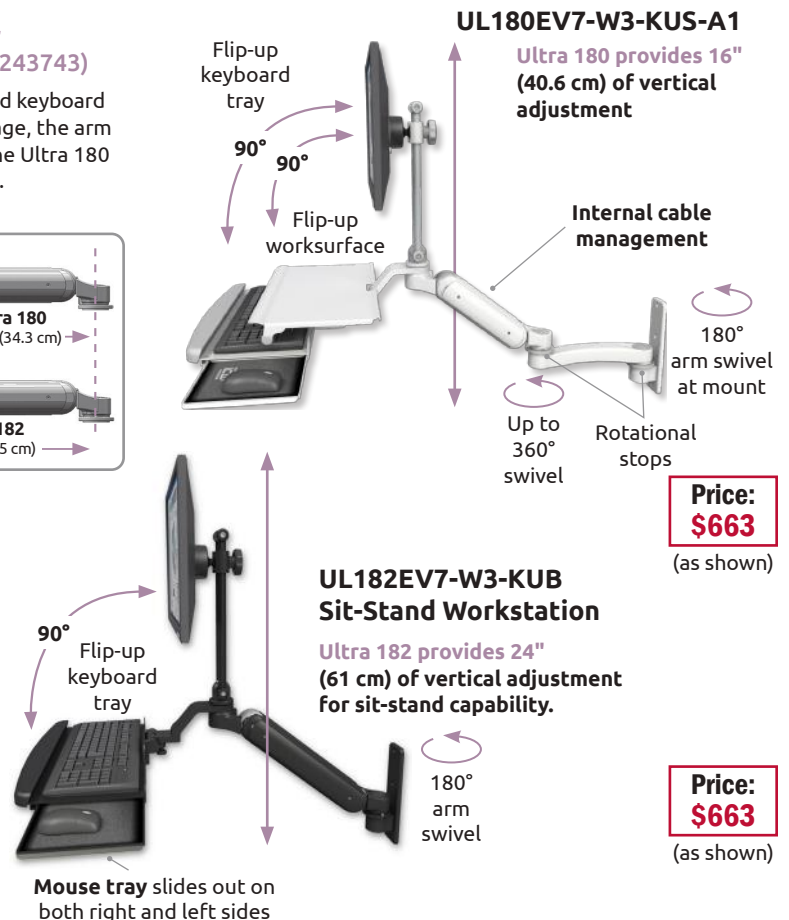

Double Elite Ceiling Mount - ELP6220-XT24-KUB

Ideal for ceiling mount with a keyboard.

- **MOUNT** stows conveniently overhead and rests 12" (30.5 cm) from the base of the drop pole.
- **FULLY CONCEALED** internal cable management protects cabling.
- **REMOVABLE STOP PIN** prevents mount from turning 180° and twisting cables internally.
- **ADJUSTABLE DROP POLE** has two retracting options — 19 to 26" (48.3 to 66 cm) and 26 to 37" (66 to 94 cm).
- **STOWS SAFELY** out of the way overhead.

Ultra 180 and Ultra 182

The only arm with smooth, stable 180° vertical lift and up to 360° horizontal rotation (PATENT 9243743)

The patented Ultra 180 arm offers full articulation of your monitor and keyboard while supporting up to 32 lbs (14.5 kg). Easy to install and cable manage, the arm provides 180° of vertical lift and up to 360° of horizontal rotation. The Ultra 180 stows close to the wall, making it the perfect choice for tight spaces.

Specifications

Load Capacity	32 lbs (14.5 kg)
Maximum Reach (UL180)	15.5" (39.4 cm) with LCD Only 32.5" (82.6 cm) with LCD and Flip-Up Keyboard 38.5" (97.8 cm) with LCD, Flip-Up Keyboard and AS1 Arm
Maximum Reach (UL182)	19.5" (49.5 cm) with LCD Only 36.5" (92.7 cm) with LCD and Flip-Up Keyboard 42.5" (108 cm) with LCD, Flip-Up Keyboard and AS1 Arm
Vertical Adjustment Range	UL180: 16" (40.6 cm) UL182: 24" (61 cm)
Stowed Depth	10" (25.4 cm)
Horizontal Rotation	180° at Wall 270° at A1 Joint
Monitor Tilt	50°
Monitor Pan Left to Right	270°
Monitor Rotation	Landscape to portrait position
VESA Interface	75 mm and 100 mm

Monitor, keyboard and mouse not included.

The Ultra 180 and Ultra 182 arms are protected by U.S. Patent 9,243,743.

VT21 Low Profile Sit-Stand Workstations

VTLP Specifications

Vertical Adjust. Range	21" (53.3 cm)
Extended Depth with Keyboard Tray	17" (43.2 cm)
Stowed Depth (mounts flat against wall)	4" (10 cm)