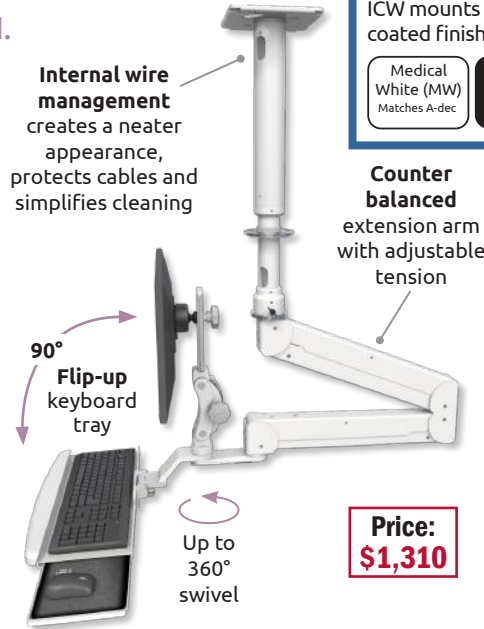

Double Elite Ceiling Mount - ELP6220-XT24-KUB

Ideal for ceiling mount with a keyboard.

- **MOUNT** stows conveniently overhead and rests 12" (30.5 cm) from the base of the drop pole.
- **FULLY CONCEALED** internal cable management protects cabling.
- **REMOVABLE STOP PIN** prevents mount from turning 180° and twisting cables internally.
- **ADJUSTABLE DROP POLE** has two retracting options — 19 to 26" (48.3 to 66 cm) and 26 to 37" (66 to 94 cm).
- **STOWS SAFELY** out of the way overhead.

Specifications

Maximum Reach	63" to 78" (160 cm to 198.1 cm)
Load Capacity	30 lbs (13.6 kg) with LCD only 22 lbs (10 kg) with LCD and Keyboard
Vertical Movement	38" (96.5 cm)
Diameter of Motion	68" (172.7 cm)
Adjustable Drop Pole Options	XT24: 26" to 37" (66 cm to 94 cm) XT12: 19" to 26" (48.3 cm to 66 cm)

Monitor, keyboard and mouse not included.

Powder Coat Color Options

ICW mounts are available in durable powder coated finishes to match your facility decor.

Medical White (MW) Matches A-dec	Writable Black (WB)	Putty (P) Matches Pelton & Crane	Tan (T) Matches A-dec	Quartz Gray (QG)