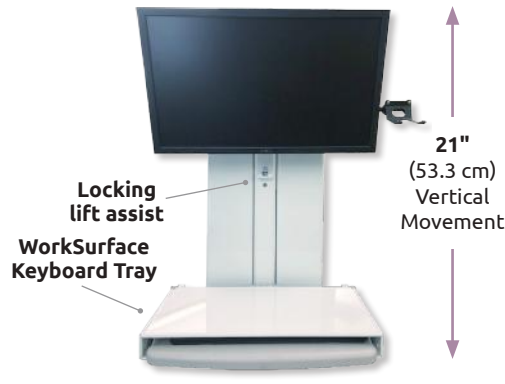

Ultra 180 and Ultra 182

The only arm with smooth, stable 180° vertical lift and up to 360° horizontal rotation (PATENT 9243743)

The patented Ultra 180 arm offers full articulation of your monitor and keyboard while supporting up to 32 lbs (14.5 kg). Easy to install and cable manage, the arm provides 180° of vertical lift and up to 360° of horizontal rotation. The Ultra 180 stows close to the wall, making it the perfect choice for tight spaces.

Specifications

Load Capacity	32 lbs (14.5 kg)
Maximum Reach (UL180)	15.5" (39.4 cm) with LCD Only 32.5" (82.6 cm) with LCD and Flip-Up Keyboard 38.5" (97.8 cm) with LCD, Flip-Up Keyboard and AS1 Arm
Maximum Reach (UL182)	19.5" (49.5 cm) with LCD Only 36.5" (92.7 cm) with LCD and Flip-Up Keyboard 42.5" (108 cm) with LCD, Flip-Up Keyboard and AS1 Arm
Vertical Adjustment Range	UL180: 16" (40.6 cm) UL182: 24" (61 cm)
Stowed Depth	10" (25.4 cm)
Horizontal Rotation	180° at Wall 270° at A1 Joint
Monitor Tilt	50°
Monitor Pan Left to Right	270°
Monitor Rotation	Landscape to portrait position
VESA Interface	75 mm and 100 mm

Monitor, keyboard and mouse not included.

The Ultra 180 and Ultra 182 arms are protected by U.S. Patent 9,243,743.

VT21 Low Profile Sit-Stand Workstations

VTLP Specifications

Vertical Adjust. Range	21" (53.3 cm)
Extended Depth with Keyboard Tray	17" (43.2 cm)
Stowed Depth (mounts flat against wall)	4" (10 cm)

Monitor (not included) does not rotate or tilt.

VT21 Specifications

Vertical Adjust. Range	21" (53.3 cm)
Extended Depth with Keyboard Tray	17" (43.2 cm)
Stowed Depth (mounts flat against wall)	5.5" (14 cm)