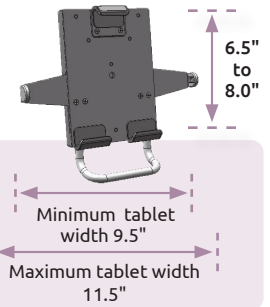

Load Capacity	28 lbs (12.7 kg)
Lift Distance	21" (53.3 cm)
Maximum Reach	27" (68.6 cm)
Arm Swivel at Mount	360°
Screen Swivel	360°
Screen Tilt	50°
VESA Interface	75 mm and 100 mm

Monitor not included.

Also available as a wall mount

Tablet Mount - Professional

TABSDM: Tamper Resistant Desk Mount

TABCC: Clamp mount

Price:
\$259

Specifications

Maximum Height	16.6" (42.2 cm)
Stowed Height	26" (66 cm)
Min. Tablet Size	6.5" to 9.5" (16.5 cm to 24.1 cm)
Max. Tablet Size	8" to 11.5" (20.3 cm to 29.2 cm)

Tablet not included.

Also available as tablet mounting plate only, no stand. Theft resistant fastener is included.

Ultra 500i Wall Track Workstation

UL500i-T36D-KPB-A3

Specifications

Load Capacity	18 lbs (8.2 kg) LCD only
	28 lbs (12.7 kg) LCD and Keyboard
Maximum Reach	42" (106.7 cm)
Stowed Depth	5.5" (14 cm)
Arm Swivel	360°
Screen Tilt	180°
VESA Interface	75 mm and 100 mm

Monitor not included.

Price:
\$713
(as shown)

Ultra Undercabinet Monitor Mount

UL180i-BV-TS28-D1-A1

Price:
\$677
(as shown)
Other models available

Specifications

Load Capacity	32 lbs (14.5 kg)
Ultra 180 Arm Reach	16" (40.6 cm)
Horizontal Glide	28" (71 cm)
Stowed Depth	10" (25.4 cm)
Arm Swivel at Mount	Up to 360°
Screen Rotation	360°
Screen Tilt	50°
Mounting Options	Under Cabinet or Shelf