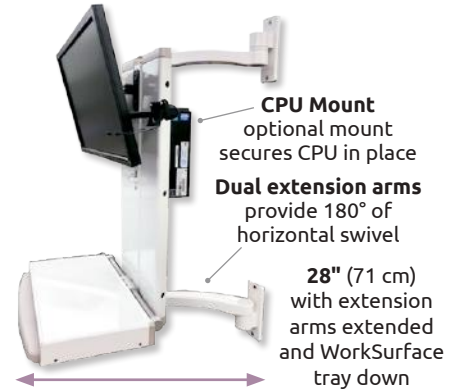

VTTM Dual Arm Specifications

Vertical Adjust. Range	21" (53.3 cm)
Extended Depth with Keyboard Tray	28" (71 cm)
Stowed Depth	7" (17.8 cm)
Horizontal Arm Swivel at Mount	180°

Monitor (not included) tilts, pans, and rotates.

Starting Price: **$899**

Price as Shown: **$999**