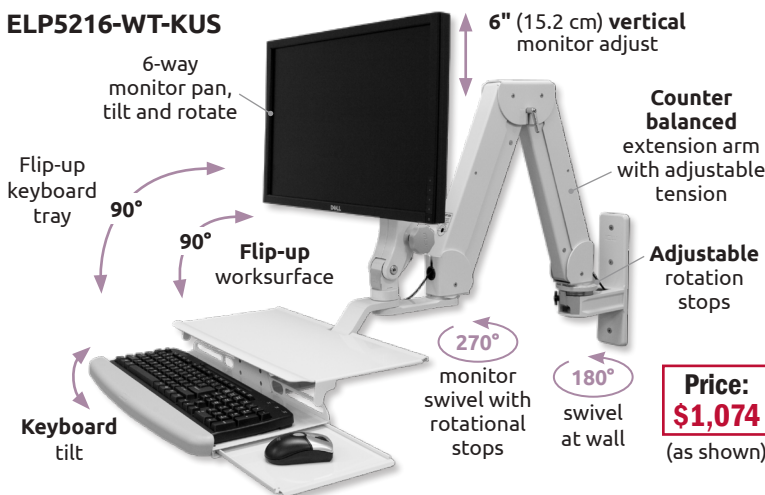

Ultra 180 and Ultra 182

The only arm with smooth, stable 180° vertical lift and up to 360° horizontal rotation (PATENT 9243743)

The patented Ultra 180 arm offers full articulation of your monitor and keyboard while supporting up to 32 lbs (14.5 kg). Easy to install and cable manage, the arm provides 180° of vertical lift and up to 360° of horizontal rotation. The Ultra 180 stows close to the wall, making it the perfect choice for tight spaces.

Monitor (not included) tilts, pans, and rotates.

Starting Price: **\$899**

Price as Shown: **\$999**

Elite Double Arm - Elite 5220 and Elite 5216

Price: **\$934**

(as shown)

Specifications

	Elite 5220 Wall Mount ELP5220-WT-KUB	Elite 5216 Wall Mount ELP5216-WT-KUS
Load Capacity	30 lbs (13.6 kg) w/LCD only 22 lbs (9.9 kg) w/LCD and Keyboard	30 lbs (13.6 kg) w/LCD only 22 lbs (10 kg) w/LCD and Keyboard
Maximum Horizontal Reach	56.25" (142.9 cm) w/LCD only 68" (172.7 cm) w/LCD and Keyboard Ultra Slide	43" (109.2 cm) w/LCD only 58" (147.3 cm) w/LCD and Keyboard 64" (162.6 cm) w/LCD and Keyboard Ultra Slide
Vertical Adjustment Range	42" (106.7 cm)	30" (76.2 cm)
Stowed Depth	10.5" (26.7 cm)	10.5" (26.7 cm)
Mounting Surface	Wall, Desk, Pole or Wall Track	Wall, Desk, Pole or Wall Track
Arm Swivel at Mount	180°	180°
Monitor Swivel	360°	360°
Monitor Tilt	50°	50°
VESA Interface	75 mm and 100 mm	75 mm and 100 mm
Finish	Powder coat	Powder coat

Monitor, keyboard and mouse not included.

Price: **\$1,074**

(as shown)

For more options call your ICW product specialist or visit www.icwusa.com.

Single Elite Arm - ELQ5120-C8X12

Starting Price:
\$609

Specifications

Load Capacity	28 lbs (12.7 kg)
Lift Distance	21" (53.3 cm)
Maximum Reach	27" (68.6 cm)
Arm Swivel at Mount	360°
Screen Swivel	360°
Screen Tilt	50°
VESA Interface	75 mm and 100 mm

Monitor not included.

Also available as a wall mount