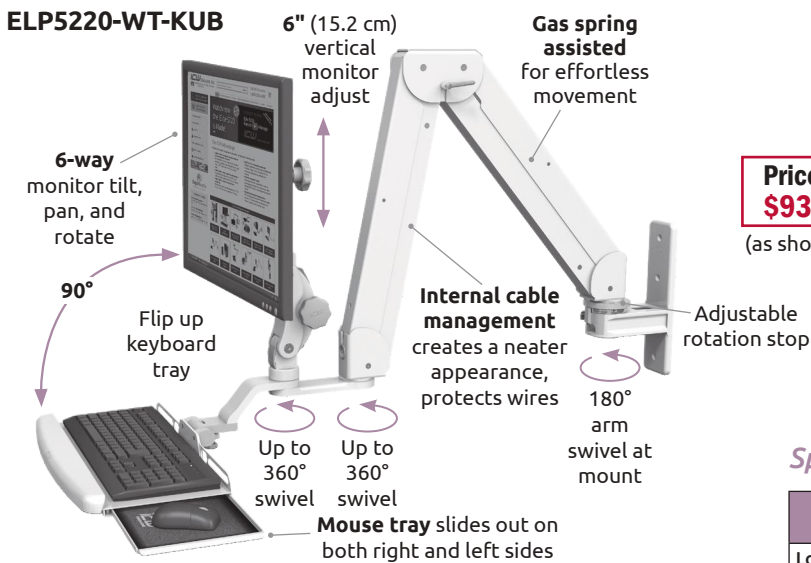

Monitor (not included) does not rotate or tilt.

VT21 Specifications

Vertical Adjust. Range	21" (53.3 cm)
Extended Depth with Keyboard Tray	17" (43.2 cm)
Stowed Depth (mounts flat against wall)	5.5" (14 cm)

Monitor (not included) tilts, pans, and rotates.

VTTM Dual Arm Specifications

Vertical Adjust. Range	21" (53.3 cm)
Extended Depth with Keyboard Tray	28" (71 cm)
Stowed Depth	7" (17.8 cm)
Horizontal Arm Swivel at Mount	180°

Monitor (not included) tilts, pans, and rotates.

Starting Price: **\$899**

Price as Shown: **\$999**

Elite Double Arm - Elite 5220 and Elite 5216

Price: **\$934**

(as shown)

Specifications

	Elite 5220 Wall Mount ELP5220-WT-KUB	Elite 5216 Wall Mount ELP5216-WT-KUS
Load Capacity	30 lbs (13.6 kg) w/LCD only 22 lbs (9.9 kg) w/LCD and Keyboard	30 lbs (13.6 kg) w/LCD only 22 lbs (10 kg) w/LCD and Keyboard
Maximum Horizontal Reach	56.25" (142.9 cm) w/LCD only 68" (172.7 cm) w/LCD and Keyboard Ultra Slide	43" (109.2 cm) w/LCD only 58" (147.3 cm) w/LCD and Keyboard 64" (162.6 cm) w/LCD and Keyboard Ultra Slide
Vertical Adjustment Range	42" (106.7 cm)	30" (76.2 cm)
Stowed Depth	10.5" (26.7 cm)	10.5" (26.7 cm)
Mounting Surface	Wall, Desk, Pole or Wall Track	Wall, Desk, Pole or Wall Track
Arm Swivel at Mount	180°	180°
Monitor Swivel	360°	360°
Monitor Tilt	50°	50°
VESA Interface	75 mm and 100 mm	75 mm and 100 mm
Finish	Powder coat	Powder coat

Load Capacity	28 lbs (12.7 kg)
Lift Distance	21" (53.3 cm)
Maximum Reach	27" (68.6 cm)
Arm Swivel at Mount	360°
Screen Swivel	360°
Screen Tilt	50°
VESA Interface	75 mm and 100 mm

Monitor not included.

Also available as a wall mount