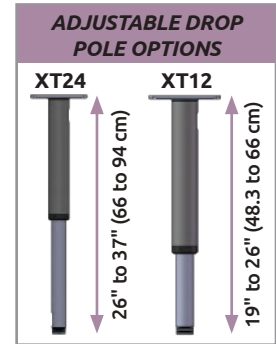

Double Elite Ceiling Mount - ELP6220-XT24-KUB

Ideal for ceiling mount with a keyboard.

- **MOUNT** stows conveniently overhead and rests 12" (30.5 cm) from the base of the drop pole.
- **FULLY CONCEALED** internal cable management protects cabling.
- **REMOVABLE STOP PIN** prevents mount from turning 180° and twisting cables internally.
- **ADJUSTABLE DROP POLE** has two retracting options — 19 to 26" (48.3 to 66 cm) and 26 to 37" (66 to 94 cm).
- **STOWS SAFELY** out of the way overhead.

Specifications

Maximum Reach	63" to 78" (160 cm to 198.1 cm)
Load Capacity	30 lbs (13.6 kg) with LCD only 22 lbs (10 kg) with LCD and Keyboard
Vertical Movement	38" (96.5 cm)
Diameter of Motion	68" (172.7 cm)
Adjustable Drop Pole Options	XT24: 26" to 37" (66 cm to 94 cm) XT12: 19" to 26" (48.3 cm to 66 cm)

Overhead Arm - UL182i-OHAT and UL182i-OHAP

Specifications

	Standard Overhead Arm UL182i-OHAT/OHAP	Overhead Short Arm UL182i-OHATS/OHAPS
Load capacity	28 lbs (12.7 kg)	28 lbs (12.7 kg)
Maximum Horizontal Reach	77.5" (196.9 cm) with UL182	63" (160 cm) with UL182
	56.5" (143.5 cm)	42" (106.7 cm)
Vertical Adjustment Range	24" (61 cm)	24" (61 cm)
Horizontal swivel	180° at mount	180° at mount
Stowed depth	4" (10.2 cm)	4" (10.2 cm)
Mounting surface	Wall track or wall plate	Wall track or wall plate
Ultra 182 arm swivel	360°	360°
Monitor swivel	360°	360°
Monitor tilt	90°	90°
VESA interface	75 mm and 100 mm	75 mm and 100 mm
Finish	Powder coat	Powder coat