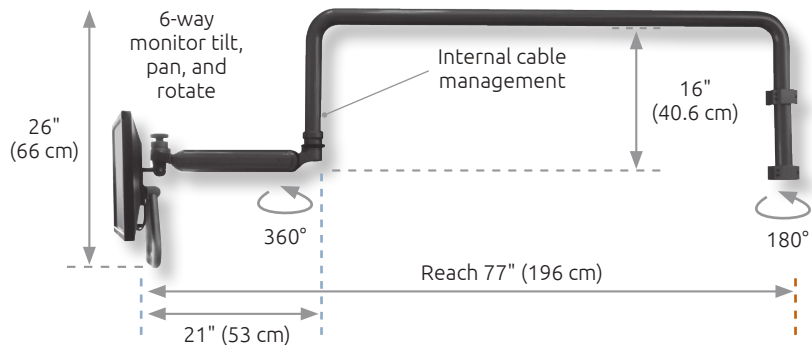

Overhead Arm UL182i-OHAT and UL182i-OHAP

UL182i-OHAT
Wall Track Model

UL182i-OHAP
Wall Plate Model

Specifications

Load Capacity	32 lbs (14.5 kg)
Vertical Adjust Range	26" (66 cm)
Maximum Reach	77" (196 cm)
Stowed Depth	8" (20 cm)
Arm Swivel at Mount	180°
Ultra 182 Arm Swivel	360°
Monitor Swivel	360°
Monitor Tilt	90°
VESA Interface	75 mm and 100 mm

Monitor not included.

The **NEW Overhead Arm** attaches to the wall, providing 180° of horizontal rotation for a monitor. The monitor can be pulled down when required, then stowed up and out of the way. The Ultra 182 arm segment provides up to 26" (66 cm) of vertical adjustment with a maximum reach of 77" (196 cm).

Elite Double Arm ELP5220-WT-KUB

Effortless movement,
optimum viewing angles

Specifications

Load Capacity	28 lbs (12.7 kg) LCD only 22 lbs (9.9 kg) LCD and Keyboard
Vertical Adjust Range	42" (106.7 cm)
Maximum Reach	56.25" (122.9 cm) LCD only 64" (162.6 cm) LCD and Keyboard Ultra Slide
Stowed Depth	10.5" (26.7 cm)
Arm Swivel at Mount	180°
Screen Swivel	360°
VESA Interface	75 mm and 100 mm
Mounting Options	Wall, Desk, Pole or Wall Track

Specifications

Load Capacity	32 lbs (14.7 kg)
Maximum Reach (UL180)	15.5" (39.4 cm) with LCD only 32.5" (82.6 cm) with LCD and Flip-Up Keyboard 38.5" (97.8 cm) with LCD, Flip-Up Keyboard and AS1 arm
Maximum Reach (UL182)	19.5" (49.5 cm) with LCD only 36.5" (92.5 cm) with LCD and Flip-Up Keyboard 42.5" (108 cm) with LCD, Flip-Up Keyboard and AS1 arm
Vertical Adjustment Range	UL180: 16" (40.6 cm) UL182: 24" (61 cm)
Stowed Depth	10" (25.4 cm)
Horizontal Rotation	180° at wall 270° at A1 joint
Monitor Tilt	50°
Monitor Pan Left to Right	270°
Monitor Rotation	Landscape to portrait position
VESA Interface	75 mm and 100 mm