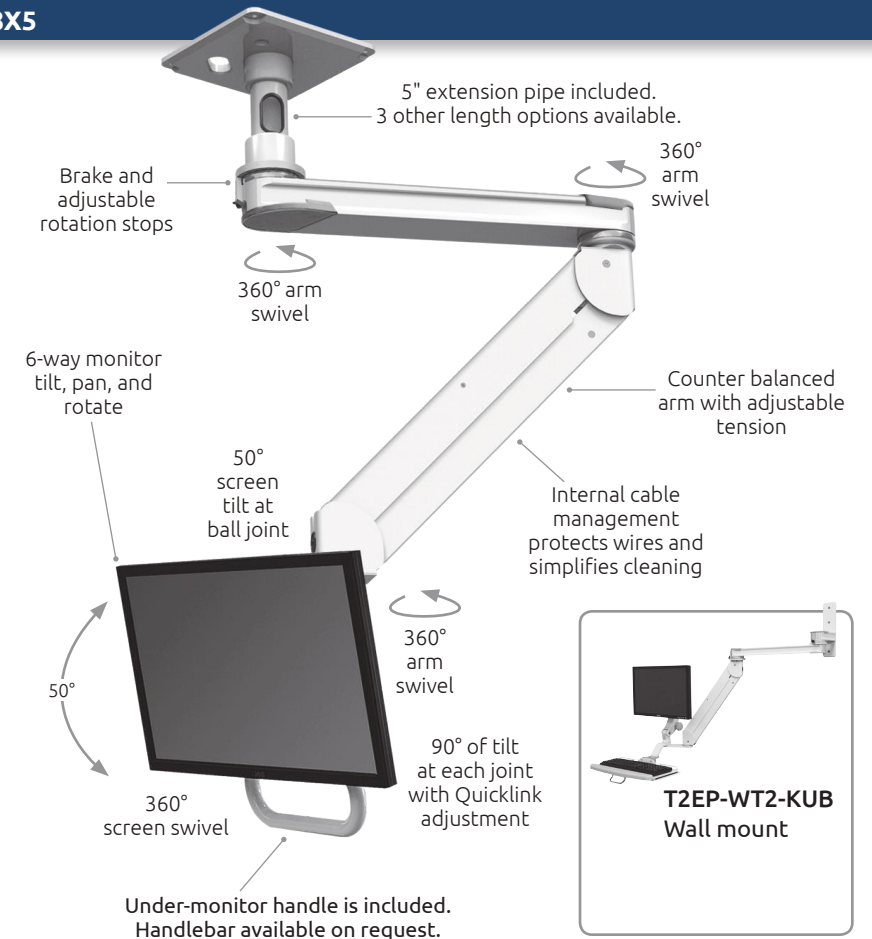

Double Elite Ceiling Mount ELP6220-XT24

RANGE OF MOTION
TOP VIEW

Ideal for ceiling mount with a keyboard.

- MOUNT stows conveniently overhead and rests 12" from the base of the drop pole.
- FULLY CONCEALED internal cable management protects cabling.
- REMOVABLE STOP PIN prevents mount from turning 180° and twisting cables internally.
- ADJUSTABLE DROP POLE has two retracting options — 19 to 26" (48.3 to 66 cm) and 26 to 37" (66 to 94 cm).
- STOWS SAFELY out of the way overhead.

Exceptional range of motion.
Precise positioning.

Specifications

Load Capacity	28 lbs (12.7 kg)
Lift Distance	21" (53.3 cm)
Maximum Reach	42" (106.7 cm)
Arm Swivel at Mount	360°
Screen Swivel	360°
Screen Tilt	360°

Monitor not included.

NOW EASY TO CABLE MANAGE

Does not require disassembly.
Cables run through the joints.

Ultra 180 and Ultra 182

The only arm with smooth, stable 180° vertical lift and up to 360° horizontal rotation PATENT 9243743

The patented Ultra 180 arm offers full articulation of your monitor and keyboard while supporting up to 32 lbs (14.5 kg). Easy to install and cable manage, the arm provides 180° of vertical lift and up to 360° of horizontal rotation. The Ultra 180 stows close to the wall, making it the perfect choice for tight spaces.