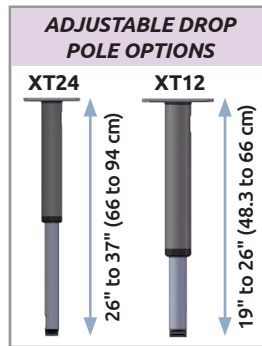

14 Powder Coat Colors

ICW mounts are available in your choice of 14 durable powder coated finishes to match your facility decor.

White (MW) Matches A-dec	Writable Black (WB)	Putty (P) Matches Pelton & Crane	Tan (T) Matches A-dec	Quartz (QG)
Arctic Silver	Forest Grey	Sage		
Bronze	Pearl	Shadow		
Charcoal	Pewter	White