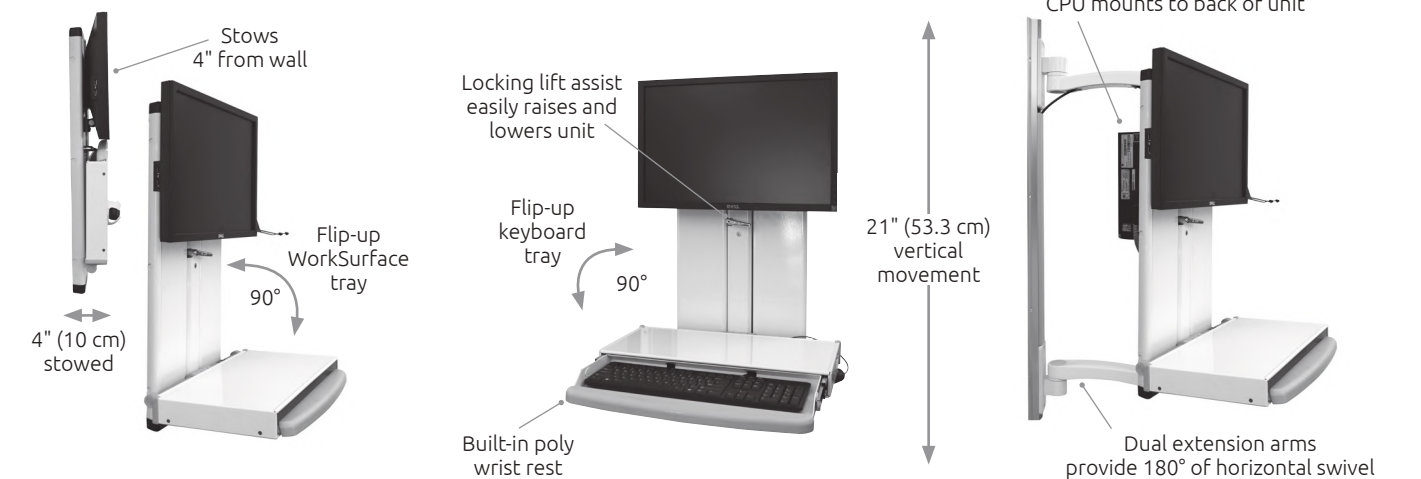

The patented Ultra 180 arm offers full articulation of your monitor and keyboard while supporting up to 32 lbs (14.5 kg). Easy to install and cable manage, the arm provides 180° of vertical lift and up to 360° of horizontal rotation. The Ultra 180 stows close to the wall, making it the perfect choice for tight spaces.

Specifications

Load Capacity	32 lbs (14.7 kg)
Maximum Reach (UL180)	15.5" (39.4 cm) with LCD only 32.5" (82.6 cm) with LCD and Flip-Up Keyboard 38.5" (97.8 cm) with LCD, Flip-Up Keyboard and AS1 arm
Maximum Reach (UL182)	19.5" (49.5 cm) with LCD only 36.5" (92.5 cm) with LCD and Flip-Up Keyboard 42.5" (108 cm) with LCD, Flip-Up Keyboard and AS1 arm
Vertical Adjustment Range	UL180: 16" (40.6 cm) UL182: 24" (61 cm)
Stowed Depth	10" (25.4 cm)
Horizontal Rotation	180° at wall 270° at A1 joint
Monitor Tilt	50°
Monitor Pan Left to Right	270°
Monitor Rotation	Landscape to portrait position
VESA Interface	75 mm and 100 mm

Monitor, keyboard and mouse not included.

The Ultra 180 and Ultra 182 arms are protected by U.S. Patent 9,243,743.

VT21 Low Profile Sit-Stand Workstations

VTLP Specifications

Vertical Adjust. Range	21" (53.3 cm)
Extended Depth with Keyboard Tray	17" (43.2 cm)
Stowed Depth (mounts flat against wall)	4" (10 cm)

Monitor (not included) does not rotate or tilt.

VT21 Specifications

Vertical Adjust. Range	21" (53.3 cm)
Extended Depth with Keyboard Tray	17" (43.2 cm)
Stowed Depth (mounts flat against wall)	5.5" (14 cm)