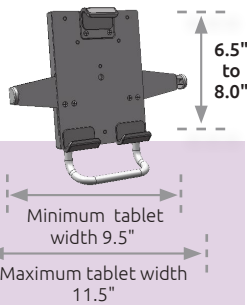

Specifications

Load Capacity	32 lbs (14.7 kg)
Maximum Reach (UL180)	15.5" (39.4 cm) with LCD only 32.5" (82.6 cm) with LCD and Flip-Up Keyboard 38.5" (97.8 cm) with LCD, Flip-Up Keyboard and AS1 arm
Maximum Reach (UL182)	19.5" (49.5 cm) with LCD only 36.5" (92.5 cm) with LCD and Flip-Up Keyboard 42.5" (108 cm) with LCD, Flip-Up Keyboard and AS1 arm
Vertical Adjustment Range	UL180: 16" (40.6 cm) UL182: 24" (61 cm)
Stowed Depth	10" (25.4 cm)
Horizontal Rotation	180° at wall 270° at A1 joint
Monitor Tilt	50°
Monitor Pan Left to Right	270°
Monitor Rotation	Landscape to portrait position
VESA Interface	75 mm and 100 mm

Monitor (not included) tilts, pans, and rotates.

For more options call your ICW Dental product specialist or visit www.icwusa.com.

Tablet Mount - Professional

TABSDM: Tamper Resistant Desk Mount

TABCC: Clamp mount

Specifications

Maximum Height	16.6" (42 cm)
Stowed Height	26" (66 cm)
Min. Tablet Size	6.5" to 9.5" (16.5 cm to 24 cm)
Max. Tablet Size	8" to 11.5" (20.3 cm to 29 cm)

Tablet not included.

Also available as tablet mounting plate only, no stand. Theft resistant fastener is included.