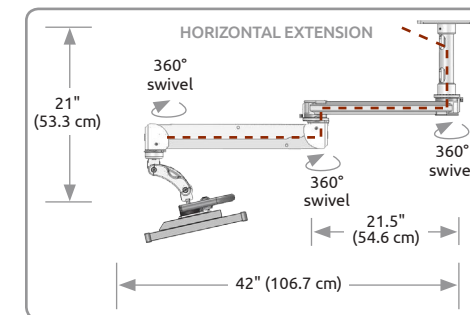

Elite Double Arm ELP5220-WT-KUB

Effortless movement,
optimum viewing angles

Specifications

Load Capacity	28 lbs (12.7 kg) LCD only 22 lbs (9.9 kg) LCD and Keyboard
Vertical Adjust Range	42" (106.7 cm)
Maximum Reach	56.25" (122.9 cm) LCD only 64" (162.6 cm) LCD and Keyboard Ultra Slide
Stowed Depth	10.5" (26.7 cm)
Arm Swivel at Mount	180°
Screen Swivel	360°
VESA Interface	75 mm and 100 mm
Mounting Options	Wall, Desk, Pole or Wall Track

Exceptional range of motion.
Precise positioning.

Specifications

Load Capacity	28 lbs (12.7 kg)
Lift Distance	21" (53.3 cm)
Maximum Reach	42" (106.7 cm)
Arm Swivel at Mount	360°
Screen Swivel	360°
Screen Tilt	360°

Monitor not included.

NOW EASY TO CABLE MANAGE

Does not require disassembly.
Cables run through the joints.

Ultra 180 and Ultra 182

The only arm with smooth, stable 180° vertical lift and up to 360° horizontal rotation PATENT 9243743

Specifications

Load Capacity	32 lbs (14.7 kg)
Maximum Reach (UL180)	15.5" (39.4 cm) with LCD only 32.5" (82.6 cm) with LCD and Flip-Up Keyboard 38.5" (97.8 cm) with LCD, Flip-Up Keyboard and AS1 arm
Maximum Reach (UL182)	19.5" (49.5 cm) with LCD only 36.5" (92.5 cm) with LCD and Flip-Up Keyboard 42.5" (108 cm) with LCD, Flip-Up Keyboard and AS1 arm
Vertical Adjustment Range	UL180: 16" (40.6 cm) UL182: 24" (61 cm)
Stowed Depth	10" (25.4 cm)
Horizontal Rotation	180° at wall 270° at A1 joint
Monitor Tilt	50°
Monitor Pan Left to Right	270°
Monitor Rotation	Landscape to portrait position
VESA Interface	75 mm and 100 mm