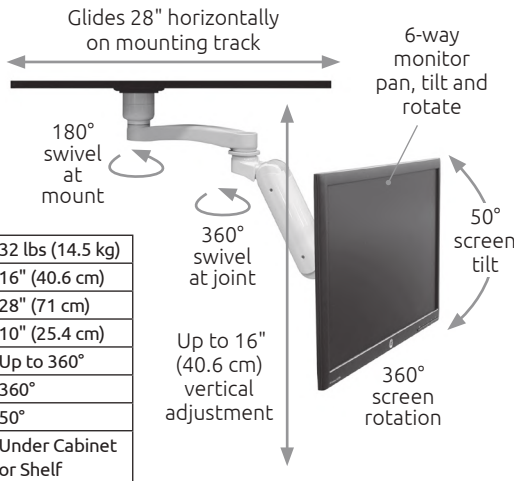

Monitor (not included) tilts, pans, and rotates.

For more options call your ICW Dental product specialist or visit www.icwusa.com.

Tablet Mount - Professional

TABSDM: Tamper Resistant Desk Mount

TABCC: Clamp mount

Specifications

Maximum Height	16.6" (42 cm)
Stowed Height	26" (66 cm)
Min. Tablet Size	6.5" to 9.5" (16.5 cm to 24 cm)
Max. Tablet Size	8" to 11.5" (20.3 cm to 29 cm)

Tablet not included.

Also available as tablet mounting plate only, no stand. Theft resistant fastener is included.

Ultra Undercabinet Monitor Mount

UL180i-BV-TS28-D1-A1

Specifications

Load Capacity	32 lbs (14.5 kg)
Ultra 180 Arm Reach	16" (40.6 cm)
Horizontal Glide	28" (71 cm)
Stowed Depth	10" (25.4 cm)
Arm Swivel at Mount	Up to 360°
Screen Rotation	360°
Screen Tilt	50°
Mounting Options	Under Cabinet or Shelf

Monitor not included.

Accessories

GX Series Compact monitor mounts

CPU mounts

Adjustable Mini-PC and Scanner mounts

Elite Single Arm ELQ5120-C8X12

Specifications

Load Capacity	28 lbs (12.7 kg)
Lift Distance	21" (53.3 cm)
Maximum Reach	27" (68.6 cm)
Arm Swivel at Mount	360°
Screen Swivel	360°
Screen Tilt	50°
VESA Interface	75 mm and 100 mm