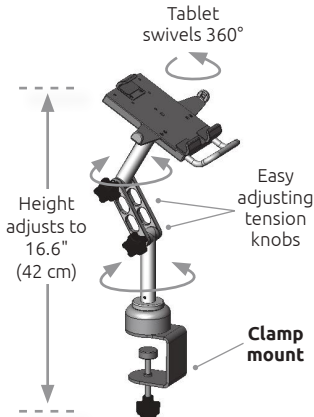

Specifications

Load Capacity	32 lbs (14.7 kg)
Maximum Reach (UL180)	15.5" (39.4 cm) with LCD only 32.5" (82.6 cm) with LCD and Flip-Up Keyboard 38.5" (97.8 cm) with LCD, Flip-Up Keyboard and AS1 arm
Maximum Reach (UL182)	19.5" (49.5 cm) with LCD only 36.5" (92.5 cm) with LCD and Flip-Up Keyboard 42.5" (108 cm) with LCD, Flip-Up Keyboard and AS1 arm
Vertical Adjustment Range	UL180: 16" (40.6 cm) UL182: 24" (61 cm)
Stowed Depth	10" (25.4 cm)
Horizontal Rotation	180° at wall 270° at A1 joint
Monitor Tilt	50°
Monitor Pan Left to Right	270°
Monitor Rotation	Landscape to portrait position
VESA Interface	75 mm and 100 mm

Monitor (not included) does not rotate or tilt.

VT21 Specifications

Vertical Adjust. Range	21" (53.3 cm)
Extended Depth with Keyboard Tray	17" (43.2 cm)
Stowed Depth (mounts flat against wall)	5.5" (14 cm)

Monitor (not included) tilts, pans, and rotates.

VTTM Dual Arm Specifications

Vertical Adjust. Range	21" (53.3 cm)
Extended Depth with Keyboard Tray	28" (71 cm)
Stowed Depth	7" (17.8 cm)
Horizontal Arm Swivel at Mount	180°

Monitor (not included) tilts, pans, and rotates.

For more options call your ICW Dental product specialist or visit www.icwusa.com.

Tablet Mount - Professional

TABSDM: Tamper Resistant Desk Mount

TABCC: Clamp mount