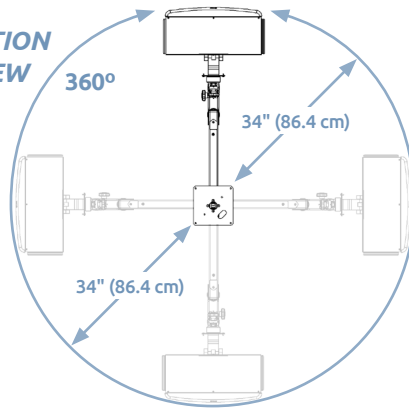

Double Elite Ceiling Mount ELP6220-XT24

RANGE OF MOTION
TOP VIEW

Ideal for ceiling mount with a keyboard.

- MOUNT stows conveniently overhead and rests 12" from the base of the drop pole.
- FULLY CONCEALED internal cable management protects cabling.
- REMOVABLE STOP PIN prevents mount from turning 180° and twisting cables internally.
- ADJUSTABLE DROP POLE has two retracting options — 19 to 26" (48.3 to 66 cm) and 26 to 37" (66 to 94 cm).
- STOWS SAFELY out of the way overhead.

Specifications

Maximum Reach	63" to 78" (160 cm to 198.1 cm)
Load Capacity	30 lbs (13.6 kg) with LCD only 22 lbs (35.6 cm) with LCD and Keyboard
Vertical Movement	38" (96.5 cm)
Diameter of Motion	68" (172.5 cm)
Adjustable Drop Pole Options	XT24: 26" to 37" (66 cm to 94 cm) XT12: 19" to 26" (48.3 cm to 66 cm)

Overhead Arm UL182i-OHAT and UL182i-OHAP

UL182i-OHAT
Wall Track Model

UL182i-OHAP
Wall Plate Model

Specifications

Load Capacity	32 lbs (14.5 kg)
Vertical Adjust Range	26" (66 cm)
Maximum Reach	77" (196 cm)
Stowed Depth	8" (20 cm)
Arm Swivel at Mount	180°
Ultra 182 Arm Swivel	360°
Monitor Swivel	360°
Monitor Tilt	90°
VESA Interface	75 mm and 100 mm

Monitor not included.

The **NEW Overhead Arm** attaches to the wall, providing 180° of horizontal rotation for a monitor. The monitor can be pulled down when required, then stowed up and out of the way. The Ultra 182 arm segment provides up to 26" (66 cm) of vertical adjustment with a maximum reach of 77" (196 cm).