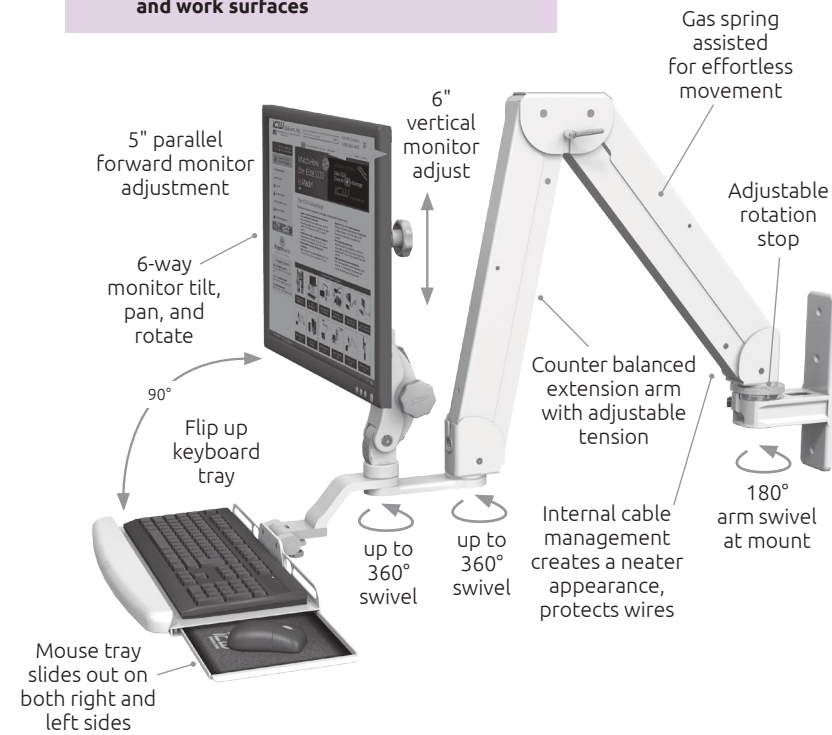

NOW AVAILABLE: NEW ELITE 5216

- 10" shorter than the Elite 5220
- Strong lateral support
- Available with all ICW keyboards and work surfaces

Titan Elite Ceiling T2EQ-C8X5

Exceptional range of motion.
Precise positioning.

Specifications

Load Capacity	28 lbs (12.7 kg)
Lift Distance	21" (53.3 cm)
Maximum Reach	42" (106.7 cm)
Arm Swivel at Mount	360°
Screen Swivel	360°
Screen Tilt	360°

Monitor not included.