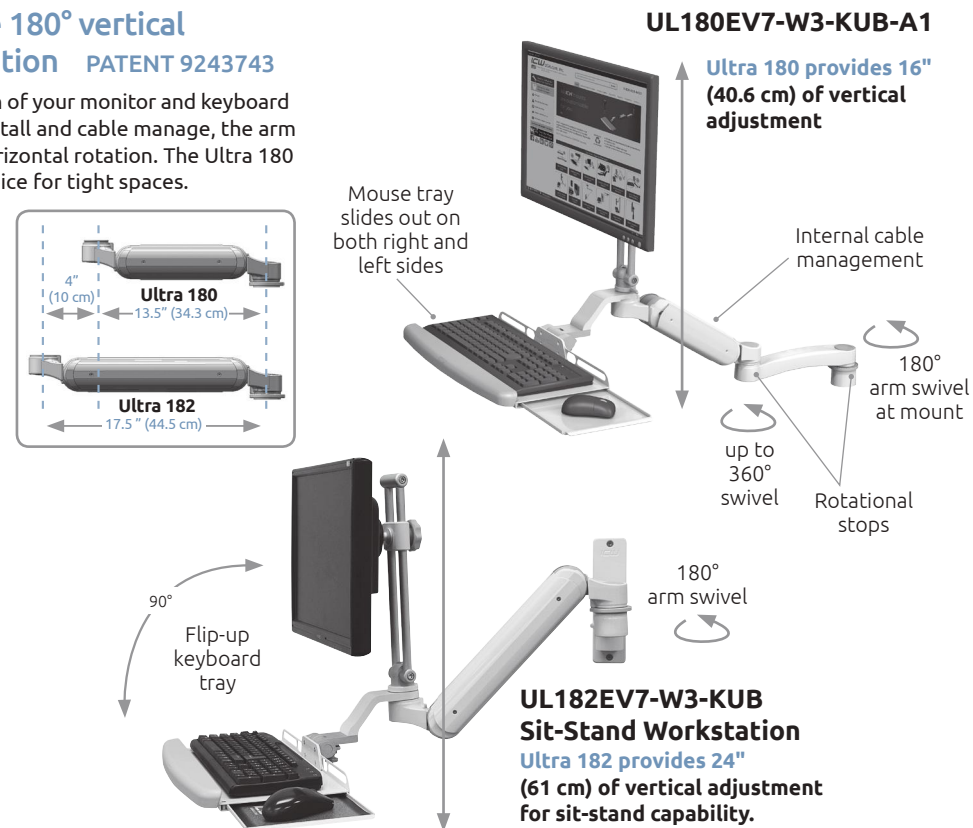

Specifications

Load Capacity	32 lbs (14.7 kg)
Maximum Reach (UL180)	15.5" (39.4 cm) with LCD only 32.5" (82.6 cm) with LCD and Flip-Up Keyboard 38.5" (97.8 cm) with LCD, Flip-Up Keyboard and AS1 arm
Maximum Reach (UL182)	19.5" (49.5 cm) with LCD only 36.5" (92.5 cm) with LCD and Flip-Up Keyboard 42.5" (108 cm) with LCD, Flip-Up Keyboard and AS1 arm
Vertical Adjustment Range	UL180: 16" (40.6 cm) UL182: 24" (61 cm)
Stowed Depth	10" (25.4 cm)
Horizontal Rotation	180° at wall 270° at A1 joint
Monitor Tilt	50°
Monitor Pan Left to Right	270°
Monitor Rotation	Landscape to portrait position
VESA Interface	75 mm and 100 mm

Monitor, keyboard and mouse not included.

The Ultra 180 and Ultra 182 arms are protected by U.S. Patent 9,243,743.