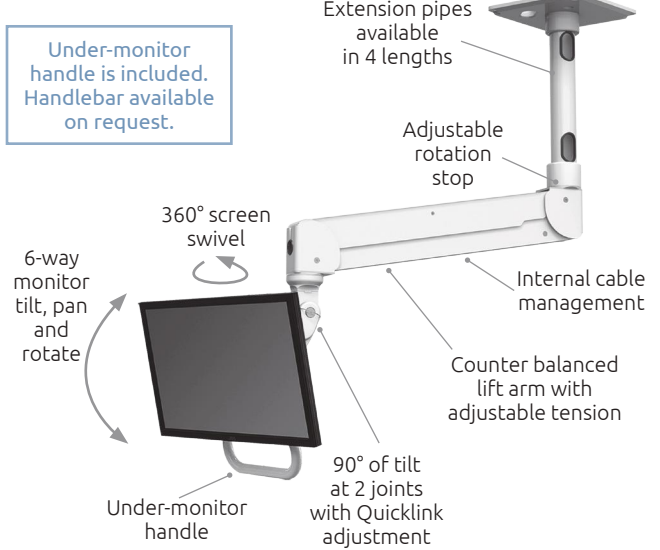

Ultra Undercabinet Monitor Mount

UL180i-BV-TS28-D1-A1

Specifications

Load Capacity	32 lbs (14.5 kg)
Ultra 180 Arm Reach	16" (40.6 cm)
Horizontal Glide	28" (71 cm)
Stowed Depth	10" (25.4 cm)
Arm Swivel at Mount	Up to 360°
Screen Rotation	360°
Screen Tilt	50°
Mounting Options	Under Cabinet or Shelf

Monitor not included.

Accessories

GX Series Compact monitor mounts

CPU mounts

Adjustable Mini-PC and Scanner mounts

Elite Single Arm ELQ5120-C8X12

Specifications

Load Capacity	28 lbs (12.7 kg)
Lift Distance	21" (53.3 cm)
Maximum Reach	27" (68.6 cm)
Arm Swivel at Mount	360°
Screen Swivel	360°
Screen Tilt	50°
VESA Interface	75 mm and 100 mm

Monitor not included.

Also available as a wall mount

Ultra 500i Workstation

UL500i-T36D-KPB-A3

Specifications

Load Capacity	18 lbs (8.2 kg) LCD only
	28 lbs (12.7 kg) LCD and Keyboard
Maximum Reach	42" (106.7 cm)
Stowed Depth	5.5" (14 cm)
Arm Swivel	360°
Screen Tilt	180°
VESA Interface	75 mm and 100 mm

Monitor not included.