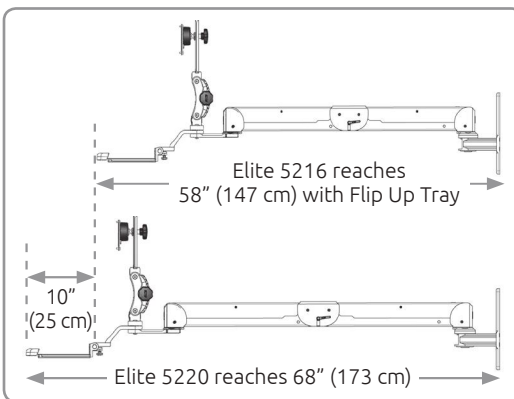

Elite Double Arm ELP5220-WT-KUB

Effortless movement,
optimum viewing angles

Specifications

Load Capacity	28 lbs (12.7 kg) LCD only 22 lbs (9.9 kg) LCD and Keyboard
Vertical Adjust Range	42" (106.7 cm)
Maximum Reach	56.25" (122.9 cm) LCD only 64" (162.6 cm) LCD and Keyboard Ultra Slide
Stowed Depth	10.5" (26.7 cm)
Arm Swivel at Mount	180°
Screen Swivel	360°
VESA Interface	75 mm and 100 mm
Mounting Options	Wall, Desk, Pole or Wall Track

Monitor, keyboard and mouse not included.