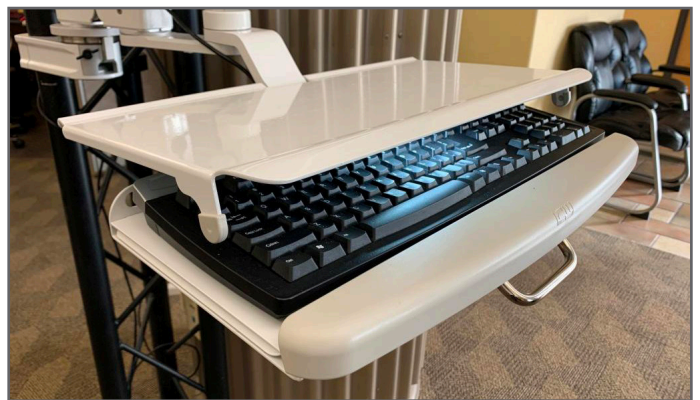

## Mount the Task Light under monitor or under ICW's Keyboard Ultra Slide

- Mounts easily with provided hardware
- Touch on and off
- Length: 6"
- Height: 3/8"
- Color: Black

## Task Light Mounted Under Keyboard Ultra Slide (KUS)

NOTICE: ICWUSA.COM, Inc. provides the appropriate hardware fasteners to match the majority if not all standard monitors and devices. It is the responsibility of the installer / integrator to ensure that the screws and fasteners have the adequate thread engagement. The rule of thumb is that the thread depth is greater than the diameter of the hole or 4 full turns of 360 degrees of thread engagement. It is also the responsibility of the installer / integrator to ensure that they do not damage the monitor or device by using a screw or fastener that is too long for hole and therefore damaging the unit by inserting too far.