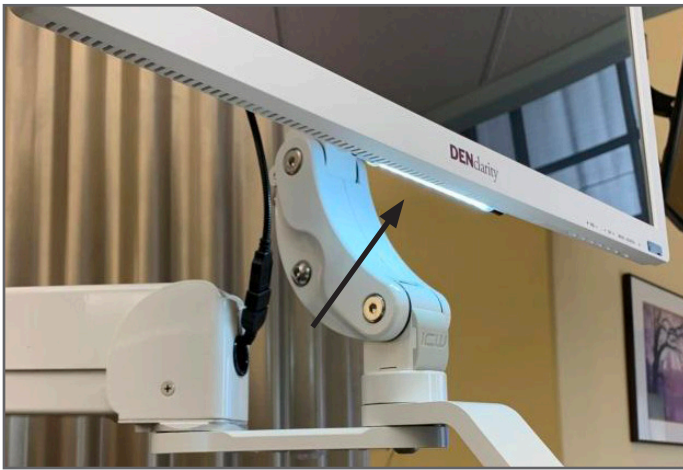

## Mount the Task Light under monitor or under ICW's Keyboard Ultra Slide

- Mounts easily with provided hardware
- Touch on and off
- Length: 6"
- Height: 3/8"
- Color: Black

## Task Light Mounted Under Monitor

## Task Light Mounted Under Keyboard Ultra Slide (KUS)

NOTICE: ICWUSA.COM, Inc. provides the appropriate hardware fasteners to match the majority if not all standard monitors and devices. It is the responsibility of the installer / integrator to ensure that the screws and fasteners have the adequate thread engagement. The rule of thumb is that the thread depth is greater than the diameter of the hole or 4 full turns of 360 degrees of thread engagement. It is also the responsibility of the installer / integrator to ensure that they do not damage the monitor or device by using a screw or fastener that is too long for hole and therefore damaging the unit by inserting too far.