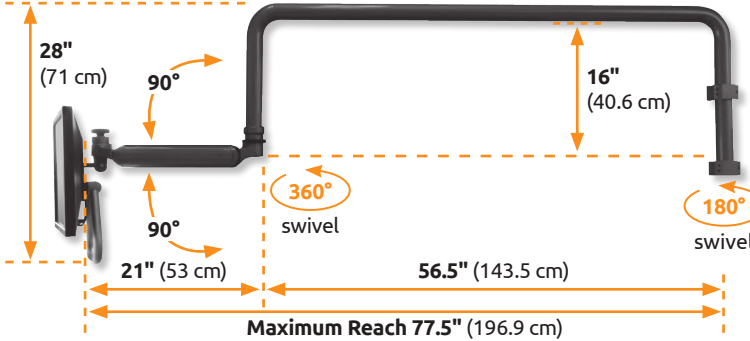

- **ATTACHES** to the wall or above a cabinet, providing 180° of horizontal rotation at the mount.
- **CONVENIENTLY STOWS** just 8" (20 cm) from the wall and monitor can be pulled out when needed.
- **INTERNAL WIRE MANAGEMENT** for regular or low voltage.
- **POWDER COATED** for durability in your choice of 14 color options.

Specifications

	Standard Overhead Arm UL182i-OHAT/OHAP	Overhead Short Arm UL182i-OHATS/OHAPS
Load capacity	28 lbs (12.7 kg)	28 lbs (12.7 kg)
Maximum Horizontal Reach	77.5" (196.9 cm) with UL182	63" (160 cm) with UL182
	56.5" (143.5 cm)	42" (106.7 cm)
Vertical Adjustment Range	24" (60.7 cm)	24" (60.7 cm)
Horizontal swivel	180° at mount	180° at mount
Stowed depth	8" (20 cm)	8" (20 cm)
Mounting surface	Wall track or wall plate	Wall track or wall plate
Ultra 182 arm swivel	360°	360°
Monitor swivel	360°	360°
Monitor tilt	90°	90°
VESA interface	75mm and 100mm	75mm and 100mm
Finish	Powder coat	Powder coat

Monitor, keyboard and mouse not included.

For more information, contact your ICW representative or talk to one of our customer service representatives at 1-800-558-4435.

Range of Motion and Dimension Drawings

LENGTH COMPARISON

OVERHEAD SHORT ARM

STANDARD OVERHEAD ARM

MOUNTING OPTIONS

WALL TRACK MOUNT

UL182i-OHAT and UL182i-OHATS

WALL PLATE MOUNT

UL182i-OHAP and UL182i-OHAPS