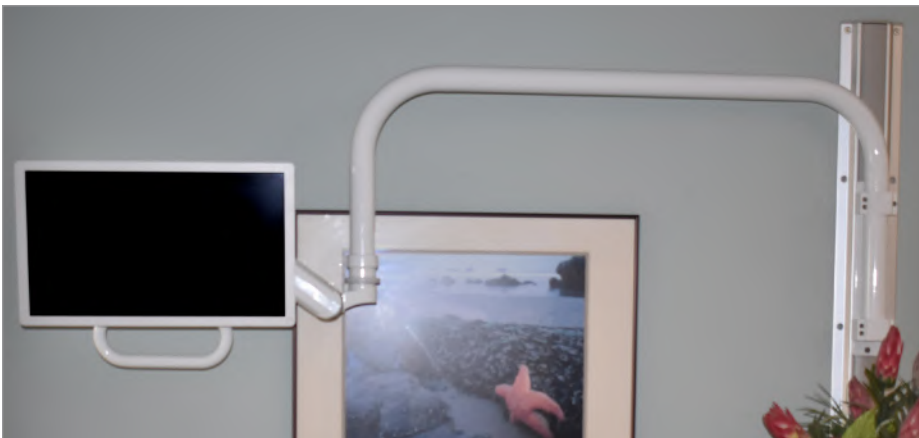

Overhead "Boom" Arm

Standard Overhead Arm: UL182i-OHAT/OHAP

Overhead Short Arm: UL182i-OHATS/OHAPS

Exceptional reach for a monitor

ICW's unique overhead mounting arm is an excellent solution for healthcare and dental environments. It's also ideal for industrial applications including shipping and receiving, and factories that require long reach and extensive range of motion for a monitor.

- **ATTACHES** to the wall or above a cabinet, providing 180° of horizontal rotation at the mount.
- **CONVENIENTLY STOWS** just 8" (20 cm) from the wall and monitor can be pulled out when needed.
- **INTERNAL WIRE MANAGEMENT** for regular or low voltage.
- **POWDER COATED** for durability in your choice of 14 color options.

Specifications

	Standard Overhead Arm UL182i-OHAT/OHAP	Overhead Short Arm UL182i-OHATS/OHAPS
Load capacity	28 lbs (12.7 kg)	28 lbs (12.7 kg)
Maximum Horizontal Reach	77.5" (196.9 cm) with UL182	63" (160 cm) with UL182
	56.5" (143.5 cm)	42" (106.7 cm)
Vertical Adjustment Range	24" (60.7 cm)	24" (60.7 cm)
Horizontal swivel	180° at mount	180° at mount
Stowed depth	8" (20 cm)	8" (20 cm)
Mounting surface	Wall track or wall plate	Wall track or wall plate
Ultra 182 arm swivel	360°	360°
Monitor swivel	360°	360°
Monitor tilt	90°	90°
VESA interface	75mm and 100mm	75mm and 100mm
Finish	Powder coat	Powder coat