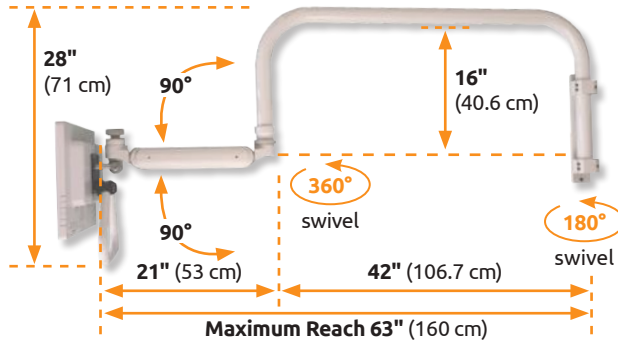

- **ATTACHES** to the wall or above a cabinet, providing 180° of horizontal rotation at the mount.
- **CONVENIENTLY STOWS** just 8" (20 cm) from the wall and monitor can be pulled out when needed.
- **INTERNAL WIRE MANAGEMENT** for regular or low voltage.
- **POWDER COATED** for durability in your choice of 14 color options.

Specifications

	Standard Overhead Arm UL182i-OHAT/OHAP	Overhead Short Arm UL182i-OHATS/OHAPS
Load capacity	28 lbs (12.7 kg)	28 lbs (12.7 kg)
Maximum Horizontal Reach	77.5" (196.9 cm) with UL182	63" (160 cm) with UL182
	56.5" (143.5 cm)	42" (106.7 cm)
Vertical Adjustment Range	24" (60.7 cm)	24" (60.7 cm)
Horizontal swivel	180° at mount	180° at mount
Stowed depth	8" (20 cm)	8" (20 cm)
Mounting surface	Wall track or wall plate	Wall track or wall plate
Ultra 182 arm swivel	360°	360°
Monitor swivel	360°	360°
Monitor tilt	90°	90°
VESA interface	75mm and 100mm	75mm and 100mm
Finish	Powder coat	Powder coat

Monitor, keyboard and mouse not included.

For more information, contact your ICW representative or talk to one of our customer service representatives at 1-800-558-4435.

Range of Motion and Dimension Drawings

LENGTH COMPARISON

OVERHEAD SHORT ARM

STANDARD OVERHEAD ARM

MOUNTING OPTIONS

WALL TRACK MOUNT

UL182i-OHAT and UL182i-OHATS

WALL PLATE MOUNT

UL182i-OHAP and UL182i-OHAPS