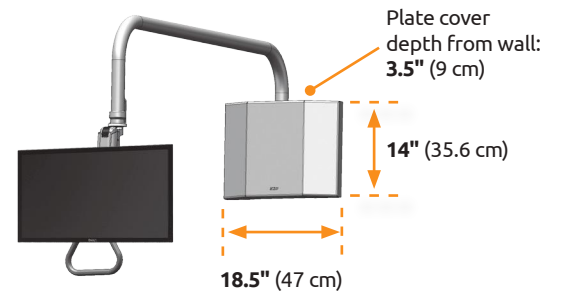

- **ATTACHES** to the wall or above a cabinet, providing 180° of horizontal rotation at the mount.
- **CONVENIENTLY STOWS** just 8" (20 cm) from the wall and monitor can be pulled out when needed.
- **INTERNAL WIRE MANAGEMENT** for regular or low voltage.
- **POWDER COATED** for durability in your choice of 14 color options.

Specifications

	Standard Overhead Arm UL182i-OHAT/OHAP	Overhead Short Arm UL182i-OHATS/OHAPS
Load capacity	28 lbs (12.7 kg)	28 lbs (12.7 kg)
Maximum Horizontal Reach	77.5" (196.9 cm) with UL182	63" (160 cm) with UL182
	56.5" (143.5 cm)	42" (106.7 cm)
Vertical Adjustment Range	24" (60.7 cm)	24" (60.7 cm)
Horizontal swivel	180° at mount	180° at mount
Stowed depth	8" (20 cm)	8" (20 cm)
Mounting surface	Wall track or wall plate	Wall track or wall plate
Ultra 182 arm swivel	360°	360°
Monitor swivel	360°	360°
Monitor tilt	90°	90°
VESA interface	75mm and 100mm	75mm and 100mm
Finish	Powder coat	Powder coat

Monitor, keyboard and mouse not included.

For more information, contact your ICW representative or talk to one of our customer service representatives at 1-800-558-4435.

Range of Motion and Dimension Drawings

LENGTH COMPARISON

OVERHEAD SHORT ARM

STANDARD OVERHEAD ARM

MOUNTING OPTIONS

WALL TRACK MOUNT

UL182i-OHAT and UL182i-OHATS

WALL PLATE MOUNT

UL182i-OHAP and UL182i-OHAPS