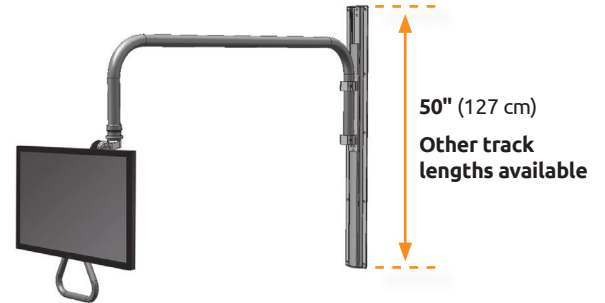

- **ATTACHES** to the wall or above a cabinet, providing 180° of horizontal rotation at the mount.
- **CONVENIENTLY STOWS** just 8" (20 cm) from the wall and monitor can be pulled out when needed.
- **INTERNAL WIRE MANAGEMENT** for regular or low voltage.
- **POWDER COATED** for durability in your choice of 14 color options.

Specifications

	Standard Overhead Arm UL182i-OHAT/OHAP	Overhead Short Arm UL182i-OHATS/OHAPS
Load capacity	28 lbs (12.7 kg)	28 lbs (12.7 kg)
Maximum Horizontal Reach	77.5" (196.9 cm) with UL182	63" (160 cm) with UL182
	56.5" (143.5 cm)	42" (106.7 cm)
Vertical Adjustment Range	24" (60.7 cm)	24" (60.7 cm)
Horizontal swivel	180° at mount	180° at mount
Stowed depth	8" (20 cm)	8" (20 cm)
Mounting surface	Wall track or wall plate	Wall track or wall plate
Ultra 182 arm swivel	360°	360°
Monitor swivel	360°	360°
Monitor tilt	90°	90°
VESA interface	75mm and 100mm	75mm and 100mm
Finish	Powder coat	Powder coat

Monitor, keyboard and mouse not included.

For more information, contact your ICW representative or talk to one of our customer service representatives at 1-800-558-4435.

Range of Motion and Dimension Drawings

LENGTH COMPARISON

OVERHEAD SHORT ARM

STANDARD OVERHEAD ARM

MOUNTING OPTIONS

WALL TRACK MOUNT

UL182i-OHAT and UL182i-OHATS

WALL PLATE MOUNT

UL182i-OHAP and UL182i-OHAPS