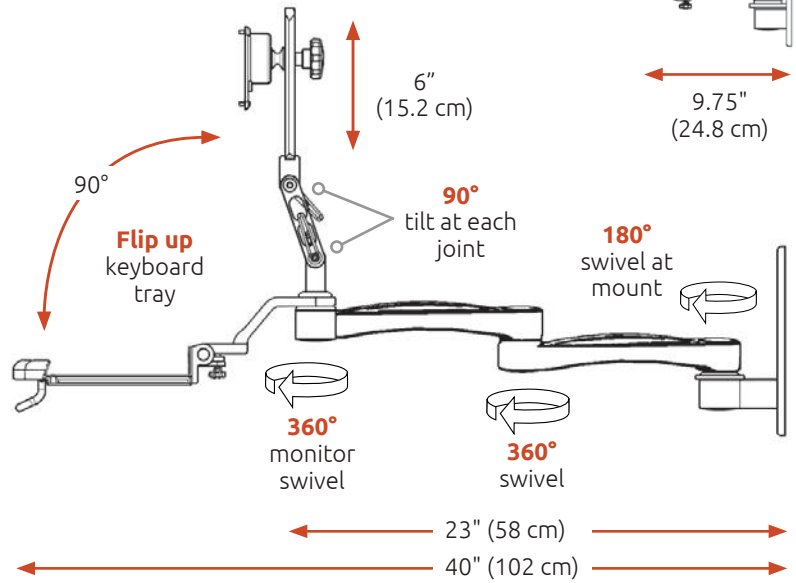

90°
tilt at
each
joint

360°
monitor
swivel

Adjustable
rotation stops

Ultra 510 Pole Mount
with Keyboard Tray
UL510-R2-KUB

*Full articulation of the
monitor and keyboard*

- Two articulating joints provide 90° of tilt adjustment.
- This system can be mounted with two articulating extension arms, allowing for up to 37.5" of reach with a keyboard tray.
- Machined from billet aluminum, the unit is powder coated for a durable, lasting finish.
- Hand assembly ensures that a quality product is shipped to you.

Monitor, keyboard and mouse not included.

Maximum
Reach

40" (102 cm)

Screen
Swivel

360°

Screen
Tilt

90°

- Load capacity: 18 lbs (8.2 kg)
- Maximum reach: 23" (58 cm) with LCD only, 40" (102 cm) with LCD and keyboard
- Stowed depth: 4.5" (11.4 cm) LCD only, 9.75" (24.8 cm) LCD and keyboard
- Arm swivel at mount: 360°
- Screen swivel: 360°
- Screen tilt: 90°
- VESA interface: 75 mm and 100 mm

Range of Motion and Dimension Drawings

DESK MOUNT
UL510-D5-KUB-A2

WALL MOUNT
UL510-W3-KUB-A2

WALL TRACK MOUNT
UL510-T36-KUP-A1

EXTENDED

STOWED

WALL MOUNT OPTIONS

W2
Wall mount 7"

W3
Wall mount 9.5"

T19
Wall track 19"

T36
Wall track 36"

DESK MOUNT OPTIONS

D1
Desk mount 1"

D3
Desk mount 3"

D5
Desk mount 5"

D7
Desk mount 7"