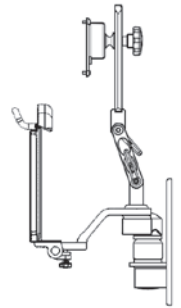

90°
tilt at
each
joint

360°
monitor
swivel

Adjustable
rotation stops

Ultra 510 Pole Mount
with Keyboard Tray
UL510-R2-KUB

*Full articulation of the
monitor and keyboard*

- Two articulating joints provide 90° of tilt adjustment.
- This system can be mounted with two articulating extension arms, allowing for up to 37.5" of reach with a keyboard tray.
- Machined from billet aluminum, the unit is powder coated for a durable, lasting finish.
- Hand assembly ensures that a quality product is shipped to you.

Monitor, keyboard and mouse not included.

Maximum
Reach

40" (102 cm)

Screen
Swivel

360°

Screen
Tilt

90°

- Load capacity: 18 lbs (8.2 kg)
- Maximum reach: 23" (58 cm) with LCD only, 40" (102 cm) with LCD and keyboard
- Stowed depth: 4.5" (11.4 cm) LCD only, 9.75" (24.8 cm) LCD and keyboard
- Arm swivel at mount: 360°
- Screen swivel: 360°
- Screen tilt: 90°
- VESA interface: 75 mm and 100 mm

Range of Motion and Dimension Drawings

DESK MOUNT
UL510-D5-KUB-A2

WALL MOUNT
UL510-W3-KUB-A2

WALL TRACK MOUNT
UL510-T36-KUP-A1

EXTENDED

STOWED

WALL MOUNT OPTIONS

W2
Wall mount 7"

W3
Wall mount 9.5"

T19
Wall track 19"

T36
Wall track 36"

DESK MOUNT OPTIONS

D1
Desk mount 1"

D3
Desk mount 3"

D5
Desk mount 5"

D7
Desk mount 7"