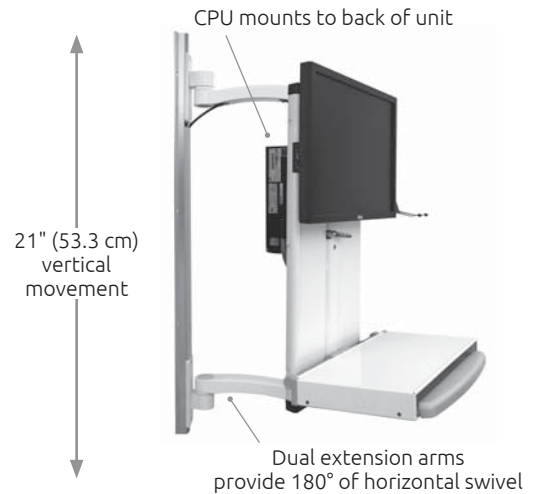

### Specifications

Load Capacity	32 lbs (14.7 kg)
Maximum Reach (UL180)	15.5" (39.4 cm) with LCD only
	32.5" (82.6 cm) with LCD and Flip-Up Keyboard
	38.5" (97.8 cm) with LCD, Flip-Up Keyboard and AS1 arm
Maximum Reach (UL182)	19.5" (49.5 cm) with LCD only
	36.5" (92.5 cm) with LCD and Flip-Up Keyboard
	42.5" (108 cm) with LCD, Flip-Up Keyboard and AS1 arm
Vertical Adjustment Range	<b>UL180:</b> 16" (40.6 cm) <b>UL182:</b> 24" (61 cm)
Stowed Depth	10" (25.4 cm)
Horizontal Rotation	180° at wall 270° at A1 joint
Monitor Tilt	50°
Monitor Pan Left to Right	270°
Monitor Rotation	Landscape to portrait position
VESA Interface	75 mm and 100 mm

### Specifications

Load Capacity	28 lbs (12.7 kg)
Lift Distance	21" (53.3 cm)
Maximum Reach	42" (106.7 cm)
Arm Swivel at Mount	360°
Screen Swivel	360°
Screen Tilt	360°

Monitor not included.

### VTLP Specifications

Vertical Adjust. Range	21" (53.3 cm)
Extended Depth with Keyboard Tray	17" (43.2 cm)
Stowed Depth (mounts flat against wall)	4" (10 cm)

Monitor (not included) does not rotate or tilt.