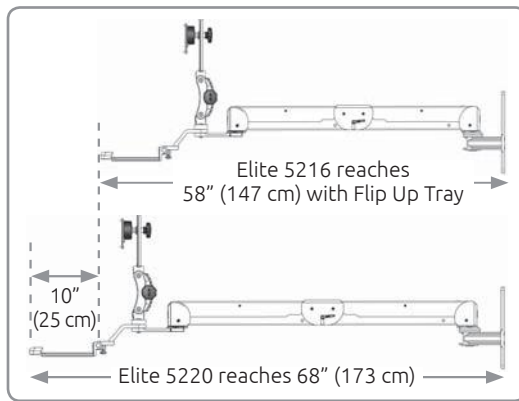

Elite Double Arm ELP5220-WT-KUB

Effortless movement,
optimum viewing angles

Specifications

Load Capacity	28 lbs (12.7 kg) LCD only
	22 lbs (9.9 kg) LCD and Keyboard
Vertical Adjust Range	42" (106.7 cm)
Maximum Reach	56.25" (122.9 cm) LCD only
	64" (162.6 cm) LCD and Keyboard Ultra Slide
Stowed Depth	10.5" (26.7 cm)
Arm Swivel at Mount	180°
Screen Swivel	360°
VESA Interface	75 mm and 100 mm
Mounting Options	Wall, Desk, Pole or Wall Track

Monitor, keyboard and mouse not included.

NOW AVAILABLE: NEW ELITE 5216

- 10" shorter than the Elite 5220
- Strong lateral support
- Available with all ICW keyboards and work surfaces

Ultra 180 and Ultra 182

The only arm with smooth, stable 180° vertical lift and up to 360° horizontal rotation **PATENT 9243743**

The patented Ultra 180 arm offers full articulation of your monitor and keyboard while supporting up to 32 lbs (14.5 kg). Easy to install and cable manage, the arm provides 180° of vertical lift and up to 360° of horizontal rotation. The Ultra 180 stows close to the wall, making it the perfect choice for tight spaces.

Specifications

Load Capacity	32 lbs (14.7 kg)
Maximum Reach (UL180)	15.5" (39.4 cm) with LCD only
	32.5" (82.6 cm) with LCD and Flip-Up Keyboard
	38.5" (97.8 cm) with LCD, Flip-Up Keyboard and AS1 arm
Maximum Reach (UL182)	19.5" (49.5 cm) with LCD only
	36.5" (92.5 cm) with LCD and Flip-Up Keyboard
	42.5" (108 cm) with LCD, Flip-Up Keyboard and AS1 arm
Vertical Adjustment Range	UL180: 16" (40.6 cm) UL182: 24" (61 cm)
Stowed Depth	10" (25.4 cm)
Horizontal Rotation	180° at wall 270° at A1 joint
Monitor Tilt	50°
Monitor Pan Left to Right	270°
Monitor Rotation	Landscape to portrait position
VESA Interface	75 mm and 100 mm

Monitor, keyboard and mouse not included.