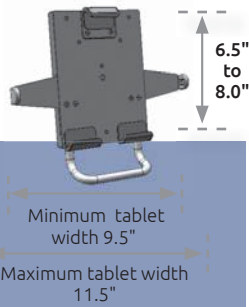

## Tablet Mount - Professional

**TABSDM: Tamper Resistant Desk Mount**

**TABCC: Clamp mount**

### Specifications

Maximum Height	16.6" (42 cm)
Stowed Height	26" (66 cm)
Min. Tablet Size	6.5" to 9.5" (16.5 cm to 24 cm)
Max. Tablet Size	8" to 11.5" (20.3 cm to 29 cm)

Tablet not included.

Also available as tablet mounting plate only, no stand. Theft resistant fastener is included.