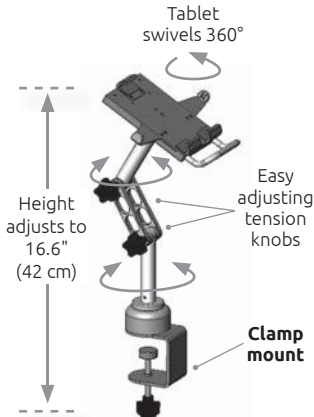

### VT21 Specifications

Vertical Adjust. Range	21" (53.3 cm)
Extended Depth with Keyboard Tray	17" (43.2 cm)
Stowed Depth (mounts flat against wall)	5.5" (14 cm)

Monitor (not included) tilts, pans, and rotates.

### VTTM Dual Arm Specifications

Vertical Adjust. Range	21" (53.3 cm)
Extended Depth with Keyboard Tray	28" (71 cm)
Stowed Depth	7" (17.8 cm)
Horizontal Arm Swivel at Mount	180°

Monitor (not included) tilts, pans, and rotates.

### Specifications

Maximum Height	16.6" (42 cm)
Stowed Height	26" (66 cm)
Min. Tablet Size	6.5" to 9.5" (16.5 cm to 24 cm)
Max. Tablet Size	8" to 11.5" (20.3 cm to 29 cm)

Tablet not included.

Also available as tablet mounting plate only, no stand. Theft resistant fastener is included.