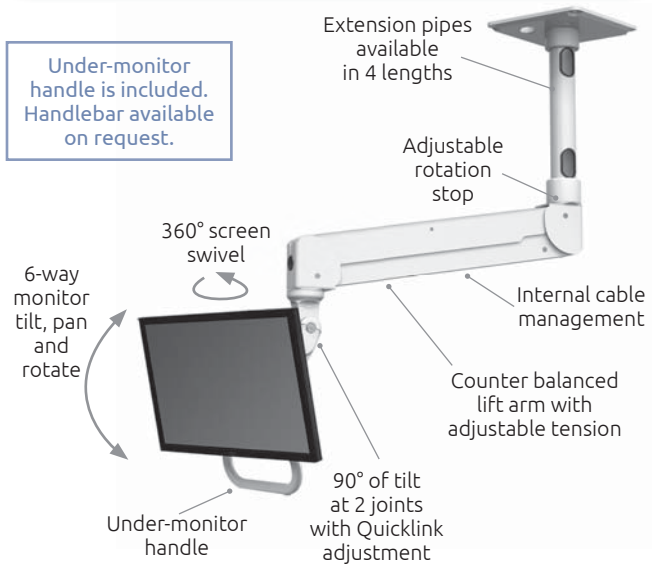

Monitor not included.

## Accessories

**GX Series Compact monitor mounts**

**CPU mounts**

**Adjustable Mini-PC and Scanner mounts**

## Elite Single Arm ELQ5120-C8X12

Under-monitor handle is included. Handlebar available on request.

### Specifications

Load Capacity	28 lbs (12.7 kg)
Lift Distance	21" (53.3 cm)
Maximum Reach	27" (68.6 cm)
Arm Swivel at Mount	360°
Screen Swivel	360°
Screen Tilt	50°
VESA Interface	75 mm and 100 mm

Monitor not included.