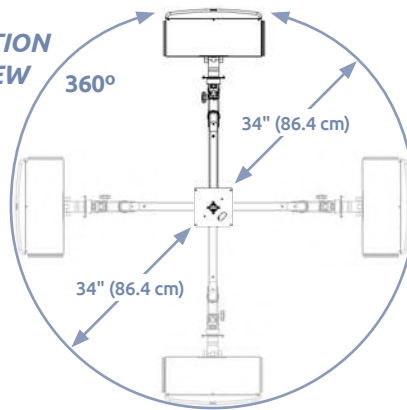

## Double Elite Ceiling Mount ELP6220-XT24

RANGE OF MOTION  
TOP VIEW

Ideal for ceiling mount with a keyboard.

- MOUNT stows conveniently overhead and rests 12" from the base of the drop pole.
- FULLY CONCEALED internal cable management protects cabling.
- REMOVABLE STOP PIN prevents mount from turning 180° and twisting cables internally.
- ADJUSTABLE DROP POLE has two retracting options — 19 to 26" (48.3 to 66 cm) and 26 to 37" (66 to 94 cm).
- STOWS SAFELY out of the way overhead.

### Specifications

Maximum Reach	63" to 78" (160 cm to 198.1 cm)
Load Capacity	30 lbs (13.6 kg) with LCD only 22 lbs (35.6 cm) with LCD and Keyboard
Vertical Movement	38" (96.5 cm)
Diameter of Motion	68" (172.5 cm)
Adjustable Drop Pole Options	<b>XT24:</b> 26" to 37" (66 cm to 94 cm) <b>XT12:</b> 19" to 26" (48.3 cm to 66 cm)

### Specifications

Load Capacity	32 lbs (14.5 kg)
Vertical Adjust Range	26" (66 cm)
Maximum Reach	77" (196 cm)
Stowed Depth	8" (20 cm)
Arm Swivel at Mount	180°
Ultra 182 Arm Swivel	360°
Monitor Swivel	360°
Monitor Tilt	90°
VESA Interface	75 mm and 100 mm

### Specifications

Load Capacity	28 lbs (12.7 kg)
Lift Distance	21" (53.3 cm)
Maximum Reach	27" (68.6 cm)
Arm Swivel at Mount	360°
Screen Swivel	360°
Screen Tilt	50°
VESA Interface	75 mm and 100 mm

Monitor not included.