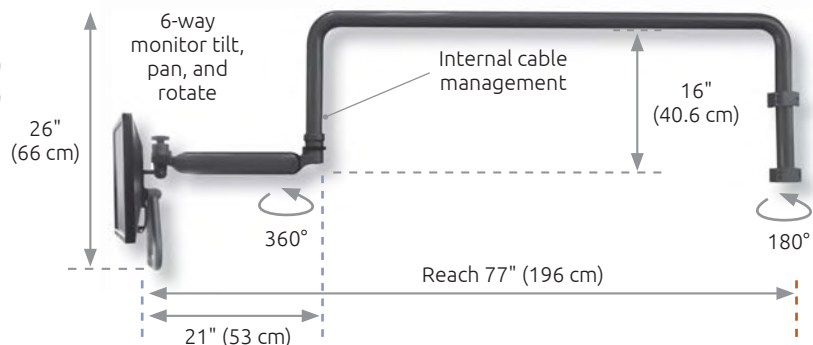

UL182i-OHAT
Wall Track Model