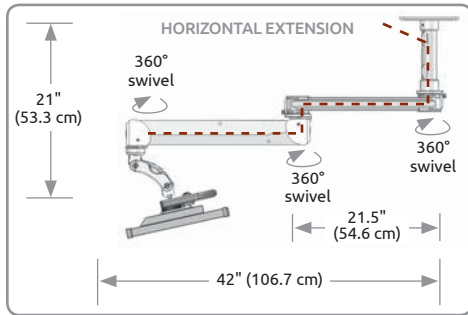

Titan Elite Ceiling T2EQ-C8X5

Exceptional range of motion.
Precise positioning.

Specifications

Load Capacity	28 lbs (12.7 kg)
Lift Distance	21" (53.3 cm)
Maximum Reach	42" (106.7 cm)
Arm Swivel at Mount	360°
Screen Swivel	360°
Screen Tilt	360°

Monitor not included.

NOW EASY TO CABLE MANAGE

Does not require disassembly.
Cables run through the joints.