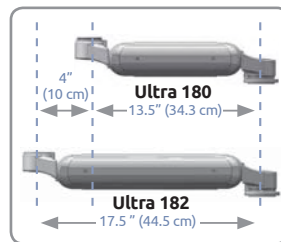

The Ultra 180 and Ultra 182 arms are protected by U.S. Patent 9,243,743.