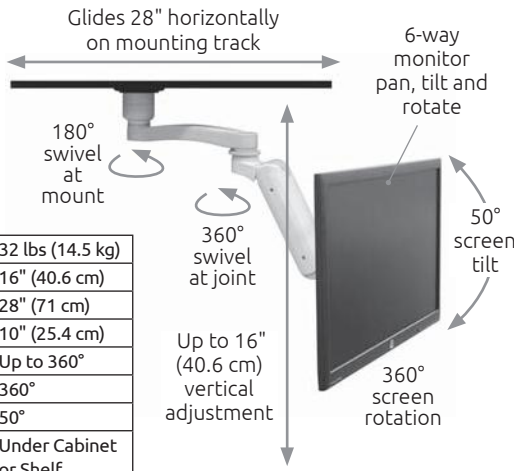

### Specifications

Maximum Height	16.6" (42 cm)
Stowed Height	26" (66 cm)
Min. Tablet Size	6.5" to 9.5" (16.5 cm to 24 cm)
Max. Tablet Size	8" to 11.5" (20.3 cm to 29 cm)

Tablet not included.

Also available as tablet mounting plate only, no stand. Theft resistant fastener is included.

### Specifications

Load Capacity	32 lbs (14.5 kg)
Ultra 180 Arm Reach	16" (40.6 cm)
Horizontal Glide	28" (71 cm)
Stowed Depth	10" (25.4 cm)
Arm Swivel at Mount	Up to 360°
Screen Rotation	360°
Screen Tilt	50°
Mounting Options	Under Cabinet or Shelf