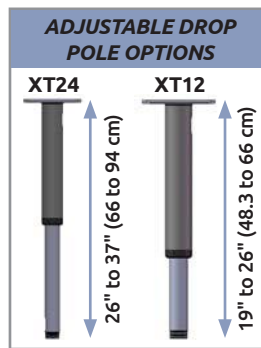

14 Powder Coat Colors

ICW mounts are available in your choice of 14 durable powder coated finishes to match your facility decor.

White (MW) Matches A-dec	Writable Black (WB)	Putty (P) Matches Pelton & Crane	Tan (T) Matches A-dec	Quartz (QG)
Arctic Silver	Forest Grey	Sage		
Bronze	Pearl	Shadow		
Charcoal	Pewter	White