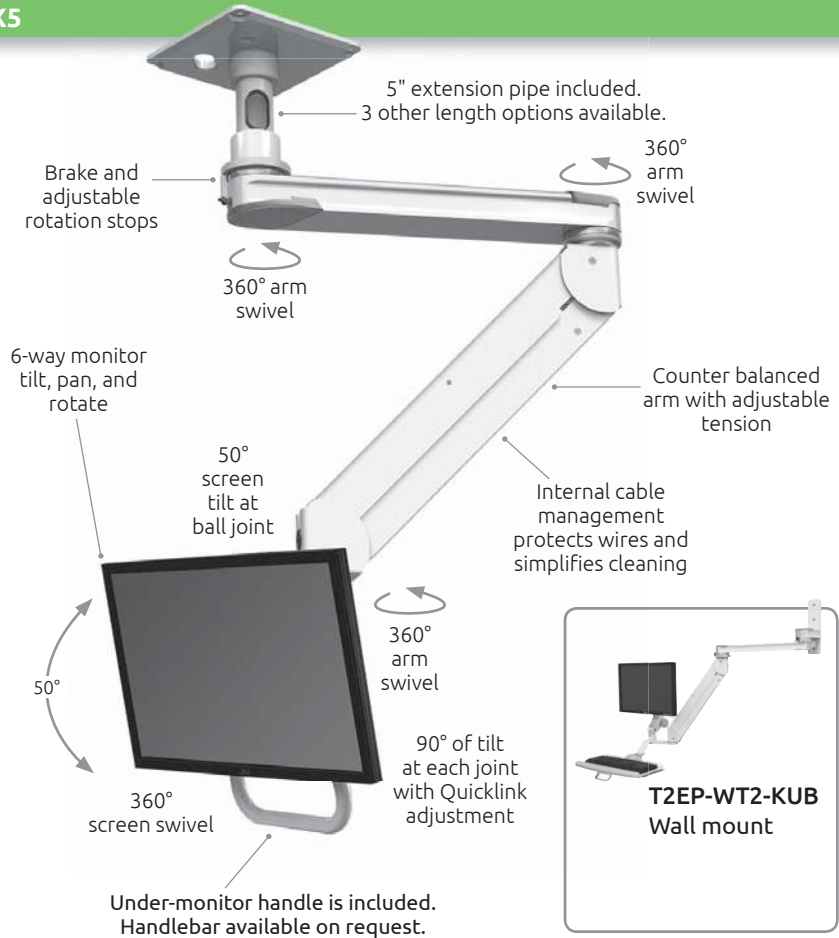

Titan Elite Ceiling T2EQ-C8X5

Exceptional range of motion.
Precise positioning.

Specifications

Load Capacity	28 lbs (12.7 kg)
Lift Distance	21" (53.3 cm)
Maximum Reach	42" (106.7 cm)
Arm Swivel at Mount	360°
Screen Swivel	360°
Screen Tilt	360°

Monitor not included.

NOW EASY TO CABLE MANAGE

Does not require disassembly.
Cables run through the joints.