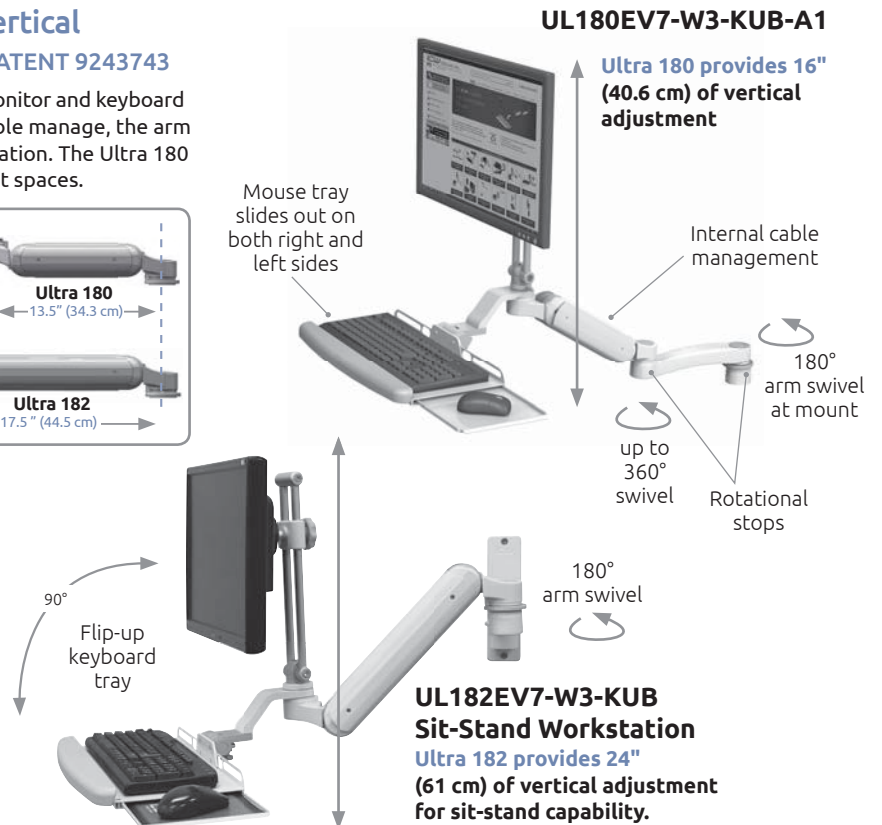

The Ultra 180 and Ultra 182 arms are protected by U.S. Patent 9,243,743.