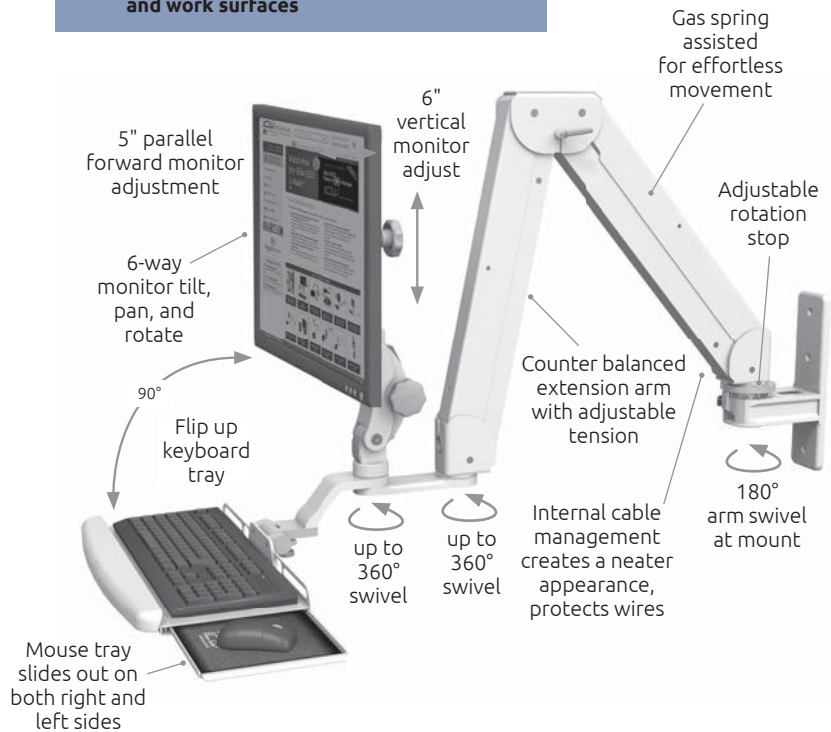

Monitor not included.

The **NEW Overhead Arm** attaches to the wall, providing 180° of horizontal rotation for a monitor. The monitor can be pulled down when required, then stowed up and out of the way. The Ultra 182 arm segment provides up to 26" (66 cm) of vertical adjustment with a maximum reach of 77" (196 cm).

## Elite Double Arm ELP5220-WT-KUB

Effortless movement,  
optimum viewing angles

### Specifications

Load Capacity	28 lbs (12.7 kg) LCD only
	22 lbs (9.9 kg) LCD and Keyboard
Vertical Adjust Range	42" (106.7 cm)
Maximum Reach	56.25" (122.9 cm) LCD only
	64" (162.6 cm) LCD and Keyboard Ultra Slide
Stowed Depth	10.5" (26.7 cm)
Arm Swivel at Mount	180°
Screen Swivel	360°
VESA Interface	75 mm and 100 mm
Mounting Options	Wall, Desk, Pole or Wall Track

## Ultra 180 and Ultra 182

The only arm with smooth, stable 180° vertical lift and up to 360° horizontal rotation **PATENT 9243743**

The patented Ultra 180 arm offers full articulation of your monitor and keyboard while supporting up to 32 lbs (14.5 kg). Easy to install and cable manage, the arm provides 180° of vertical lift and up to 360° of horizontal rotation. The Ultra 180 stows close to the wall, making it the perfect choice for tight spaces.