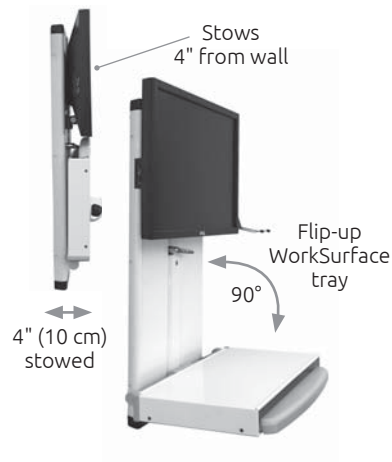

VT21 Low Profile Sit-Stand Workstations

VTLP Specifications

Vertical Adjust. Range	21" (53.3 cm)
Extended Depth with Keyboard Tray	17" (43.2 cm)
Stowed Depth (mounts flat against wall)	4" (10 cm)

Monitor (not included) does not rotate or tilt.

VT21 Specifications

Vertical Adjust. Range	21" (53.3 cm)
Extended Depth with Keyboard Tray	17" (43.2 cm)
Stowed Depth (mounts flat against wall)	5.5" (14 cm)

Monitor (not included) tilts, pans, and rotates.

VTTM Dual Arm Specifications

Vertical Adjust. Range	21" (53.3 cm)
Extended Depth with Keyboard Tray	28" (71 cm)
Stowed Depth	7" (17.8 cm)
Horizontal Arm Swivel at Mount	180°

Monitor (not included) tilts, pans, and rotates.