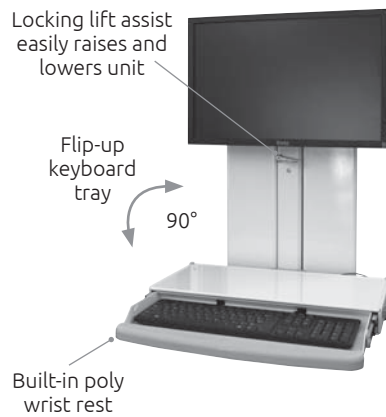

VT21 Low Profile Sit-Stand Workstations

VTLP Specifications

Vertical Adjust. Range	21" (53.3 cm)
Extended Depth with Keyboard Tray	17" (43.2 cm)
Stowed Depth (mounts flat against wall)	4" (10 cm)

Monitor (not included) does not rotate or tilt.

VT21 Specifications

Vertical Adjust. Range	21" (53.3 cm)
Extended Depth with Keyboard Tray	17" (43.2 cm)
Stowed Depth (mounts flat against wall)	5.5" (14 cm)

Monitor (not included) tilts, pans, and rotates.

VTTM Dual Arm Specifications

Vertical Adjust. Range	21" (53.3 cm)
Extended Depth with Keyboard Tray	28" (71 cm)
Stowed Depth	7" (17.8 cm)
Horizontal Arm Swivel at Mount	180°

Monitor (not included) tilts, pans, and rotates.