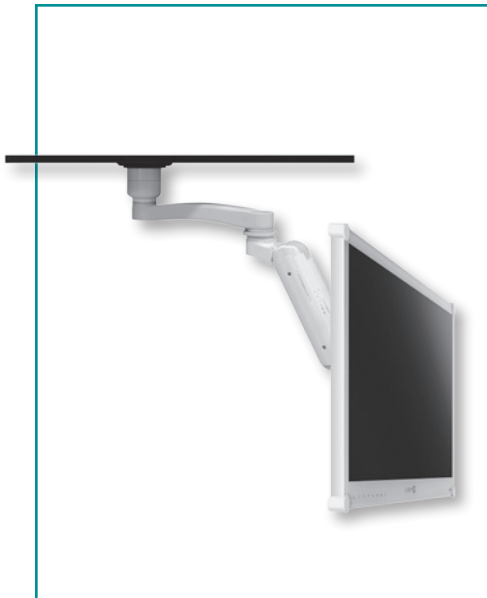

Elite 5220 wall mount with
AG Neovo DR-22 monitor

AG Neovo Medical Grade Monitors

- Rugged NeoV™ Optical Glass and durable metal casing allow for **thorough disinfection**.
- **Scratch, water and impact resistant.**
- **Large 22" monitor.** Other monitor sizes available.
- **Designed to last** 50,000 hours—7 years at 24/7 operation.
- **Wet-area safe DC-24V and -12V** medical power supply (DR series only).
- **Precise color and contrast** for viewing subtle details in dental operatories.
- **Full 3 year warranty** on monitor.

ICW Mounts

Ideal for dental operatories, these heavy duty arms move with fingertip control.

- **Multiple pivot points** enable vertical and horizontal rotation.
- **Conveniently mount** from the ceiling, wall or undercabinet.
- **Stow compactly** when not in use.
- **Durable powder coated finish** withstands rigorous disinfecting.
- **Internal cable management** creates a neater appearance, protects cables, simplifies cleaning.
- **Full 5 year warranty** on arm.

MSRP \$1549
 CUSTOMER Special \$1399

UL182i-OHAT-DR22
**Overhead arm with
 AG Nevo DR-22 monitor**

MSRP \$2249
 CUSTOMER Special \$1999

ELP5220-WT-DR22
**Double Elite wall mount with
 AG Nevo DR-22 monitor**

Keyboard tray is extra
 MSRP \$1489
 CUSTOMER SPECIAL \$1350

CLICK

UL180i-BV-TS28-D1-A1-DR22
**Ultra 180 under cabinet slide
 with AG Nevo DR-22 monitor**

MSRP \$1353
 CUSTOMER SPECIAL \$1195

UL180EV7-W3-KUB-A1-DR22
**Ultra 180 wall mount with
 AG Nevo DR-22 monitor**