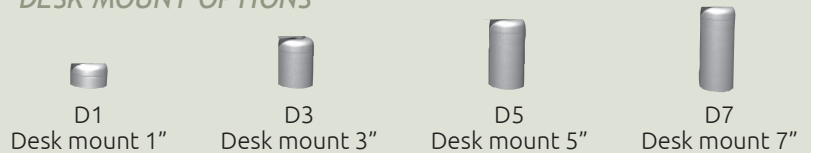

DESK MOUNT OPTIONS

ICWUSA.com, Inc.
1487 Kingsley Drive
Medford, OR 97504
800-558-4435