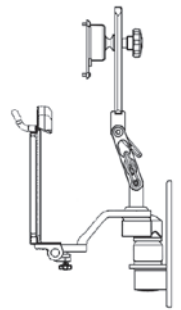

- Two articulating joints provide 90° of tilt adjustment.
- This system can be mounted with two articulating extension arms, allowing for up to 37.5" of reach with a keyboard tray.
- Machined from billet aluminum, the unit is powder coated for a durable, lasting finish.
- Hand assembly ensures that a quality product is shipped to you.

Monitor, keyboard and mouse not included.

Maximum Reach

37.54" (95.35 cm)

Screen Swivel

360°

Screen Tilt

90°

- Load capacity:** 18 lbs (8.2 kg)
- Maximum reach:** 22.5" (57 cm) with LCD only, 37.5" (95.3 cm) with LCD and keyboard
- Stowed depth:** 4.5" (11.4 cm) LCD only, 9.75" (24.8 cm) LCD and keyboard
- Arm swivel at mount:** 360°
- Screen swivel:** 360°
- Screen tilt:** 90°
- VESA interface:** 75 mm and 100 mm

ICW  **MADE IN THE USA**
SOLID SUPPORT

Range of Motion and Dimension Drawings

WALL MOUNT
UL510-W3-KUB-A2

POLE MOUNT
UL510-P15-KUB

WALL TRACK MOUNT
UL510-T36-KUP-A1

EXTENDED

STOWED

WALL MOUNT OPTIONS