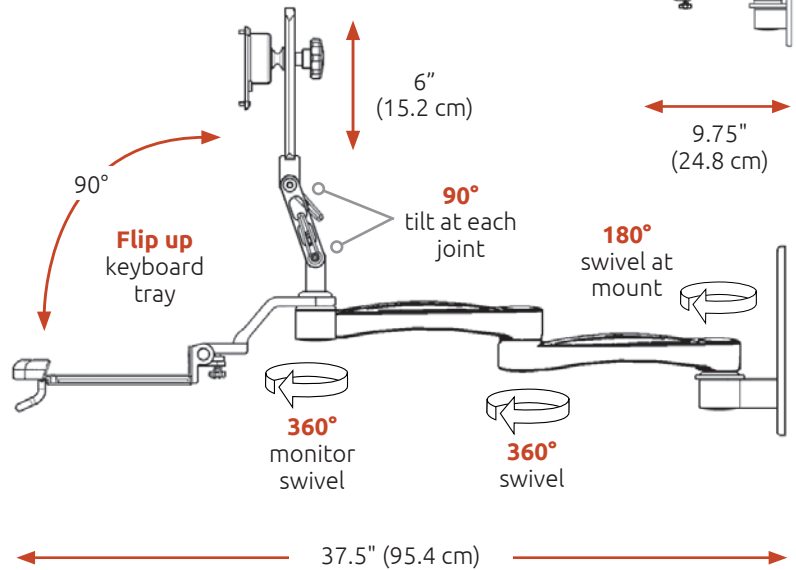

- Two articulating joints provide 90° of tilt adjustment.
- This system can be mounted with two articulating extension arms, allowing for up to 37.5" of reach with a keyboard tray.
- Machined from billet aluminum, the unit is powder coated for a durable, lasting finish.
- Hand assembly ensures that a quality product is shipped to you.

Monitor, keyboard and mouse not included.

Maximum Reach

37.54" (95.35 cm)

Screen Swivel

360°

Screen Tilt

90°

- Load capacity:** 18 lbs (8.2 kg)
- Maximum reach:** 22.5" (57 cm) with LCD only, 37.5" (95.3 cm) with LCD and keyboard
- Stowed depth:** 4.5" (11.4 cm) LCD only, 9.75" (24.8 cm) LCD and keyboard
- Arm swivel at mount:** 360°
- Screen swivel:** 360°
- Screen tilt:** 90°
- VESA interface:** 75 mm and 100 mm

ICW  **MADE IN THE USA**
SOLID SUPPORT

Range of Motion and Dimension Drawings

WALL MOUNT
UL510-W3-KUB-A2

POLE MOUNT
UL510-P15-KUB

WALL TRACK MOUNT
UL510-T36-KUP-A1

EXTENDED

STOWED

WALL MOUNT OPTIONS