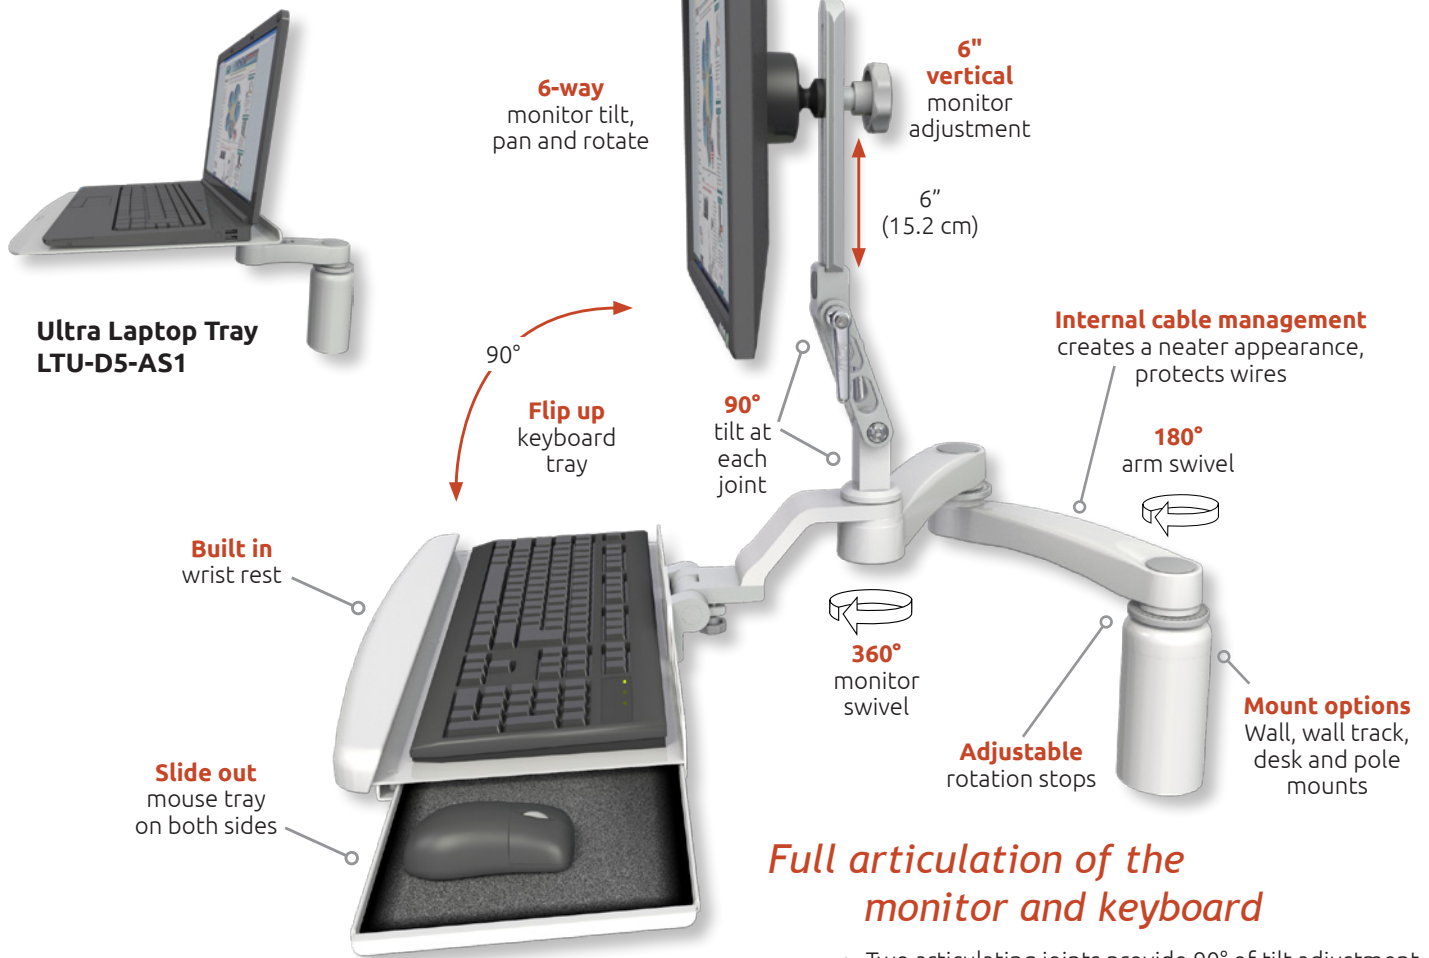

Ultra 510 Desk Mount

PRODUCT SHEET

UL510-D5-KUB-A2

Move components together—
adjust them separately

The Ultra 510 LCD arm is
widely used in medical and
dental environments.

Full articulation of the monitor and keyboard

- Two articulating joints provide 90° of tilt adjustment.
- This system can be mounted with two articulating extension arms, allowing for up to 37.5" of reach with a keyboard tray.
- Machined from billet aluminum, the unit is powder coated for a durable, lasting finish.
- Hand assembly ensures that a quality product is shipped to you.

Monitor, keyboard and mouse not included.

Maximum Reach

37.54" (95.35 cm)

Screen Swivel

360°

Screen Tilt

90°

- Load capacity:** 18 lbs (8.2 kg)
- Maximum reach:** 22.5" (57 cm) with LCD only, 37.5" (95.3 cm) with LCD and keyboard
- Stowed depth:** 4.5" (11.4 cm) LCD only, 9.75" (24.8 cm) LCD and keyboard
- Arm swivel at mount:** 360°
- Screen swivel:** 360°
- Screen tilt:** 90°
- VESA interface:** 75 mm and 100 mm

Need a custom solution?
Contact your ICW Rep
for more information.

Range
of Motion
Video

Select a color

Specify one of our durable powder coated finishes with your order:

Gloss White (MW), Writable Black (WB), A-dec Tan (T), Pelton Putty (P), and Quartz Gray (QG)