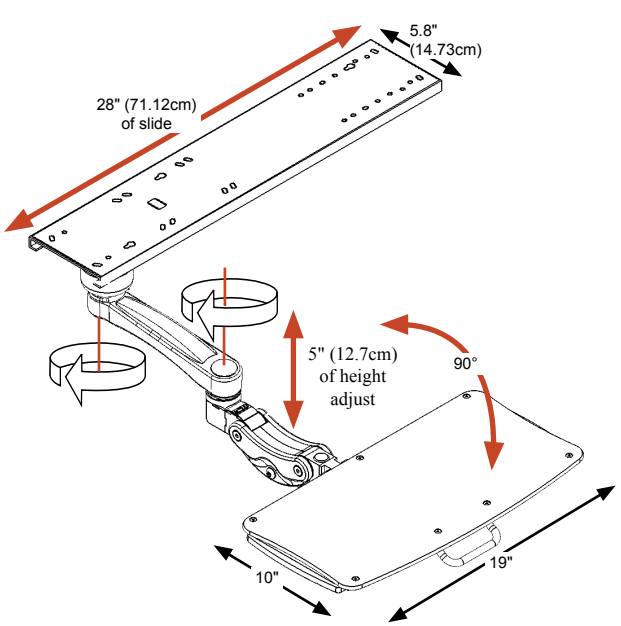

Range of Motion and Dimension Drawings

ACCESSORIES