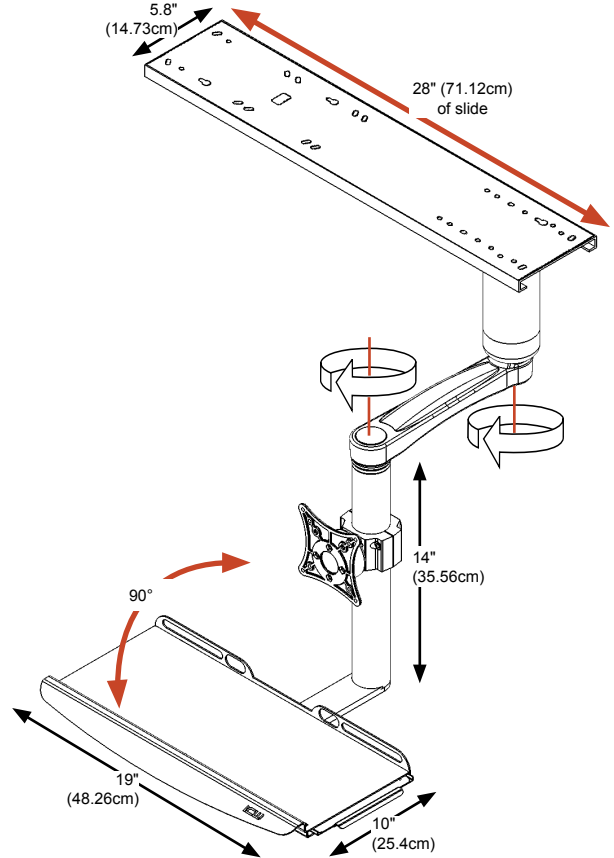

Range of Motion and Dimension Drawings

ACCESSORIES