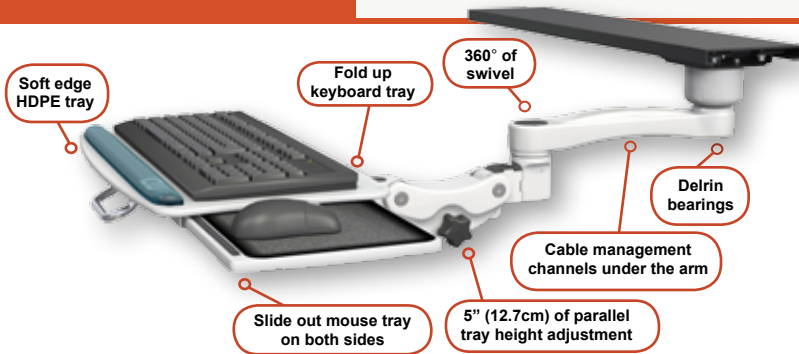

ULBV-TS28-KUB-A1-MW

Highlights

- Accommodates all keyboards and monitors
- Stows under cabinet
- Organizes cables
- 28" (71.12cm) of horizontal slide
- 5 year manufacturer warranty

UL500I-TS28D3-A1-MW

Highlights

- Accommodates monitors but to 18 lbs
- Effortless stowability and tilt
- Organizes cables
- 28" (71.12cm) of horizontal slide
- 5 year manufacturer warranty

KPP-TS28D1-A1-MW

Highlights

- Accommodates all keyboards
- Stows under cabinet or desk
- 5" (12.7cm) of tray height adjustment
- Organizes cables
- 28" (71.12cm) of horizontal slide
- 5 year manufacturer warranty

UL550RA-TS28D1-MW

Highlights

- Accommodates all monitors
- Customized monitor height
- 28" (71.12cm) of horizontal slide
- 5 year manufacturer warranty

Need a custom solution?
Contact your ICW Rep
for more information.