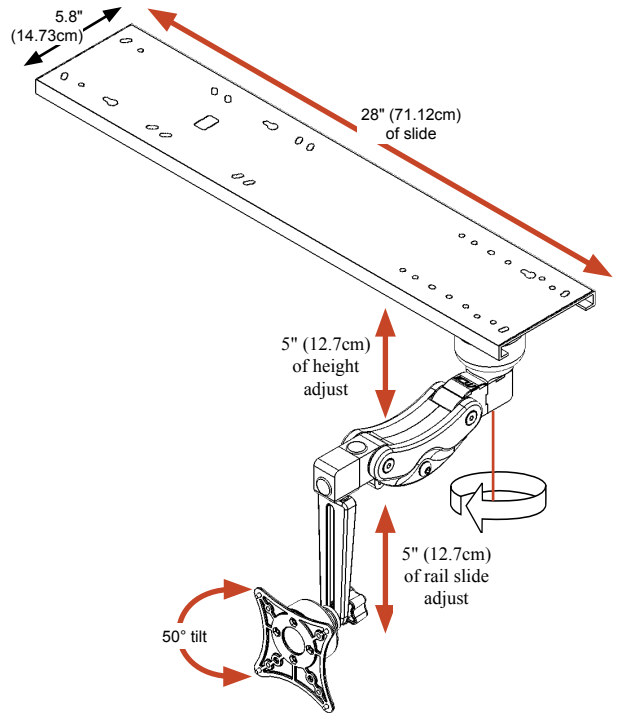

Range of Motion and Dimension Drawings

ACCESSORIES