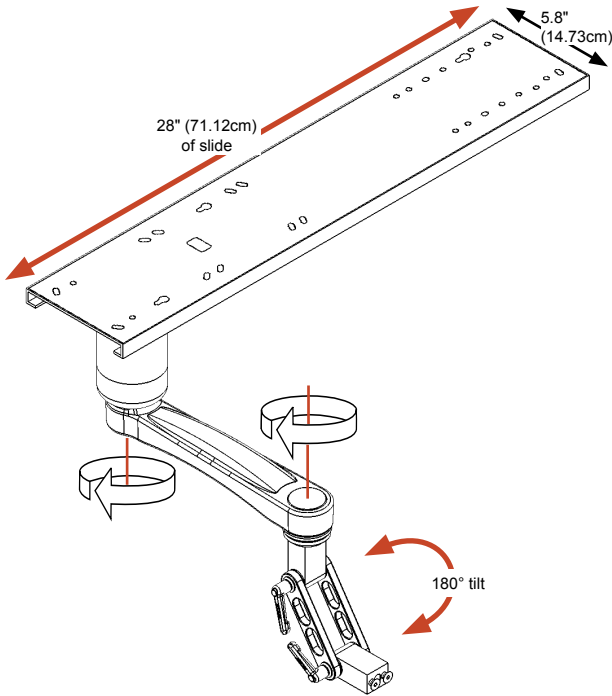

Range of Motion and Dimension Drawings

ACCESSORIES