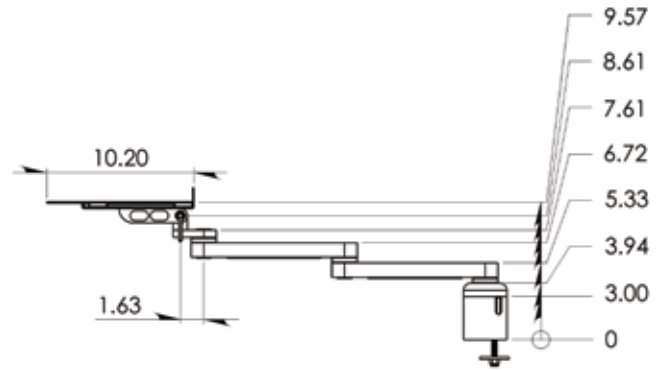

FEATURES:

- Collapsible arms
- Fold-up keyboard tray
- Slide-out mouse tray

OPTIONS:

- Flat, ergonomic, or mini keyboard tray styles
- 11" and 20" extension arms
- Also available in wall and pole mounts

SPECIFICATIONS:

Finish:	Gray or black
Weight capacity:	45 lbs (20.4 kg)
Keyboard tray size:	19" W x 10" D

SIDE ELEVATION

TOP VIEW

FRONT ELEVATION