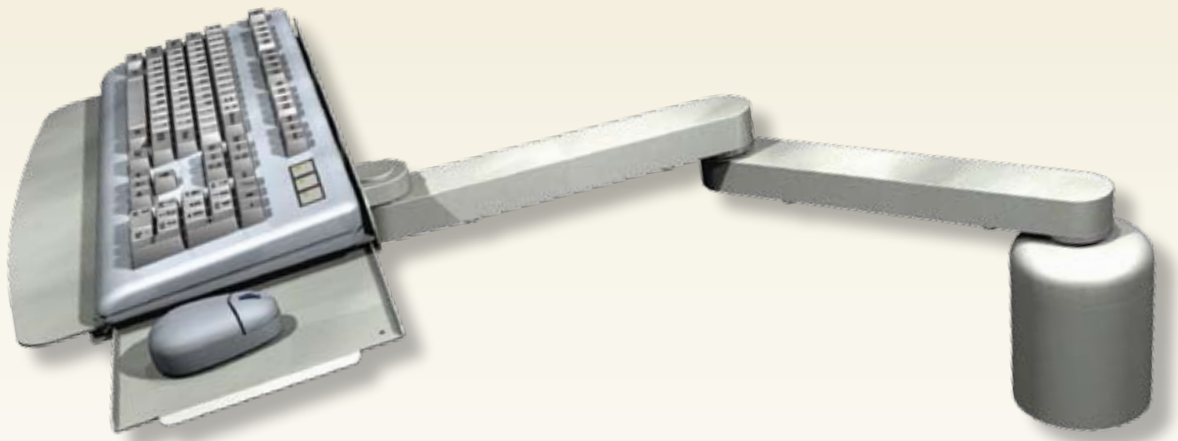

Ultra Keyboard Desk Mount

Model Number as shown:
ULKB-DU3-KF-A2-QG

ICW

Ultra Keyboard Desk Mount

DESCRIPTION:

The Ultra keyboard mount is the most compact and space-saving way to ergonomically mount your keyboard and mouse. It is a great solution for kiosk applications (used in conjunction with an Ultra 25 Series flat panel mount) when you need the keyboard to flip up when not in use.

FEATURES:

- Collapsible arms
- Fold-up keyboard tray
- Slide-out mouse tray

OPTIONS:

- Flat, ergonomic, or mini keyboard tray styles
- 11" and 20" extension arms
- Also available in wall and pole mounts

SPECIFICATIONS:

Finish:	Gray or black
Weight capacity:	45 lbs (20.4 kg)
Keyboard tray size:	19" W x 10" D

SIDE ELEVATION

TOP VIEW

FRONT ELEVATION