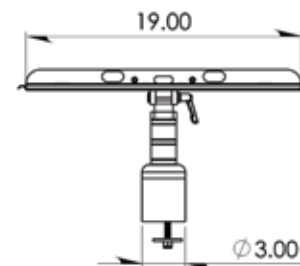

FEATURES:

- Collapsible arms
- Fold-up keyboard tray
- Slide-out mouse tray

OPTIONS:

- Flat, ergonomic, or mini keyboard tray styles
- 11" and 20" extension arms
- Also available in wall and pole mounts

SPECIFICATIONS:

Finish:	Gray or black
Weight capacity:	45 lbs (20.4 kg)
Keyboard tray size:	19" W x 10" D

SIDE ELEVATION

TOP VIEW

FRONT ELEVATION