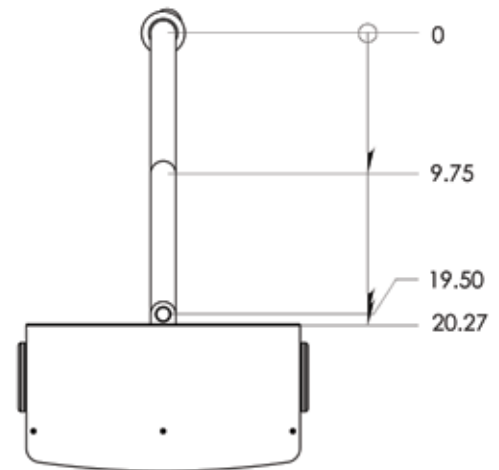

FEATURES:

- Collapsible arms
- Fold-up keyboard tray
- Slide-out mouse tray

OPTIONS:

- Flat, ergonomic, or mini keyboard tray styles
- 11" and 20" extension arms
- Also available in wall and pole mounts

SPECIFICATIONS:

Finish:	Gray or black
Weight capacity:	45 lbs (20.4 kg)
Keyboard tray size:	19" W x 10" D

SIDE ELEVATION

TOP VIEW

FRONT ELEVATION