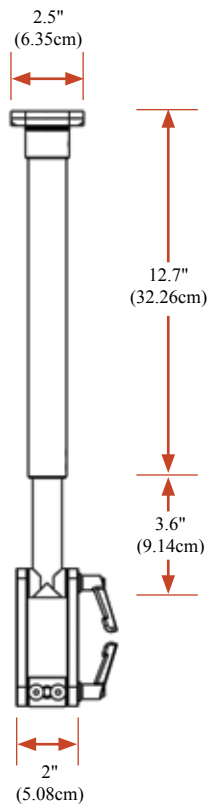

## *Highlights*

- Telescoping ceiling mount extends 13.5" - 32" (34.29 - 81.28cm)
- 360° of rotation
- 180° of tilt
- Securely holds most flat panel monitors

Monitor not included.

Finish: Gray, black or medical white  
Weight capacity: 18 lbs (8.16 kg)  
Mounting surface: Ceiling  
Screen swivel: 360°  
Screen tilt: 180°  
VESA interface: 75mm and 100mm

# Range of Motion and Dimension Drawings

FRONT

UNEXTENDED SIDE

EXTENDED SIDE

CEILING BRACKET