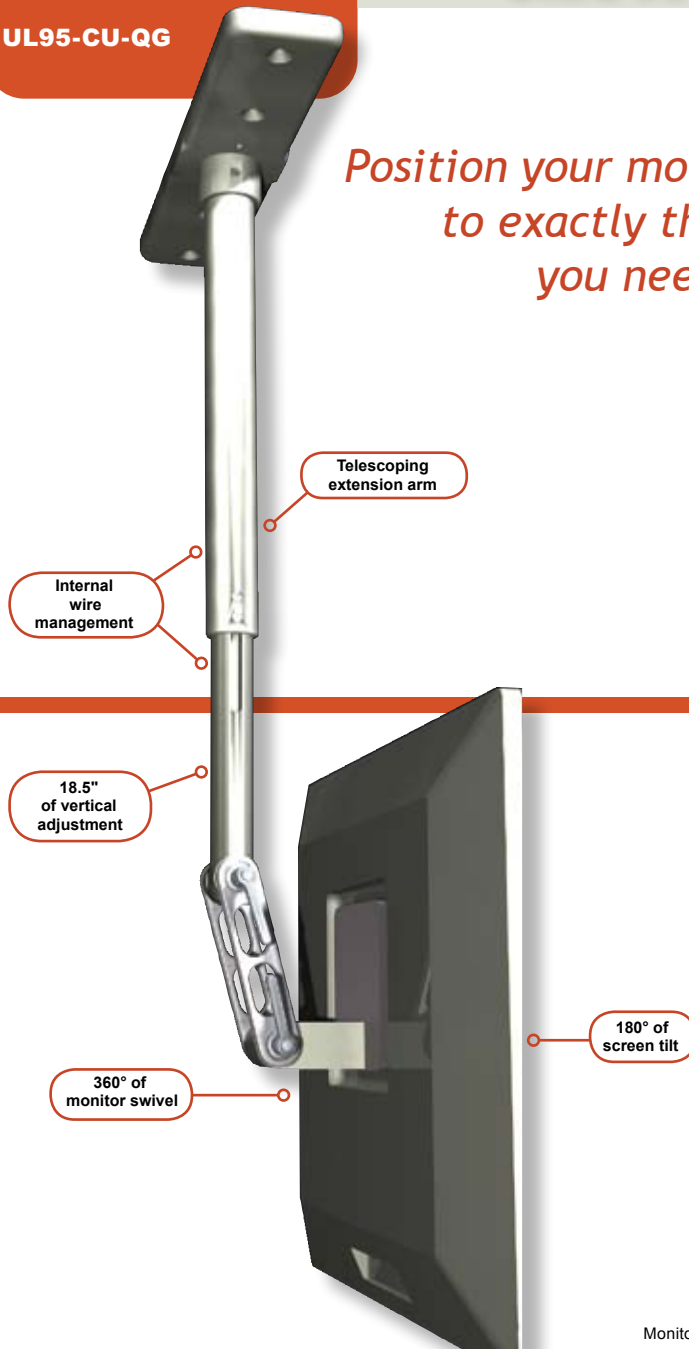

# Ultra 95 Ceiling Mount

PRODUCT SHEET

UL95-CU-QG

*Position your monitor  
to exactly the height  
you need*

## *Ceiling mount frees up precious wall space*

The Ultra 95 is a quality LCD monitor ceiling mount. The UL95 provides 360° of rotation and 180° of tilt. This adjustable mount extends 13.5" - 32" from the ceiling and securely holds most flat panel monitors, making it an excellent choice for healthcare situations, enabling the patient to view the LCD screen even while lying down.

Machined from billet aluminum, the unit is powder coated for a durable, lasting finish. Hand assembly ensures that a quality product is shipped to you.

## *Highlights*

- Telescoping ceiling mount extends 13.5" - 32" (34.29 - 81.28cm)
- 360° of rotation
- 180° of tilt
- Securely holds most flat panel monitors

Monitor not included.

Finish: Gray, black or medical white  
Weight capacity: 18 lbs (8.16 kg)  
Mounting surface: Ceiling  
Screen swivel: 360°  
Screen tilt: 180°  
VESA interface: 75mm and 100mm