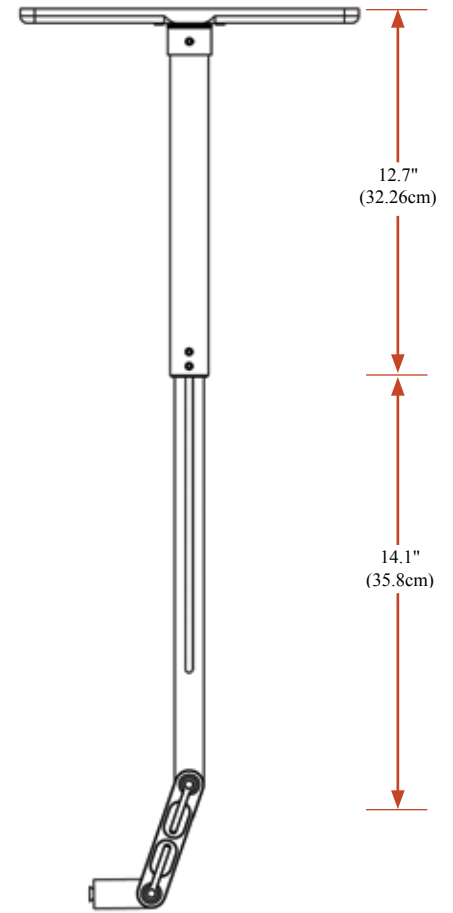

## *Highlights*

- Telescoping ceiling mount extends 13.5" - 32" (34.29 - 81.28cm)
- 360° of rotation
- 180° of tilt
- Securely holds most flat panel monitors

Monitor not included.

Finish: Gray, black or medical white  
Weight capacity: 18 lbs (8.16 kg)  
Mounting surface: Ceiling  
Screen swivel: 360°  
Screen tilt: 180°  
VESA interface: 75mm and 100mm

# Range of Motion and Dimension Drawings

FRONT

UNEXTENDED SIDE

EXTENDED SIDE

CEILING BRACKET