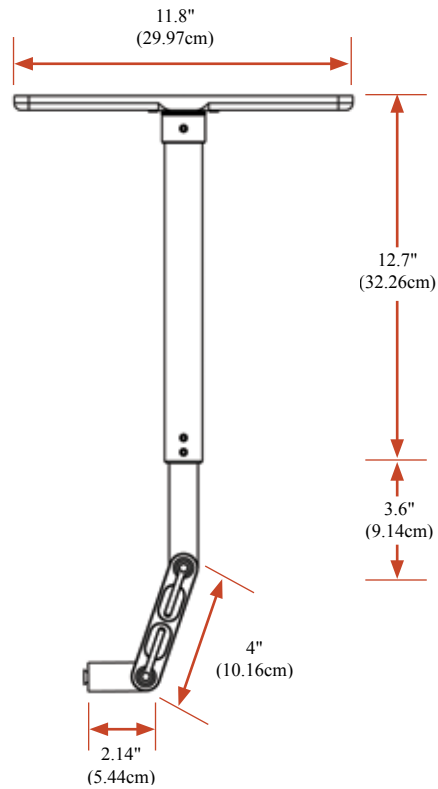

## *Highlights*

- Telescoping ceiling mount extends 13.5" - 32" (34.29 - 81.28cm)
- 360° of rotation
- 180° of tilt
- Securely holds most flat panel monitors

Monitor not included.

Finish: Gray, black or medical white  
Weight capacity: 18 lbs (8.16 kg)  
Mounting surface: Ceiling  
Screen swivel: 360°  
Screen tilt: 180°  
VESA interface: 75mm and 100mm

# Range of Motion and Dimension Drawings

FRONT

UNEXTENDED SIDE

EXTENDED SIDE

CEILING BRACKET