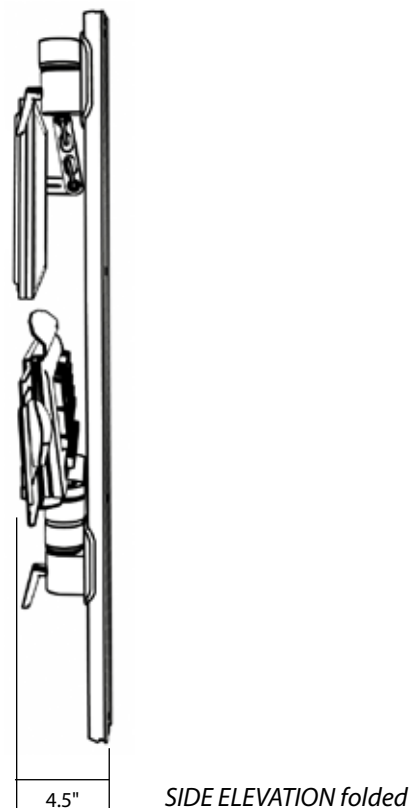

## DESCRIPTION:

The Ultra 390 LCD and keyboard mounting system is your entire workstation on a wall track. Two handles next to the LCD tighten it into position once tilt adjustment is made. The keyboard tray (flat or ergonomic) is 19" wide and 10" deep and has a mouse tray that can be pulled out on either side. The keyboard tray is on two articulating arms that can be extended to 34" from the wall and is designed to be folded up when not in use.

## FEATURES:

- All models have a 36 in. track
- Choice of keyboard tray styles – flat, ergonomic or mini
- Choice of arm combinations

## SPECIFICATIONS:

Finish:	Gray or black
Weight capacity:	18 lbs (8.16 kg)
Mounting:	Wall track
Vert. adjustment range:	27"
Horiz. adjustment range:	20" for keyboard
Arm swivel at mount:	180°
Minimum profile:	4.5"*
Screen swivel:	360°
Screen tilt:	180°
VESA interface:	75mm and 100mm