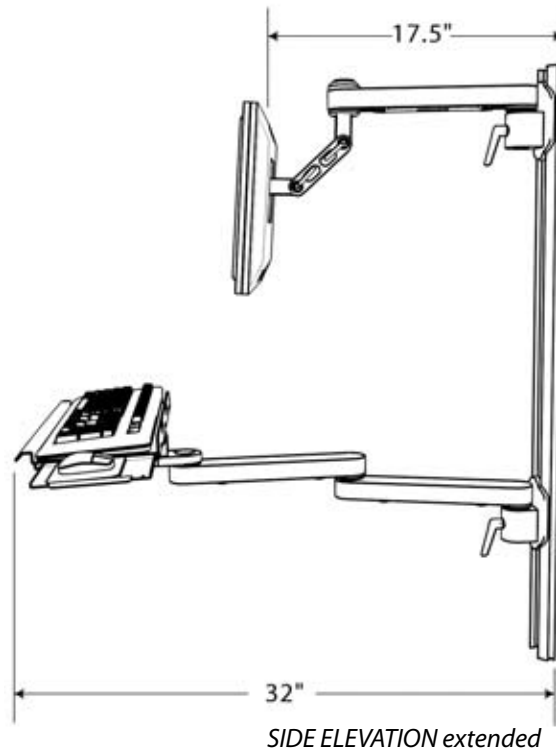

## DESCRIPTION:

The Ultra 390 LCD and keyboard mounting system is your entire workstation on a wall track. Two handles next to the LCD tighten it into position once tilt adjustment is made. The keyboard tray (flat or ergonomic) is 19" wide and 10" deep and has a mouse tray that can be pulled out on either side. The keyboard tray is on two articulating arms that can be extended to 34" from the wall and is designed to be folded up when not in use.

## FEATURES:

- All models have a 36 in. track
- Choice of keyboard tray styles – flat, ergonomic or mini
- Choice of arm combinations

## SPECIFICATIONS:

Finish:	Gray or black
Weight capacity:	18 lbs (8.16 kg)
Mounting:	Wall track
Vert. adjustment range:	27"
Horiz. adjustment range:	20" for keyboard
Arm swivel at mount:	180°
Minimum profile:	4.5"*
Screen swivel:	360°
Screen tilt:	180°
VESA interface:	75mm and 100mm