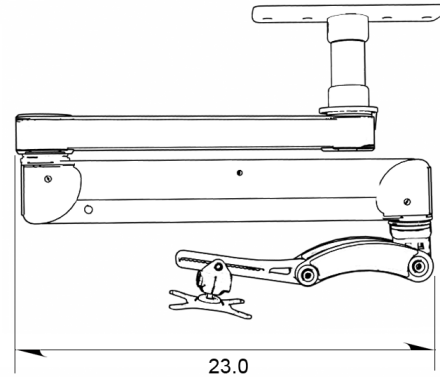

T2 Elite Ceiling Mount

Model Number as shown:
T2ER-CE5-QG

ICW

T2 Elite Ceiling Mount

DESCRIPTION:

The Elite Series incorporates revolutionary design features allowing it to support up to 28 lbs. (12.7 kg) while providing effortless movement. The Elite allows an LCD monitor to be suspended from the ceiling, wall or mounted on a desk and pulled out when required. The addition of a keyboard and mouse tray increases its possible applications, including patient IT access, patient record entry, and manufacturing automation.

The Elite ceiling mount is fully cable managed, gas assisted, provides up to 21" of vertical adjustment, 57" maximum reach, and 360 degrees of screen swivel.

FEATURES:

- Fully enclosed gas cylinders
- Indexable locking brake handle
- Hardened alloy shoulder bolts and Teflon bushings, engineered for years of reliable service and quiet operation
- Powder coated and anodized for long wear and easy cleaning
- Cable channeling through the arm assembly

SPECIFICATIONS:

| | |
|-------------------------|------------------|
| Finish: | Gray or black |
| Weight capacity: | 28 lbs (12.7 kg) |
| Vert. adjustment range: | 21" |
| Maximum reach: | 57" |
| Arm swivel at mount: | 360° |
| Screen swivel: | 360° |
| Screen tilt: | 180° |
| VESA interface: | 75mm and 100mm |