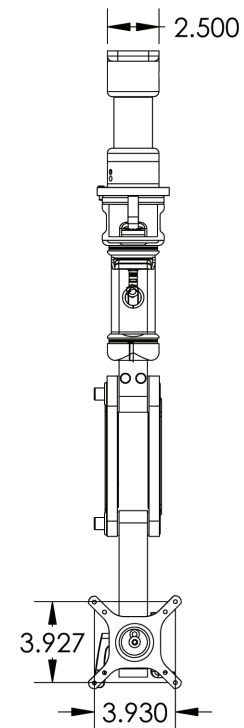

T2 Elite Ceiling Mount

Model Number as shown:
T2ER-CE5-QG

ICW

T2 Elite Ceiling Mount

DESCRIPTION:

The Elite Series incorporates revolutionary design features allowing it to support up to 28 lbs. (12.7 kg) while providing effortless movement. The Elite allows an LCD monitor to be suspended from the ceiling, wall or mounted on a desk and pulled out when required. The addition of a keyboard and mouse tray increases its possible applications, including patient IT access, patient record entry, and manufacturing automation.

The Elite ceiling mount is fully cable managed, gas assisted, provides up to 21" of vertical adjustment, 57" maximum reach, and 360 degrees of screen swivel.

FEATURES:

- Fully enclosed gas cylinders
- Indexable locking brake handle
- Hardened alloy shoulder bolts and Teflon bushings, engineered for years of reliable service and quiet operation
- Powder coated and anodized for long wear and easy cleaning
- Cable channeling through the arm assembly

SPECIFICATIONS:

| | |
|-------------------------|------------------|
| Finish: | Gray or black |
| Weight capacity: | 28 lbs (12.7 kg) |
| Vert. adjustment range: | 21" |
| Maximum reach: | 57" |
| Arm swivel at mount: | 360° |
| Screen swivel: | 360° |
| Screen tilt: | 180° |
| VESA interface: | 75mm and 100mm |

SIDE ELEVATION folded

SIDE ELEVATION extended

FRONT ELEVATION