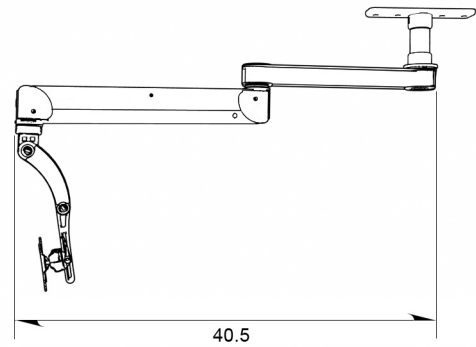

SIDE ELEVATION extended