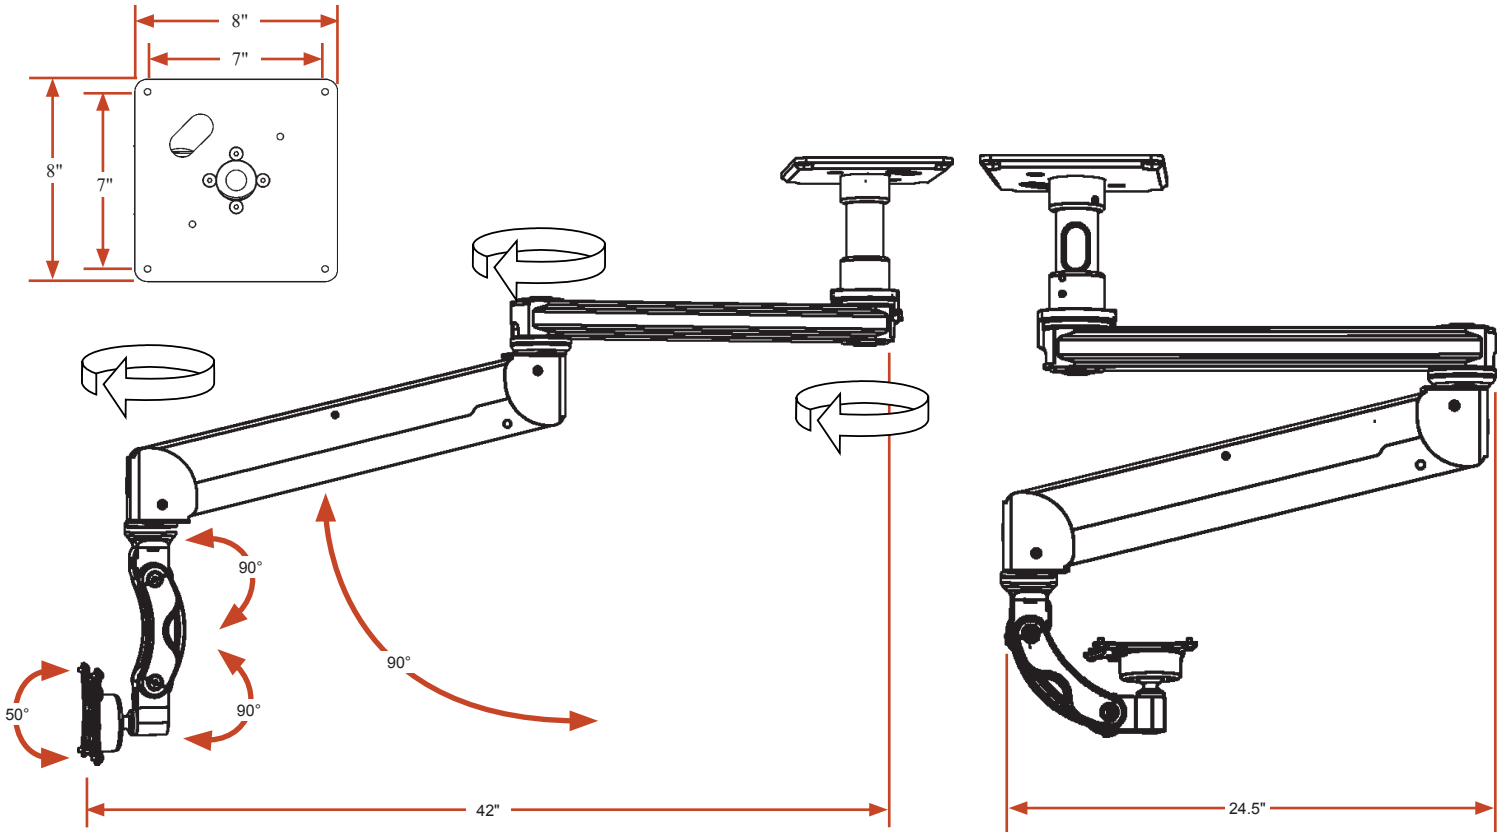

## Adjust with ease

The T2 Elite arm with Quicklink supports up to 28 lbs (12.7 kg) while making your monitor feel as light as a feather as you move it through a wide range of motion. The Elite allows an LCD to be suspended and pulled out when required. The Elite arm is fully cable managed, gas spring assisted, and provides up to 21" of vertical and 42" of horizontal adjustment from mount to monitor, along with 360° of rotation.

## Highlights

- Frees up precious wall space
- Effortless positioning
- Conceals cables
- Counter-balanced vertical stowability
- Adjustable arm tension
- 2 year manufacturer warranty

Lift 21"  
 Screen Rotation 360°  
 Screen Tilt 180° + 50°  
 Screen Swivel 360°

Finish\*: MW, QG or TB  
 Load capacity: 1-28 lbs (0.5-12.7 kg)  
 Horizontal reach: 42"  
 Arm swivel at mount: 360°  
 Screen swivel: 360°  
 Screen tilt: 50°  
 VESA interface: 75mm and 100mm  
 Shipping Weight: 22.69 lbs (10.29 kg)

# Range of Motion and Dimension Drawings