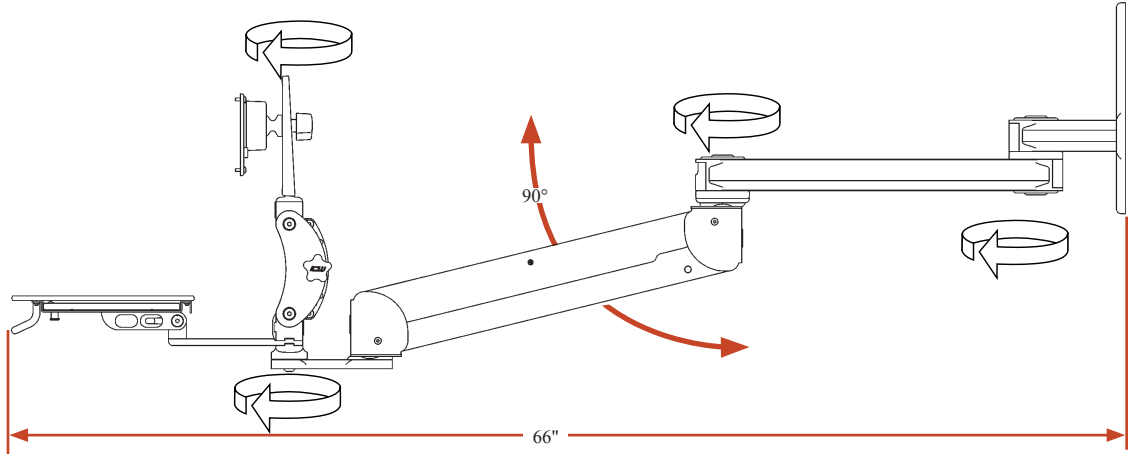

*Highlights*

- Accomodates all keyboards and monitors
- Effortless movement
- Conceals cables
- Far reaching. 66" when fully extended
- Adjustable arm tension
- 2 year manufacturer warranty

- Finish\*: MW, QG or TB
- Weight Capacity: 1-22 lbs (0.5-10 kg)
- Vertical adj. range: 21"
- Horizontal adj. range: 42"
- Mounting surface: Wall
- Stow away depth: 8" from wall
- Maximum reach: 66" from wall
- Arm swivel: 360°
- Screen swivel: 270°
- Screen tilt: 50°
- VESA interface: 75mm and 100mm
- Weight: 26.05 lbs (11.81 kg)

# Range of Motion and Dimension Drawings