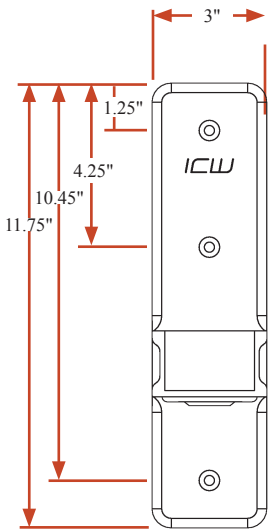

*Highlights*

- Accomodates all keyboards and monitors
- Effortless movement
- Conceals cables
- Far reaching. 66" when fully extended
- Adjustable arm tension
- 2 year manufacturer warranty

- Finish\*: MW, QG or TB
- Weight Capacity: 1-22 lbs (0.5-10 kg)
- Vertical adj. range: 21"
- Horizontal adj. range: 42"
- Mounting surface: Wall
- Stow away depth: 8" from wall
- Maximum reach: 66" from wall
- Arm swivel: 360°
- Screen swivel: 270°
- Screen tilt: 50°
- VESA interface: 75mm and 100mm
- Weight: 26.05 lbs (11.81 kg)

# Range of Motion and Dimension Drawings