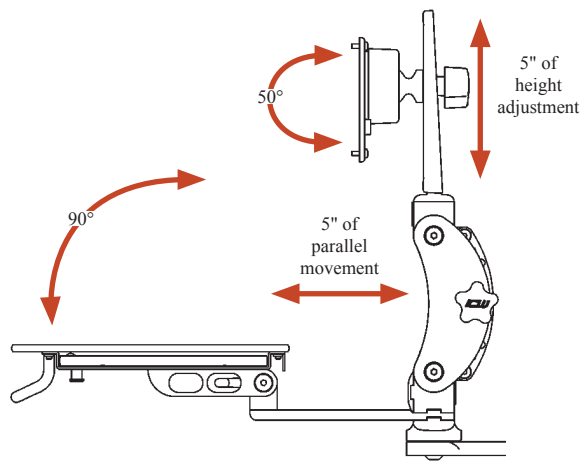

*Unparalleled Reach*

Monitor, keyboard and mouse not included.

*Freeing up valuable real estate*

The T2 Elite arm w/ Paralink supports up to 28 lbs (12.7 kg) while providing effortless movement. The Elite allows an LCD to be suspended and pulled out when required. The Elite arm is fully cable managed, gas spring assisted, and provides up to 21" of vertical and 42" of horizontal adjustment, along with 360° of rotation. This model is mounted to the wall and has a stowable HDPE keyboard tray.

*Highlights*

- Accomodates all keyboards and monitors
- Effortless movement
- Conceals cables
- Far reaching. 66" when fully extended
- Adjustable arm tension
- 2 year manufacturer warranty

- Finish\*: MW, QG or TB
- Weight Capacity: 1-22 lbs (0.5-10 kg)
- Vertical adj. range: 21"
- Horizontal adj. range: 42"
- Mounting surface: Wall
- Stow away depth: 8" from wall
- Maximum reach: 66" from wall
- Arm swivel: 360°
- Screen swivel: 270°
- Screen tilt: 50°
- VESA interface: 75mm and 100mm
- Weight: 26.05 lbs (11.81 kg)

# Range of Motion and Dimension Drawings