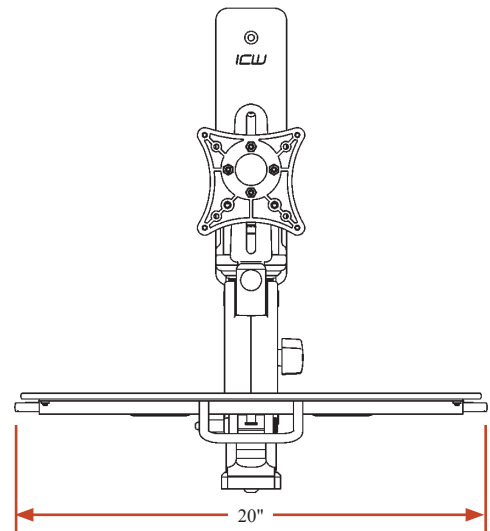

*Unparalleled Reach*

Monitor, keyboard and mouse not included.

*Freeing up valuable real estate*

The T2 Elite arm w/ Paralink supports up to 28 lbs (12.7 kg) while providing effortless movement. The Elite allows an LCD to be suspended and pulled out when required. The Elite arm is fully cable managed, gas spring assisted, and provides up to 21" of vertical and 42" of horizontal adjustment, along with 360° of rotation. This model is mounted to the wall and has a stowable HDPE keyboard tray.

*Highlights*

- Accomodates all keyboards and monitors
- Effortless movement
- Conceals cables
- Far reaching. 66" when fully extended
- Adjustable arm tension
- 2 year manufacturer warranty

- Finish\*: MW, QG or TB
- Weight Capacity: 1-22 lbs (0.5-10 kg)
- Vertical adj. range: 21"
- Horizontal adj. range: 42"
- Mounting surface: Wall
- Stow away depth: 8" from wall
- Maximum reach: 66" from wall
- Arm swivel: 360°
- Screen swivel: 270°
- Screen tilt: 50°
- VESA interface: 75mm and 100mm
- Weight: 26.05 lbs (11.81 kg)

# Range of Motion and Dimension Drawings