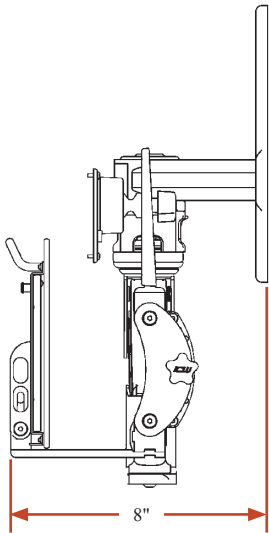

*Unparalleled Reach*

Monitor, keyboard and mouse not included.

*Freeing up valuable real estate*

The T2 Elite arm w/ Paralink supports up to 28 lbs (12.7 kg) while providing effortless movement. The Elite allows an LCD to be suspended and pulled out when required. The Elite arm is fully cable managed, gas spring assisted, and provides up to 21" of vertical and 42" of horizontal adjustment, along with 360° of rotation. This model is mounted to the wall and has a stowable HDPE keyboard tray.

*Highlights*

- Accomodates all keyboards and monitors
- Effortless movement
- Conceals cables
- Far reaching. 66" when fully extended
- Adjustable arm tension
- 2 year manufacturer warranty

- Finish\*: MW, QG or TB
- Weight Capacity: 1-22 lbs (0.5-10 kg)
- Vertical adj. range: 21"
- Horizontal adj. range: 42"
- Mounting surface: Wall
- Stow away depth: 8" from wall
- Maximum reach: 66" from wall
- Arm swivel: 360°
- Screen swivel: 270°
- Screen tilt: 50°
- VESA interface: 75mm and 100mm
- Weight: 26.05 lbs (11.81 kg)

# Range of Motion and Dimension Drawings