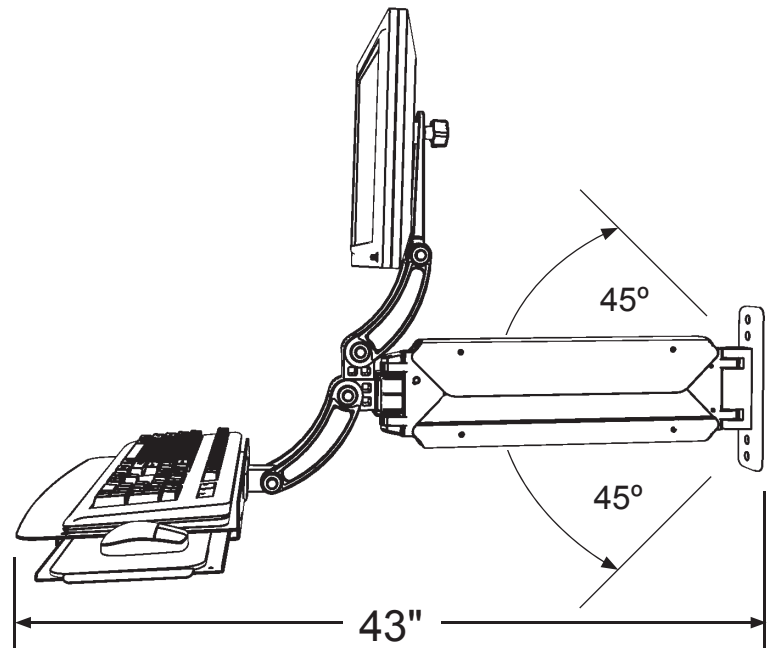

# MD Single Arm w/T-Rex

Model Number as shown:  
MDR18-WMD-KRXF-QG

**ICW**

## DESCRIPTION:

The MD arm is the new gas spring assisted arm from ICW. With the thinner frame and slimmer design its a sit-stand workstation arm where space is tight.

## FEATURES:

- Gas spring assisted
- Hidden cable management
- Effortless mobility
- Slim profile
- High payload
- Effortless Adjust between sitting and standing positions
- Provides lateral stability for todays wider screens

## SPECIFICATIONS:

- Finish: Medical Gloss-White Powder Coat
- Weight capacity: 28 lbs (12.7 kg)
- Vert. movement: 25"
- Maximum reach: 32" w/o keyboard  
43" with keyboard
- Stowed profile: 5.5" w/o keyboard  
8.5" with keyboard
- Arm swivel at mount: 180°
- Screen swivel: 180°
- Screen tilt: 180°
- VESA interface: 75mm and 100mm