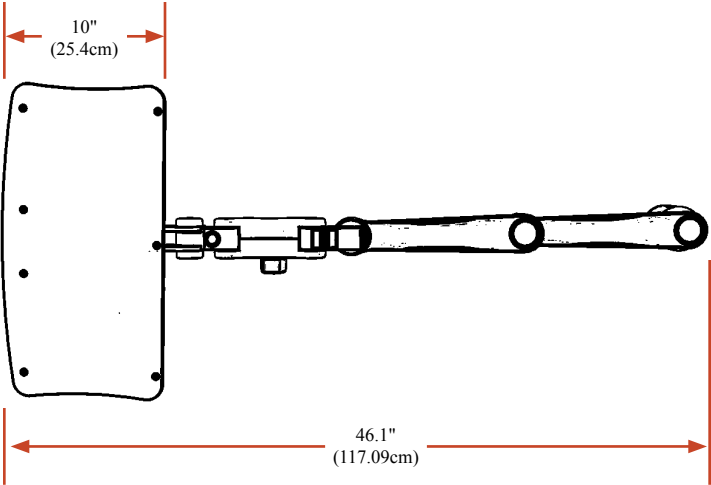

Finish: Gray, black or medical white  
Weight capacity: 28 lbs (12.7 kg)  
Extension arm options: 11" and 20" extension arms  
Mount options: Desk, wall and pole mounts

Need a custom solution?  
Contact your ICW Rep  
for more information.

# Range of Motion and Dimension Drawings

SIDE VIEW

TOP VIEW

FRONT VIEW

ICWUSA.com, Inc.  
1487 Kingsley Drive  
Medford, OR 97504  
800-558-4435