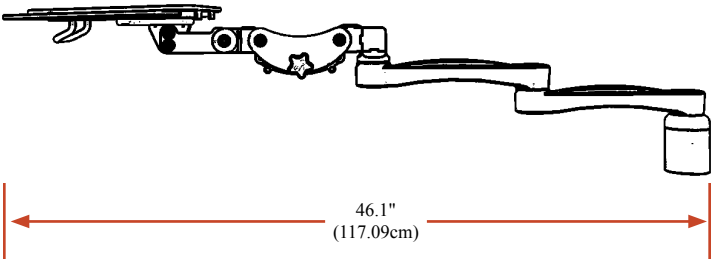

Finish: Gray, black or medical white  
Weight capacity: 28 lbs (12.7 kg)  
Extension arm options: 11" and 20" extension arms  
Mount options: Desk, wall and pole mounts

Need a custom solution?  
Contact your ICW Rep  
for more information.

# Range of Motion and Dimension Drawings

SIDE VIEW

TOP VIEW

FRONT VIEW

ICWUSA.com, Inc.  
1487 Kingsley Drive  
Medford, OR 97504  
800-558-4435