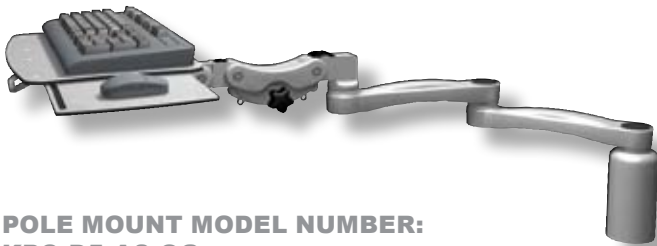

# Ultra Keyboard Mount

PRODUCT SHEET

KPP-W3-A2-QG  
KPC-D5-A2-QG

Space-saving mount for kiosks  
and data entry applications

## Other Configuration

POLE MOUNT MODEL NUMBER:  
KPC-D5-A2-QG

## Ergonomic lift and stow system

The Ultra keyboard mount is the most compact and space-saving way to ergonomically mount your keyboard and mouse. The mount allows the full articulation of the keyboard tray. The Paralink style lift and stowing system allows for tray height adjustment without affecting the personalized tilt, then folds up and stows out of the way when not in use. The Ultra style flip-up system allows you to tilt the keyboard completely back for convenient stowing. These are great solutions for kiosk applications as well as in medical and dental applications as data entry stations or for patient use.

## Highlights

- Collapsible arms
- Fold-up keyboard tray
- Slide-out mouse tray
- Composite, ergonomic, or mini keyboard tray styles
- Paralink and Ultra styles
- 11" and 20" extension arms
- Available in desk, wall and pole mounts