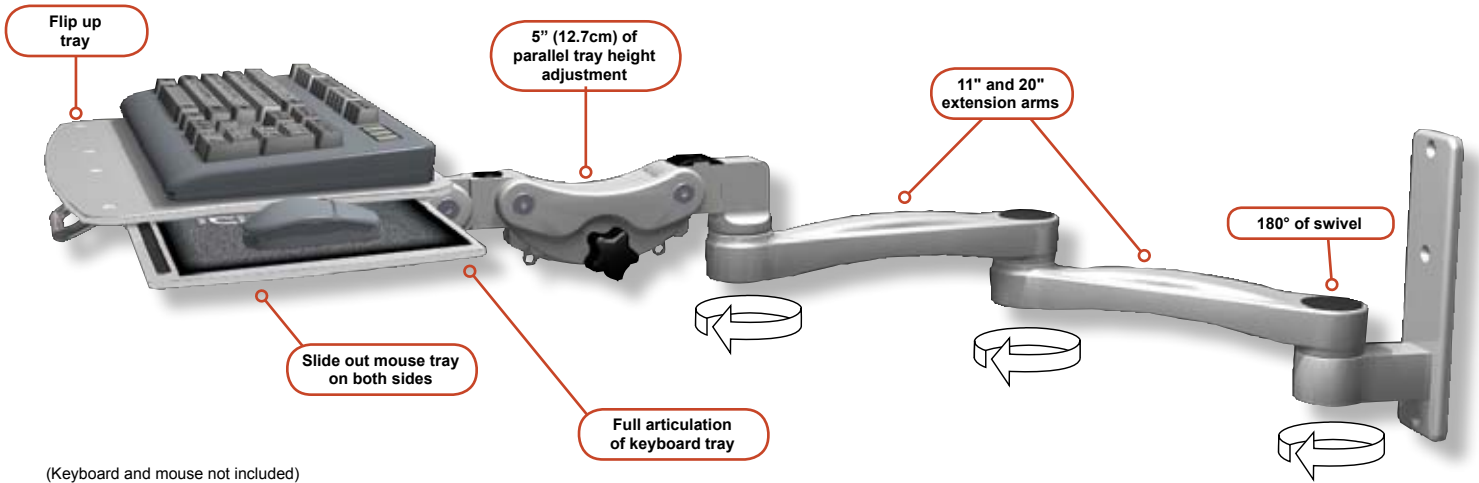

# Ultra Keyboard Mount

PRODUCT SHEET

KPP-W3-A2-QG  
KPC-D5-A2-QG

Space-saving mount for kiosks  
and data entry applications

## Other Configuration

POLE MOUNT MODEL NUMBER:  
KPC-D5-A2-QG

## Ergonomic lift and stow system

The Ultra keyboard mount is the most compact and space-saving way to ergonomically mount your keyboard and mouse. The mount allows the full articulation of the keyboard tray. The Paralink style lift and stowing system allows for tray height adjustment without affecting the personalized tilt, then folds up and stows out of the way when not in use. The Ultra style flip-up system allows you to tilt the keyboard completely back for convenient stowing. These are great solutions for kiosk applications as well as in medical and dental applications as data entry stations or for patient use.

## Highlights

- Collapsible arms
- Fold-up keyboard tray
- Slide-out mouse tray
- Composite, ergonomic, or mini keyboard tray styles
- Paralink and Ultra styles
- 11" and 20" extension arms
- Available in desk, wall and pole mounts