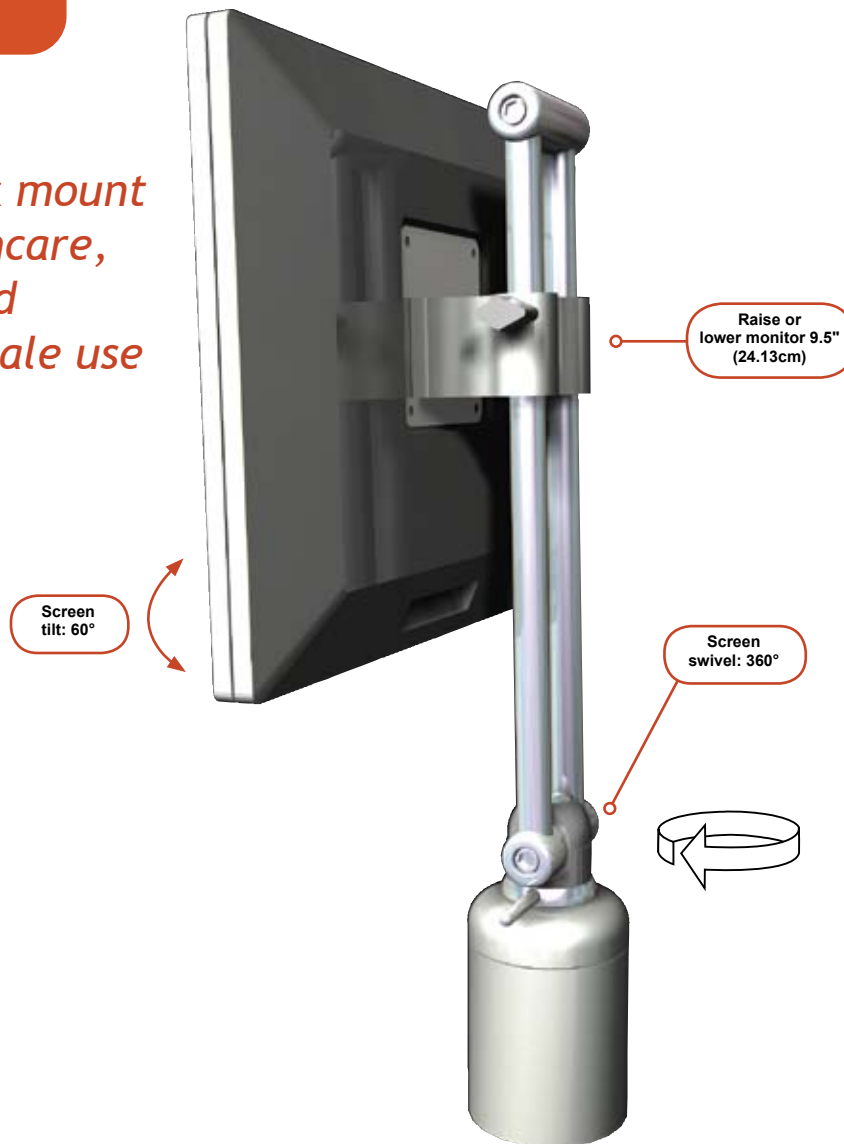

EV610-DV5-QG

*Ideal desk mount
for healthcare,
dental and
point-of-sale use*

(Monitor not included)

Highlights

- Raise or lower monitor 9.5" (24.13cm)
- 360° of swivel
- 60° of tilt

Finish: Gray, black or medical white
Weight capacity: 22 lbs (9.9 kg)
Vertical adjustment range: 9.5" (24.13cm)
Mounting surface: Desk, table, counter
Screen swivel: 360°
Screen tilt: 60°
VESA interface: 75mm and 100mm

Easy height and tilt adjustments

The Ergovision 610 LCD monitor mount is an excellent choice for medical or dental environments, and for point-of-sale applications including financial institutions banks, store outlets and insurance brokers. The EV610 makes it easy to adjust the height and tilt of your LCD monitor to the most ergonomic position. It provides the flexibility needed in situations where employees of different heights share the same workstation.