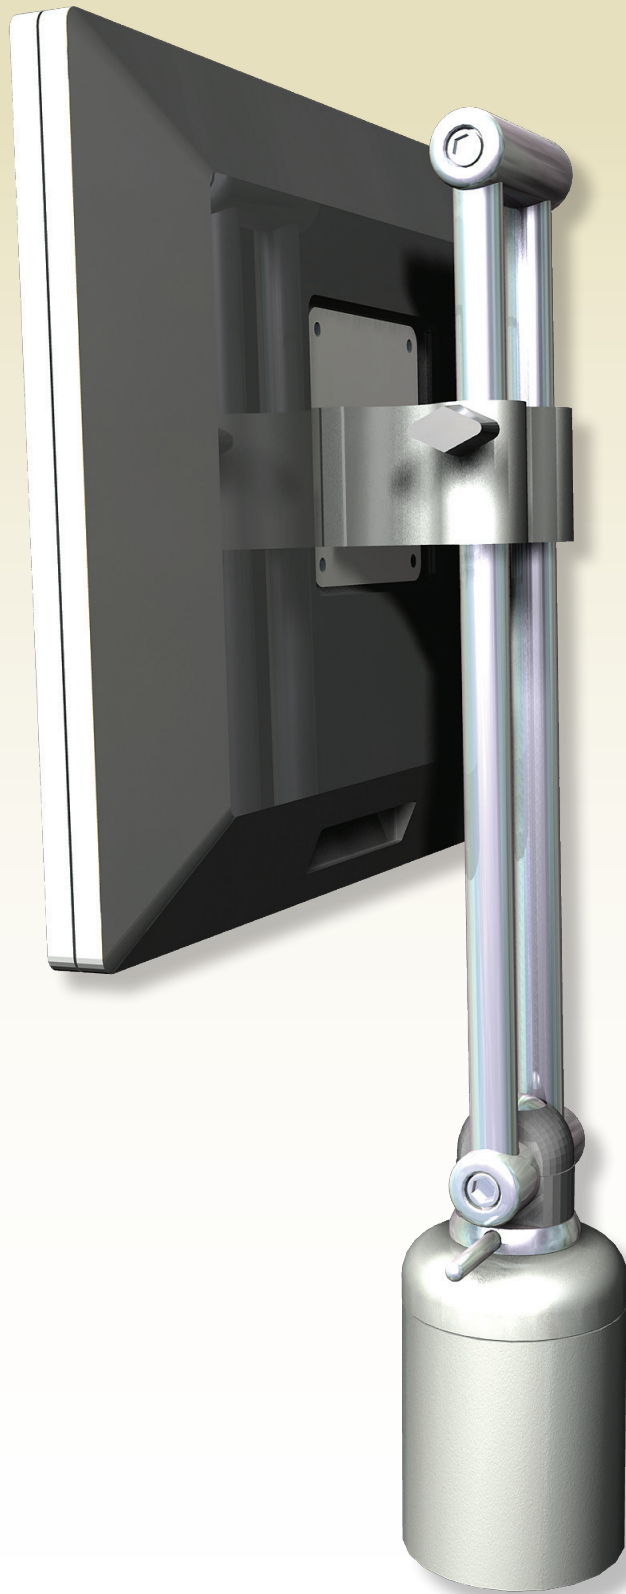

Ergovision 610 Desk Mount

Model Number as shown:
EV610-DV5-QG

ICW

Ergovision 610 Desk Mount

DESCRIPTION:

The Ergovision 610 LCD monitor mount is an excellent choice for medical or dental environments, or for point-of-sale applications such as financial institutions, banks, store outlets and insurance brokers. The EV610 makes it easy to adjust the height and tilt of your LCD monitor to the most ergonomic position. It provides the flexibility needed in situations where employees of different heights share the same workstation.

FEATURES:

- Raise or lower monitor 9.5 inches
- 360° of swivel
- 60° of tilt

SPECIFICATIONS:

Finish:	Gray, black or medical white
Weight capacity:	22 lbs (9.9 kg)
Vert. adjustment range:	9.5"
Mounting surface:	Desk/table/counter
Screen swivel:	360°
Screen tilt:	60°
VESA interface:	75mm and 100mm