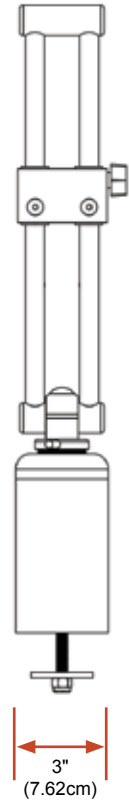

EV610-DV5-QG

*Ideal desk mount
for healthcare,
dental and
point-of-sale use*

(Monitor not included)

Highlights

- Raise or lower monitor 9.5" (24.13cm)
- 360° of swivel
- 60° of tilt

Finish: Gray, black or medical white
Weight capacity: 22 lbs (9.9 kg)
Vertical adjustment range: 9.5" (24.13cm)
Mounting surface: Desk, table, counter
Screen swivel: 360°
Screen tilt: 60°
VESA interface: 75mm and 100mm

Easy height and tilt adjustments

The Ergovision 610 LCD monitor mount is an excellent choice for medical or dental environments, and for point-of-sale applications including financial institutions banks, store outlets and insurance brokers. The EV610 makes it easy to adjust the height and tilt of your LCD monitor to the most ergonomic position. It provides the flexibility needed in situations where employees of different heights share the same workstation.

Select a color

Specify one of our durable powder coating finishes with your order:

Gloss White (MW), Textured Black (TB), and Quartz Gray (QG)

Dimension Drawings

FRONT VIEW

SIDE VIEW