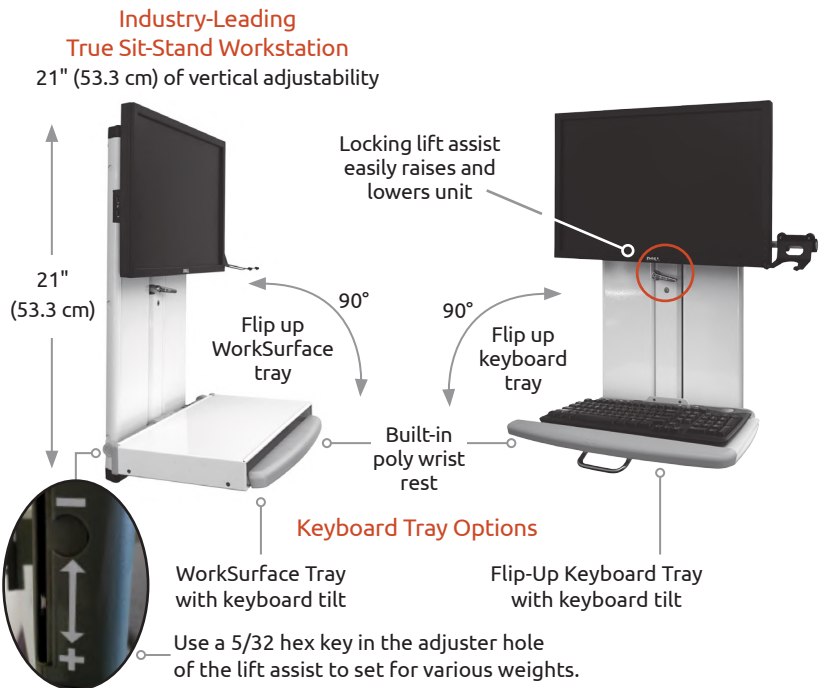

Available in three models: VT21, VTLP Low Profile, VTTM Dual Arm

"The doctor noticed the stowed unit didn't stick out much farther than the hand sanitizer."

VT21 Low Profile Workstation

Stows in as little as 4" (10 cm) from the wall

- **COMPACT.** The Low Profile model stows just 4" (10 cm) from the mounting surface. The stowed depth of the VT21 is 5.5" (14 cm), and the stowed depth of the Dual Arm model is 7.5" (19 cm).
- **TRUE SIT-STAND.** All models provide 21" of vertical adjustment for comfort both standing and sitting.
- **EASY WEIGHT ADJUSTMENT.** Lift assist is adjustable for various monitor and keyboard weights using a hex key in the adjuster hole in the lower left end cap. The handy adjustment indicator on the left side shows the degree of lift assist being used.
- **SMOOTH HEIGHT ADJUSTMENT.** Locking Lift Assist easily raises and lowers unit. Locks securely at desired height.
- **ADJUSTABLE MONITOR** with two height settings.
- **ERGONOMIC.** The WorkSurface Tray and/or Flip-Up Keyboard Tray can both be adjusted to positive, neutral, and negative tilt for greatest ergonomic comfort.
- **HYGIENIC.** Durable, easy-to-clean finish withstands harsh chemicals. Built with smooth aircraft-grade aluminum that doesn't allow microorganisms to hide.

Monitor, keyboard and mouse not included.

Specifications for all models

Adjustable Load capacity	10-25 lbs (4.5-11.3 kg)	
Dimensions	14" wide x 30" high (35.6 cm x 76 cm)	
Vertical adjust range	All models: 21" (53.3 cm)	
Depth with WorkSurface Tray extended	VT21	22" (56 cm)
	VTLP Low Profile	22" (56 cm)
	VTTM Dual Arm	36" (91.4 cm)
Depth with Flip-Up Keyboard Tray	VT21	12" (30.5 cm)
	VTLP Low Profile	12" (30.5 cm)
	VTTM Dual Arm	26" (66 cm)
Stowed depth	VT21	5.5" (14 cm)
	VTLP Low Profile	4" (10 cm)
	VTTM Dual Arm	7.5" (19 cm)
Horizontal rotation of mount	VT21	None
	VTLP Low Profile	None
	VTTM Dual Arm	180° at wall
Monitor rotation	VT21	360°
	VTLP Low Profile	None
	VTTM Dual Arm	360°
Monitor tilt	VT21	50°
	VTLP Low Profile	None
	VTTM Dual Arm	50°
VESA interface	75 mm and 100 mm	

Range of Motion Video

For more information contact your ICW representative or talk to one of our customer service representatives at 1-800-558-4435.