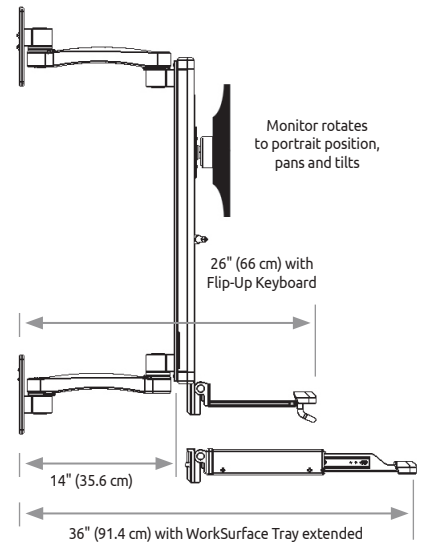

### Specifications for all models

<b>Adjustable Load capacity</b>	10-25 lbs (4.5-11.3 kg)	
<b>Dimensions</b>	14" wide x 30" high (35.6 cm x 76 cm)	
<b>Vertical adjust range</b>	<b>All models:</b> 21" (53.3 cm)	
<b>Depth with WorkSurface Tray extended</b>	<b>VT21</b>	22" (56 cm)
	<b>VTLP Low Profile</b>	22" (56 cm)
	<b>VTTM Dual Arm</b>	36" (91.4 cm)
<b>Depth with Flip-Up Keyboard Tray</b>	<b>VT21</b>	12" (30.5 cm)
	<b>VTLP Low Profile</b>	12" (30.5 cm)
	<b>VTTM Dual Arm</b>	26" (66 cm)
<b>Stowed depth</b>	<b>VT21</b>	5.5" (14 cm)
	<b>VTLP Low Profile</b>	4" (10 cm)
	<b>VTTM Dual Arm</b>	7.5" (19 cm)
<b>Horizontal rotation of mount</b>	<b>VT21</b>	None
	<b>VTLP Low Profile</b>	None
	<b>VTTM Dual Arm</b>	180° at wall
<b>Monitor rotation</b>	<b>VT21</b>	360°
	<b>VTLP Low Profile</b>	None
	<b>VTTM Dual Arm</b>	360°
<b>Monitor tilt</b>	<b>VT21</b>	50°
	<b>VTLP Low Profile</b>	None
	<b>VTTM Dual Arm</b>	50°
<b>VESA interface</b>	75 mm and 100 mm	

# Range of Motion and Dimension Drawings

### VTLP Low Profile

- Depth with WorkSurface Tray extended: 22" (56 cm)
- Depth with Flip-Up Keyboard Tray: 12" (30.5 cm)
- Stowed depth: 4" (10 cm)
- Mounts flat against the wall
- Monitor does not rotate or tilt

### VT21

- Depth with WorkSurface Tray extended: 22" (56 cm)
- Depth with Flip-Up Keyboard Tray: 12" (30.5 cm)
- Stowed depth: 5.5" (14 cm)
- Mounts flat against the wall
- Monitor rotates to portrait position, pans and tilts