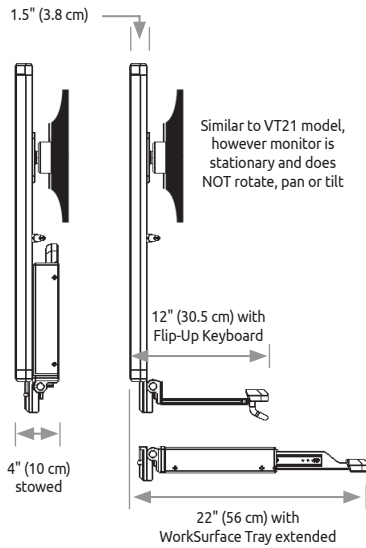

### Specifications for all models

<b>Adjustable Load capacity</b>	10-25 lbs (4.5-11.3 kg)	
<b>Dimensions</b>	14" wide x 30" high (35.6 cm x 76 cm)	
<b>Vertical adjust range</b>	<b>All models:</b> 21" (53.3 cm)	
<b>Depth with WorkSurface Tray extended</b>	<b>VT21</b>	22" (56 cm)
	<b>VTLP Low Profile</b>	22" (56 cm)
	<b>VTTM Dual Arm</b>	36" (91.4 cm)
<b>Depth with Flip-Up Keyboard Tray</b>	<b>VT21</b>	12" (30.5 cm)
	<b>VTLP Low Profile</b>	12" (30.5 cm)
	<b>VTTM Dual Arm</b>	26" (66 cm)
<b>Stowed depth</b>	<b>VT21</b>	5.5" (14 cm)
	<b>VTLP Low Profile</b>	4" (10 cm)
	<b>VTTM Dual Arm</b>	7.5" (19 cm)
<b>Horizontal rotation of mount</b>	<b>VT21</b>	None
	<b>VTLP Low Profile</b>	None
	<b>VTTM Dual Arm</b>	180° at wall
<b>Monitor rotation</b>	<b>VT21</b>	360°
	<b>VTLP Low Profile</b>	None
	<b>VTTM Dual Arm</b>	360°
<b>Monitor tilt</b>	<b>VT21</b>	50°
	<b>VTLP Low Profile</b>	None
	<b>VTTM Dual Arm</b>	50°
<b>VESA interface</b>	75 mm and 100 mm	

# Range of Motion and Dimension Drawings