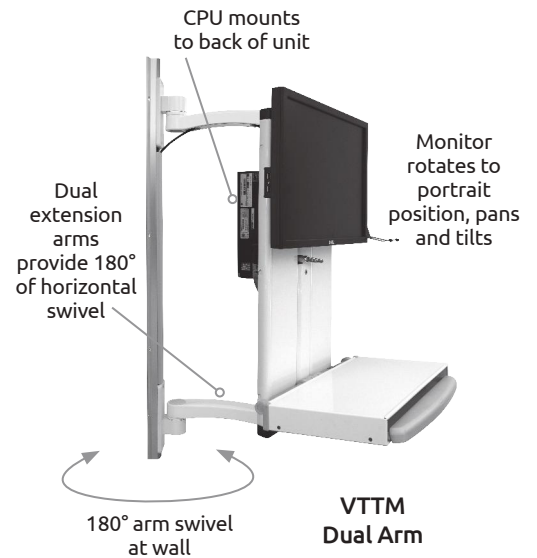

ICWUSA.com, Inc.
1487 Kingsley Drive
Medford, OR 97504
800-558-4435

Available in these 5 standard colors and 9 custom colors.