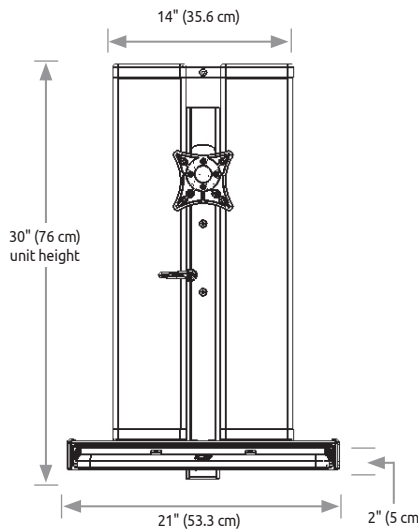

ICWUSA.com, Inc.
1487 Kingsley Drive
Medford, OR 97504
800-558-4435

Available in these 5 standard colors and 9 custom colors.