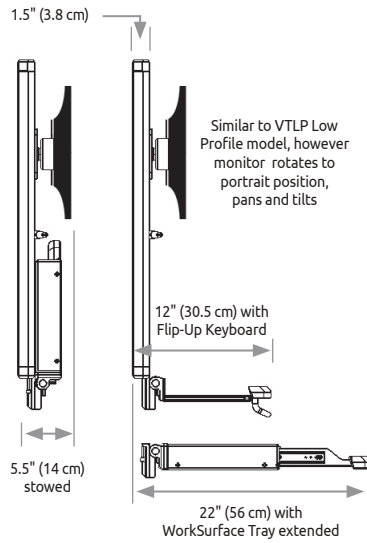

### Specifications for all models

<b>Adjustable Load capacity</b>	10-25 lbs (4.5-11.3 kg)	
<b>Dimensions</b>	14" wide x 30" high (35.6 cm x 76 cm)	
<b>Vertical adjust range</b>	<b>All models:</b> 21" (53.3 cm)	
<b>Depth with WorkSurface Tray extended</b>	<b>VT21</b>	22" (56 cm)
	<b>VTLP Low Profile</b>	22" (56 cm)
	<b>VTTM Dual Arm</b>	36" (91.4 cm)
<b>Depth with Flip-Up Keyboard Tray</b>	<b>VT21</b>	12" (30.5 cm)
	<b>VTLP Low Profile</b>	12" (30.5 cm)
	<b>VTTM Dual Arm</b>	26" (66 cm)
<b>Stowed depth</b>	<b>VT21</b>	5.5" (14 cm)
	<b>VTLP Low Profile</b>	4" (10 cm)
	<b>VTTM Dual Arm</b>	7.5" (19 cm)
<b>Horizontal rotation of mount</b>	<b>VT21</b>	None
	<b>VTLP Low Profile</b>	None
	<b>VTTM Dual Arm</b>	180° at wall
<b>Monitor rotation</b>	<b>VT21</b>	360°
	<b>VTLP Low Profile</b>	None
	<b>VTTM Dual Arm</b>	360°
<b>Monitor tilt</b>	<b>VT21</b>	50°
	<b>VTLP Low Profile</b>	None
	<b>VTTM Dual Arm</b>	50°
<b>VESA interface</b>	75 mm and 100 mm	

Range of Motion Video

For more information contact your ICW representative or talk to one of our customer service representatives at 1-800-558-4435.

# Range of Motion and Dimension Drawings

### VTLP Low Profile

- Depth with WorkSurface Tray extended: 22" (56 cm)
- Depth with Flip-Up Keyboard Tray: 12" (30.5 cm)
- Stowed depth: 4" (10 cm)
- Mounts flat against the wall
- Monitor does not rotate or tilt