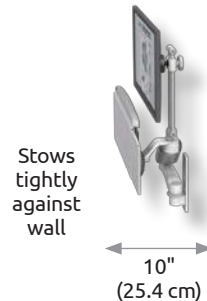

Specifications—Ultra 180

Load capacity	32 lbs (14.5 kg)
Vertical adjustment range	16" (40.6 cm)
Reach of 180 Arm	16" (40.6 cm)
Stowed depth	10" (25.4 cm)
Horizontal rotation at wall	180°
Horizontal rotation at A1 joint	270°
Monitor tilt	50°
Monitor swivel	270°
Monitor rotation	Landscape to portrait position
VESA interface	75 mm and 100 mm

Monitor, keyboard and mouse not included

For more information contact your ICW representative or talk to one of our customer service representatives at 1-800-558-4435.

Range of Motion Video

Industry-leading range of motion. Extensive configurations and versatility.

The ONLY arm with full 180° of vertical rotation and up to 360° of horizontal rotation.

Industry-leading vertical range of motion

UL180EV7-W3-KUB-A1

Industry-leading horizontal range of motion

UL180P-W3-KUB-AS1
Ultra 180 shown with Dual Monitors, Flip Up Keyboard Tray, and AS1 extension mounted at the front of the arm.