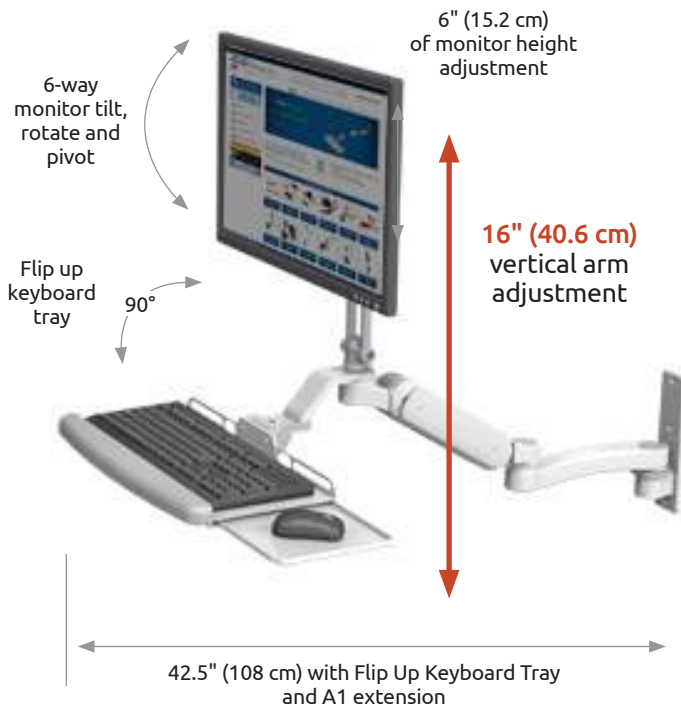

The Ultra arm is protected by U.S. Patent 9,243,743

Create your ultimate workstation with the unique, patented Ultra 180 system

- **SLEEK, VERSATILE DESIGN.** The Ultra 180 can be configured to your specific needs. Ideal for computer workstations and for mounting medical and industrial devices.
- **ERGONOMIC.** Relieve eye, neck and back strain by easily moving arm to the most comfortable position. Keyboard adjusts to positive, neutral, and negative tilt for maximum ergonomic benefit.
- **MONITOR ROTATES** for portrait viewing of images and pages. Eliminates scrolling.
- **EXTENDS AND RETRACTS.** Effortlessly push your display out of the way when it's not in use.
- **COMPACT.** The Ultra 180 stows just 10" (25.4 cm) from the mounting surface, making it the perfect choice for tight spaces.

Specifications—Ultra 180

Load capacity	32 lbs (14.5 kg)
Vertical adjustment range	16" (40.6 cm)
Reach of 180 Arm	16" (40.6 cm)
Stowed depth	10" (25.4 cm)
Horizontal rotation at wall	180°
Horizontal rotation at A1 joint	270°
Monitor tilt	50°
Monitor swivel	270°
Monitor rotation	Landscape to portrait position
VESA interface	75 mm and 100 mm

Monitor, keyboard and mouse not included

For more information contact your ICW representative or talk to one of our customer service representatives at 1-800-558-4435.

Range of Motion Video

Industry-leading range of motion. Extensive configurations and versatility.

The ONLY arm with full 180° of vertical rotation and up to 360° of horizontal rotation.

Industry-leading vertical range of motion

UL180EV7-W3-KUB-A1

Industry-leading horizontal range of motion

UL180P-W3-KUB-AS1
Ultra 180 shown with Dual Monitors, Flip Up Keyboard Tray, and AS1 extension mounted at the front of the arm.