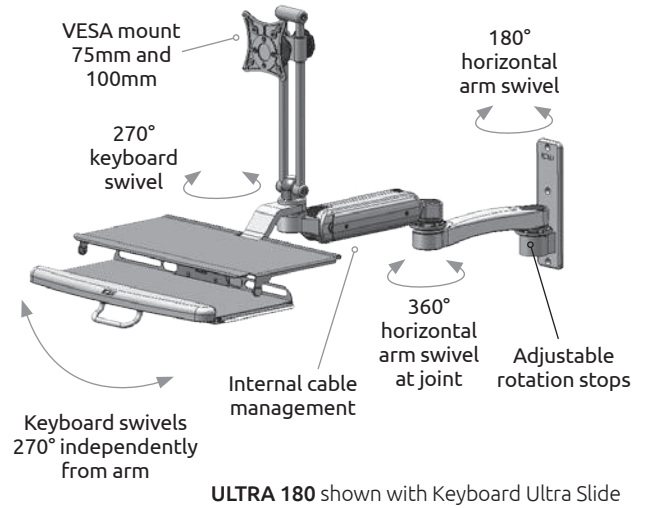

The Ultra arm is protected by U.S. Patent 9,243,743

Create your ultimate workstation with the unique, patented Ultra 180 system

- **SLEEK, VERSATILE DESIGN.** The Ultra 180 can be configured to your specific needs. Ideal for computer workstations and for mounting medical and industrial devices.
- **ERGONOMIC.** Relieve eye, neck and back strain by easily moving arm to the most comfortable position. Keyboard adjusts to positive, neutral, and negative tilt for maximum ergonomic benefit.
- **MONITOR ROTATES** for portrait viewing of images and pages. Eliminates scrolling.
- **EXTENDS AND RETRACTS.** Effortlessly push your display out of the way when it's not in use.
- **COMPACT.** The Ultra 180 stows just 10" (25.4 cm) from the mounting surface, making it the perfect choice for tight spaces.

Specifications—Ultra 180

Load capacity	32 lbs (14.5 kg)
Vertical adjustment range	16" (40.6 cm)
Reach of 180 Arm	16" (40.6 cm)
Stowed depth	10" (25.4 cm)
Horizontal rotation at wall	180°
Horizontal rotation at A1 joint	270°
Monitor tilt	50°
Monitor swivel	270°
Monitor rotation	Landscape to portrait position
VESA interface	75 mm and 100 mm

Monitor, keyboard and mouse not included

For more information contact your ICW representative or talk to one of our customer service representatives at 1-800-558-4435.

Range of Motion Video

Industry-leading range of motion. Extensive configurations and versatility.

The ONLY arm with full 180° of vertical rotation and up to 360° of horizontal rotation.

Industry-leading vertical range of motion

UL180EV7-W3-KUB-A1

Industry-leading horizontal range of motion

UL180P-W3-KUB-AS1
Ultra 180 shown with Dual Monitors, Flip Up Keyboard Tray, and AS1 extension mounted at the front of the arm.