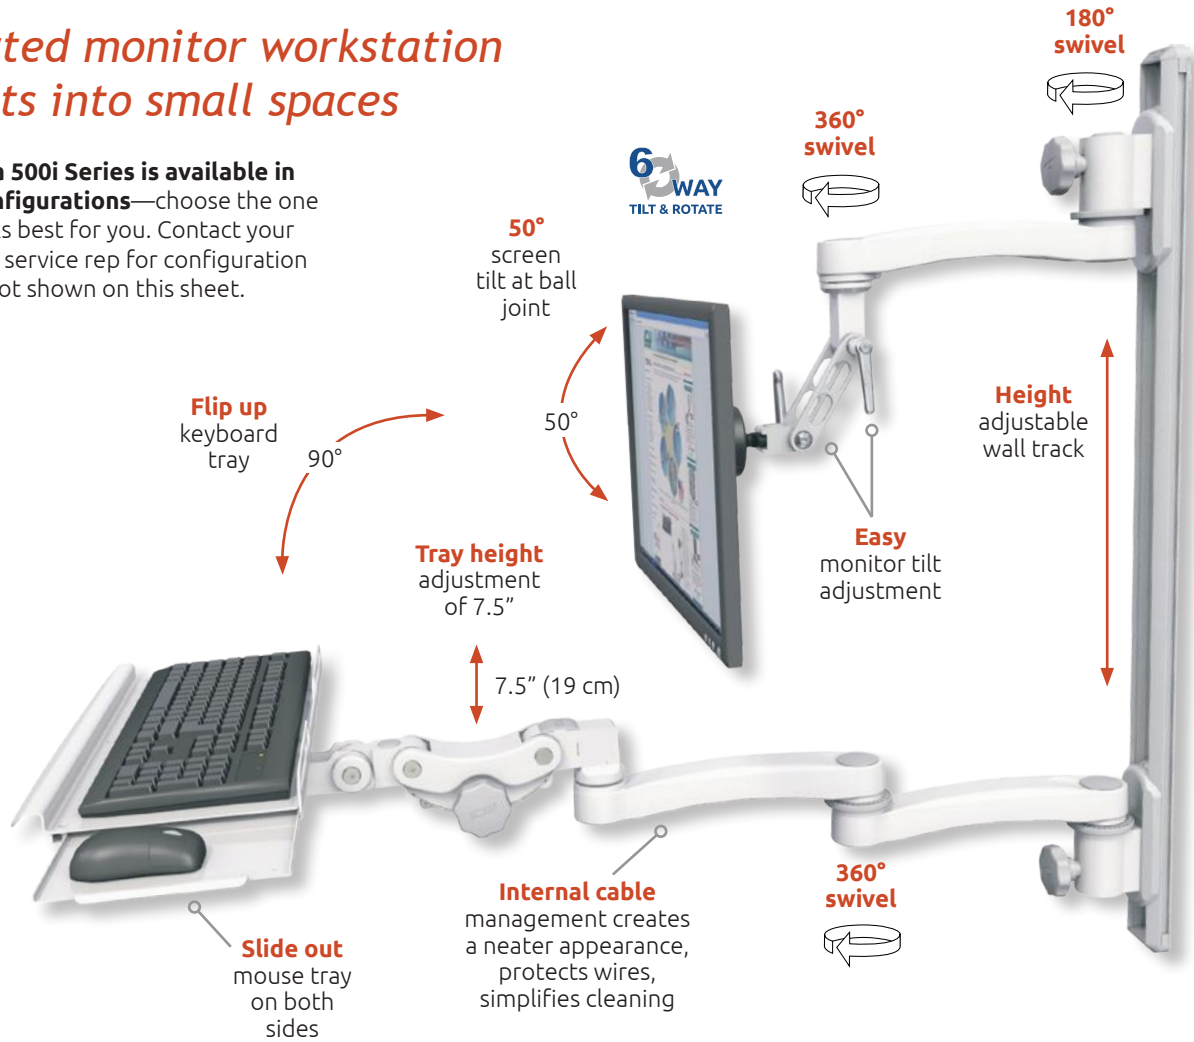

*Inverted monitor workstation fits into small spaces*

The Ultra 500i Series is available in many configurations—choose the one that works best for you. Contact your customer service rep for configuration options not shown on this sheet.

Range of Motion Video

Monitor and keyboard not included

Maximum Reach	Screen Swivel	Screen Tilt	Arm Swivel
42" (106.68 cm)	360°	180°	180°

*Easily adjusts for ergonomic comfort*

- The Ultra 500i workstation is an ideal choice for healthcare environments where space is at a premium.
- The ultra-maneuverable LCD and keyboard mounting system fits on a slim wall track, reaches up to 42" (106.68 cm) with two arms and folds to a compact 5.5" (14 cm) against the wall.
- The keyboard tray has a slide-out mouse tray on both sides and flips up and out of the way when not in use.
  - 19", 36" and 50" wall track options
  - 11" and 20" extension arms available for both keyboard and monitor
  - Several fold-up keyboard tray options available

*Need a custom solution? Contact your ICW Rep for more information.*

**Load capacity:** 18 lbs (8.16 kg) LCD only, 28 lbs (12.7 kg) LCD and keyboard  
**Maximum reach:** 42" (106.68 cm)  
**Stowed depth:** 5.5" (14 cm)  
**Arm swivel at mount:** 180°  
**Screen swivel:** 360°  
**Screen tilt:** 180°  
**VESA interface:** 75mm and 100mm

*STOWED*

5.5"  
(14 cm)

**UL500i-C8X12**  
Inverted monitor  
Ceiling mount

**UL500i-T36D-KUB-A3**  
Inverted monitor, armless  
Keyboard tray with 1 Ultra arm  
36" track mount

**UL500i-P2-A2**  
Inverted monitor, 2 arms  
Pole mount