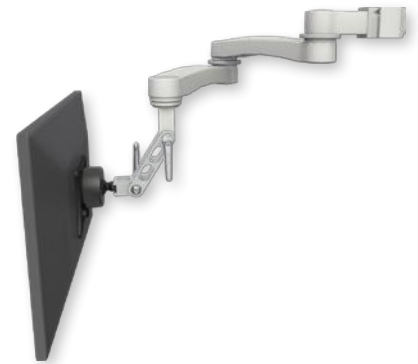

Range of Motion Video

Monitor and keyboard not included

Maximum Reach	Screen Swivel	Screen Tilt	Arm Swivel
42" (106.68 cm)	360°	180°	180°

*Easily adjusts for ergonomic comfort*

- The Ultra 500i workstation is an ideal choice for healthcare environments where space is at a premium.
- The ultra-maneuverable LCD and keyboard mounting system fits on a slim wall track, reaches up to 42" (106.68 cm) with two arms and folds to a compact 5.5" (14 cm) against the wall.
- The keyboard tray has a slide-out mouse tray on both sides and flips up and out of the way when not in use.
  - 19", 36" and 50" wall track options
  - 11" and 20" extension arms available for both keyboard and monitor
  - Several fold-up keyboard tray options available

*Need a custom solution? Contact your ICW Rep for more information.*

**Load capacity:** 18 lbs (8.16 kg) LCD only, 28 lbs (12.7 kg) LCD and keyboard  
**Maximum reach:** 42" (106.68 cm)  
**Stowed depth:** 5.5" (14 cm)  
**Arm swivel at mount:** 180°  
**Screen swivel:** 360°  
**Screen tilt:** 180°  
**VESA interface:** 75mm and 100mm

# Configuration Options and Stowed Drawing

**UL500i-T19-A1**  
Inverted monitor, 1 arm  
19" track mount

**UL500i-T36D-KPP**  
Inverted monitor, armless  
Keyboard tray with Paralink  
36" track mount

**UL500i-T50D-KPB-A1**  
Inverted monitor, armless  
Keyboard tray with Paralink, 1 arm  
50" track mount

*STOWED*

5.5"  
(14 cm)

**UL500i-C8X12**  
Inverted monitor  
Ceiling mount

**UL500i-T36D-KUB-A3**  
Inverted monitor, armless  
Keyboard tray with 1 Ultra arm  
36" track mount

**UL500i-P2-A2**  
Inverted monitor, 2 arms  
Pole mount