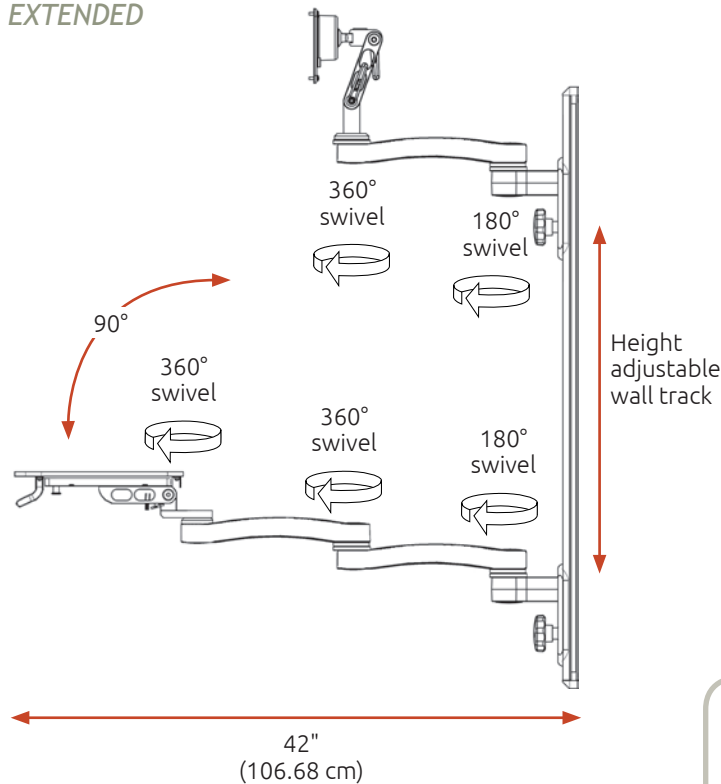

Need a custom solution?
Contact your ICW Rep for more information.

Load capacity: 18 lbs (8.16 kg) LCD only,
28 lbs (12.7 kg) LCD and keyboard

Maximum reach: 42" (106.68 cm)

Stowed depth: 5.5" (14 cm)

Arm swivel at mount: 180°

Configuration Options and Dimension Drawings

19" WALL TRACK

UL500-T19D-KUF

- Armless monitor
- Armless keyboard tray

36" WALL TRACK

UL500-T36D-KPB-A4

- Monitor with 2 Ultra arms
- Keyboard tray with Paralink and 2 Ultra arms

50" WALL TRACK

UL500-T50D-KP12-A2

- Armless monitor
- Keyboard tray with Paralink and 2 Ultra arms

EXTENDED

STOWED