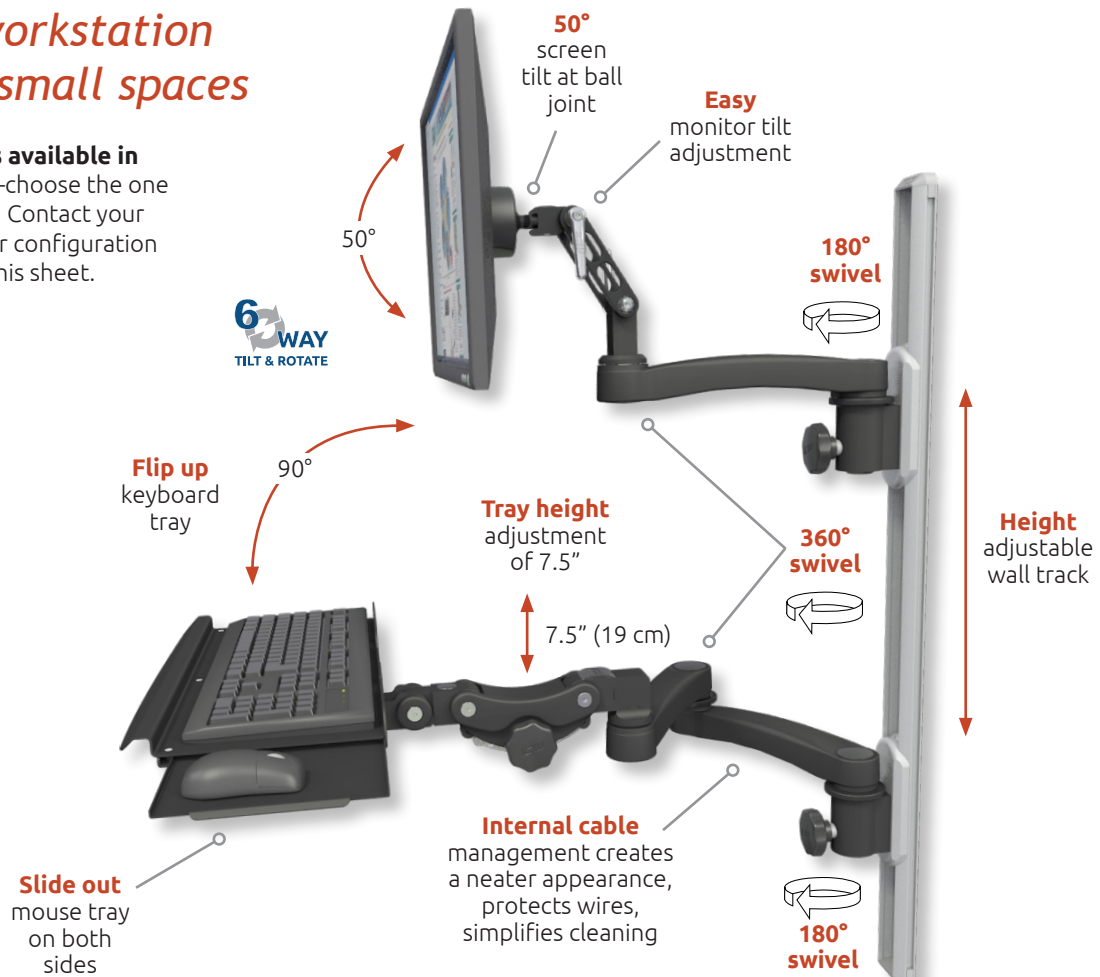

Wall track workstation fits into small spaces

The Ultra 500 Series is available in many configurations—choose the one that works best for you. Contact your customer service rep for configuration options not shown on this sheet.

Range of Motion Video

Monitor and keyboard not included

Easily adjusts for ergonomic comfort

- The Ultra 500 workstation is an ideal choice for healthcare environments where space is at a premium.
- The ultra-maneuverable LCD and keyboard mounting system fits on a slim wall track, reaches up to 42" (106.68 cm) with two arms and folds to a compact 5.5" (14 cm) against the wall.
- The keyboard tray has a slide-out mouse tray on both sides and flips up and out of the way when not in use.
 - 19", 36" and 50" wall track options
 - 11" extension arms available for both keyboard and monitor
 - Several fold-up keyboard tray options available

Need a custom solution?
Contact your ICW Rep for more information.

Load capacity: 18 lbs (8.16 kg) LCD only,
28 lbs (12.7 kg) LCD and keyboard

Maximum reach: 42" (106.68 cm)

Stowed depth: 5.5" (14 cm)

Arm swivel at mount: 180°

Screen swivel: 360°

Screen tilt: 180°

VESA interface: 75mm and 100mm

Select a color

Specify one of our durable powder coating finishes with your order:

Gloss White (MW), Writable Black (WB), A-dec Tan (T), Pelton Putty (P), and Quartz Gray (QG)