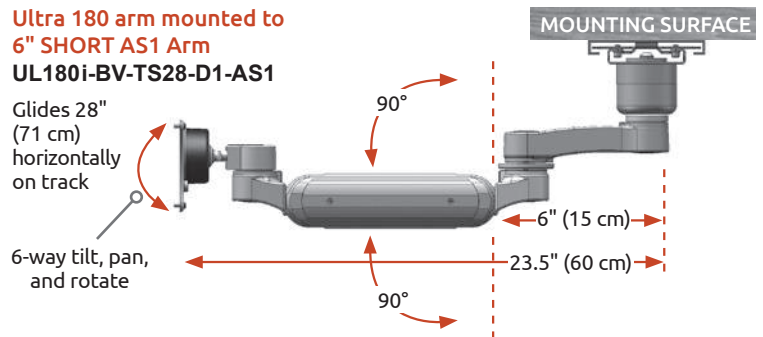

Adaptable monitor mount with three range of motion options

Ultra 180 arm mounted to 1" DESK PUCK UL180i-BV-TS28-D1

Glides 28" (71 cm) horizontally on track

Ultra 180 arm mounted to 6" SHORT AS1 Arm UL180i-BV-TS28-D1-AS1

Glides 28" (71 cm) horizontally on track

Ultra 180 arm mounted to 12" STANDARD A1 Arm UL180i-BV-TS28-D1-A1

Glides 28" (71 cm) horizontally on track

Convenient, Versatile Undercabinet Monitor Mount

Monitor smoothly glides 28" horizontally on an undercabinet track

Available in three configurations

- Desk puck
- Short extension arm
- Standard extension arm

Monitor not included.

The Ultra 180 and Ultra 182 arms are protected by U.S. Patent 9,243,743

Specifications

Load capacity	32 lbs (14.5 kg)
Vertical adjust range	16" (40.6 cm)
Maximum reach	
Ultra 180 arm on desk puck	18" (45.7 cm)
Ultra 180 arm with AS1 extension	23.5" (60 cm)
Ultra 180 arm with A1 extension	28" (71 cm)
Horizontal glide	28" (71 cm)
Stowed depth	10" (25.4 cm)
Horizontal rotation	180° at mount
Arm swivel at mount	Up to 360°
Screen swivel	360°
Screen tilt	50°
VESA interface	75 mm and 100 mm

- Smooth, responsive movement both vertically and horizontally
- 16" (40.6 cm) of vertical height adjustability
- **Adjustable** rotation stops to protect equipment and facility
- Internal cable management
- *Ultra 180 arm rotates up to 360°*
- *Range of motion of the undercabinet configuration depends on mounting surface and cabinet limitations*