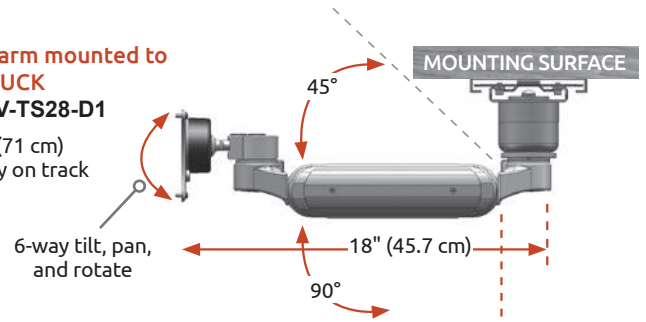

Adaptable monitor mount with three range of motion options

Ultra 180 arm mounted to 1" DESK PUCK UL180i-BV-TS28-D1

Glides 28" (71 cm) horizontally on track

Ultra 180 arm mounted to 6" SHORT AS1 Arm UL180i-BV-TS28-D1-AS1

Glides 28" (71 cm) horizontally on track

Ultra 180 arm mounted to 12" STANDARD A1 Arm UL180i-BV-TS28-D1-A1

Glides 28" (71 cm) horizontally on track

Convenient, Versatile Undercabinet Monitor Mount

Monitor smoothly glides 28" horizontally on an undercabinet track

- Provides outstanding reach for an undercabinet monitor.
- Takes advantage of unused undercabinet space.
- The unique and patented Ultra 180 arm offers a full range of vertical and horizontal motion for a monitor.
- This arm provides 180° of vertical arm rotation and up to 360° of horizontal rotation.
- The Ultra 180 stows snugly under the counter when not in use, making it the perfect choice for tight spaces.

Available in three configurations

- Desk puck
- Short extension arm
- Standard extension arm

Monitor not included.

The Ultra 180 and Ultra 182 arms are protected by U.S. Patent 9,243,743

Specifications

Load capacity	32 lbs (14.5 kg)
Vertical adjust range	16" (40.6 cm)
Maximum reach	
Ultra 180 arm on desk puck	18" (45.7 cm)
Ultra 180 arm with AS1 extension	23.5" (60 cm)
Ultra 180 arm with A1 extension	28" (71 cm)
Horizontal glide	28" (71 cm)
Stowed depth	10" (25.4 cm)
Horizontal rotation	180° at mount
Arm swivel at mount	Up to 360°
Screen swivel	360°
Screen tilt	50°
VESA interface	75 mm and 100 mm