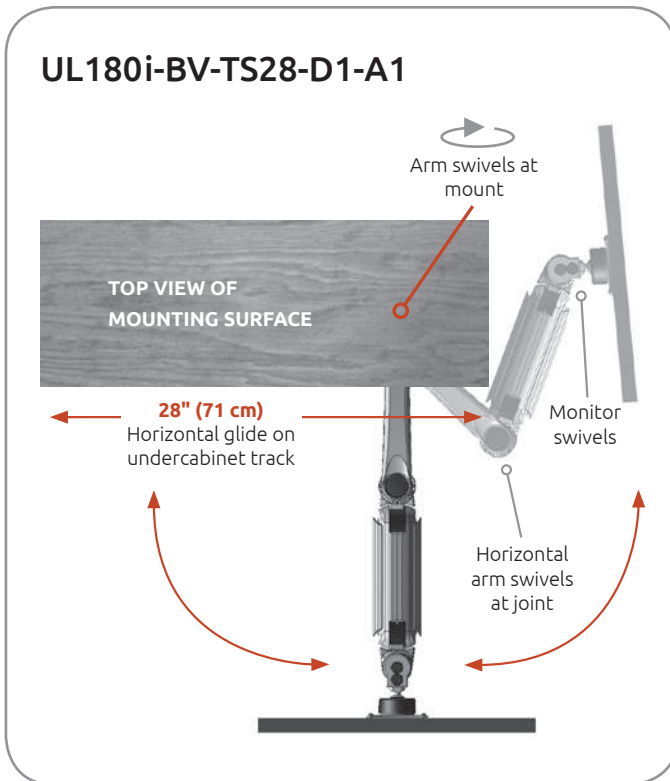

TOP VIEWS

ICWUSA.com, Inc.
1487 Kingsley Drive
Medford, OR 97504
800-558-4435

Scott Herschmiller
403-866-2577
ICWUSA Factory
Representatives for Canada

Available in these 5 standard colors and 9 custom colors.