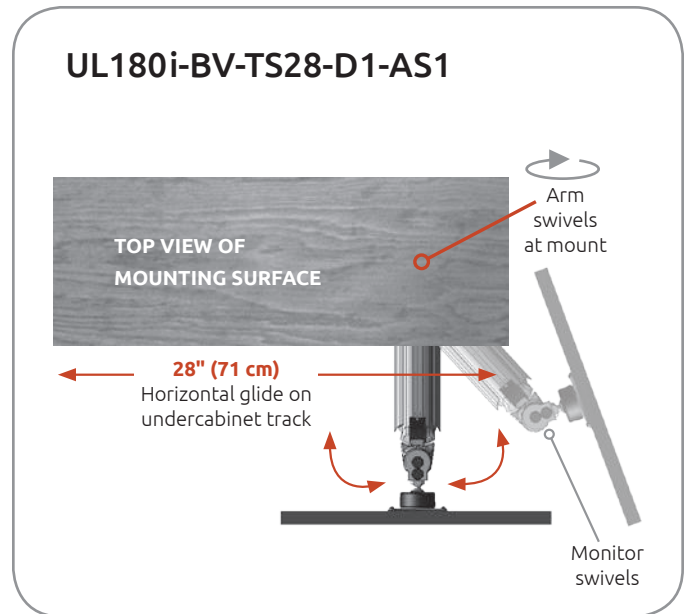

TOP VIEWS

ICWUSA.com, Inc.
1487 Kingsley Drive
Medford, OR 97504
800-558-4435

Scott Herschmiller
403-866-2577
ICWUSA Factory
Representatives for Canada

Available in these 5 standard colors and 9 custom colors.