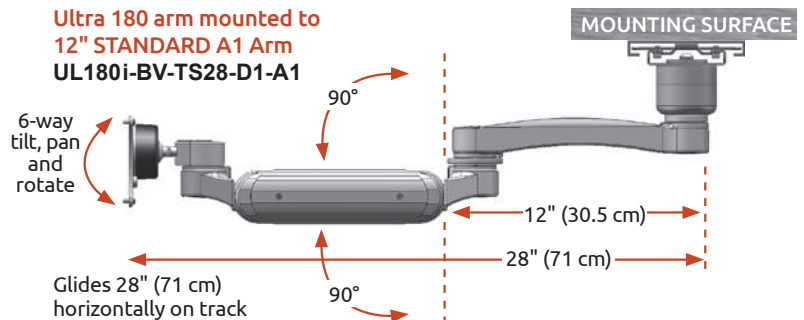

Adaptable monitor mount with three range of motion options

Ultra 180 arm mounted to 1" DESK PUCK UL180i-BV-TS28-D1

Glides 28" (71 cm) horizontally on track

Ultra 180 arm mounted to 6" SHORT AS1 Arm UL180i-BV-TS28-D1-AS1

Glides 28" (71 cm) horizontally on track

Ultra 180 arm mounted to 12" STANDARD A1 Arm UL180i-BV-TS28-D1-A1

Glides 28" (71 cm) horizontally on track

Convenient, Versatile Undercabinet Monitor Mount

Monitor smoothly glides 28" horizontally on an undercabinet track

- Provides outstanding reach for an undercabinet monitor.
- Takes advantage of unused undercabinet space.
- The unique and patented Ultra 180 arm offers a full range of vertical and horizontal motion for a monitor.
- This arm provides 180° of vertical arm rotation and up to 360° of horizontal rotation.
- The Ultra 180 stows snugly under the counter when not in use, making it the perfect choice for tight spaces.

Available in three configurations

- Desk puck
- Short extension arm
- Standard extension arm

Monitor not included.

The Ultra 180 and Ultra 182 arms are protected by U.S. Patent 9,243,743

Specifications

Load capacity	32 lbs (14.5 kg)
Vertical adjust range	16" (40.6 cm)
Maximum reach	
Ultra 180 arm on desk puck	18" (45.7 cm)
Ultra 180 arm with AS1 extension	23.5" (60 cm)
Ultra 180 arm with A1 extension	28" (71 cm)
Horizontal glide	28" (71 cm)
Stowed depth	10" (25.4 cm)
Horizontal rotation	180° at mount
Arm swivel at mount	Up to 360°
Screen swivel	360°
Screen tilt	50°
VESA interface	75 mm and 100 mm