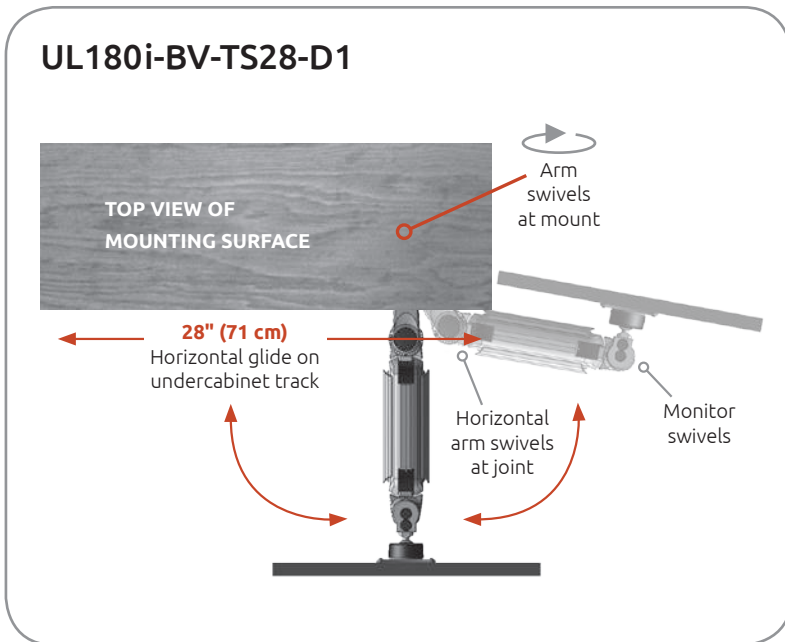

- Provides outstanding reach for an undercabinet monitor.
- Takes advantage of unused undercabinet space.
- The unique and patented Ultra 180 arm offers a full range of vertical and horizontal motion for a monitor.
- This arm provides 180° of vertical arm rotation and up to 360° of horizontal rotation.
- The Ultra 180 stows snugly under the counter when not in use, making it the perfect choice for tight spaces.

Available in three configurations

- Desk puck
- Short extension arm
- Standard extension arm

Monitor not included.

The Ultra 180 and Ultra 182 arms are protected by U.S. Patent 9,243,743

Specifications

Load capacity	32 lbs (14.5 kg)
Vertical adjust range	16" (40.6 cm)
Maximum reach	
Ultra 180 arm on desk puck	18" (45.7 cm)
Ultra 180 arm with AS1 extension	23.5" (60 cm)
Ultra 180 arm with A1 extension	28" (71 cm)
Horizontal glide	28" (71 cm)
Stowed depth	10" (25.4 cm)
Horizontal rotation	180° at mount
Arm swivel at mount	Up to 360°
Screen swivel	360°
Screen tilt	50°
VESA interface	75 mm and 100 mm

For more information contact your ICW representative or talk to one of our customer service representatives at 1-800-558-4435.

Range of Motion and Dimension Drawings

All three models glide 28" horizontally on an undercabinet track

- Smooth, responsive movement both vertically and horizontally
- 16" (40.6 cm) of vertical height adjustability
- **Adjustable** rotation stops to protect equipment and facility
- Internal cable management
- *Ultra 180 arm rotates up to 360°*
- *Range of motion of the undercabinet configuration depends on mounting surface and cabinet limitations*