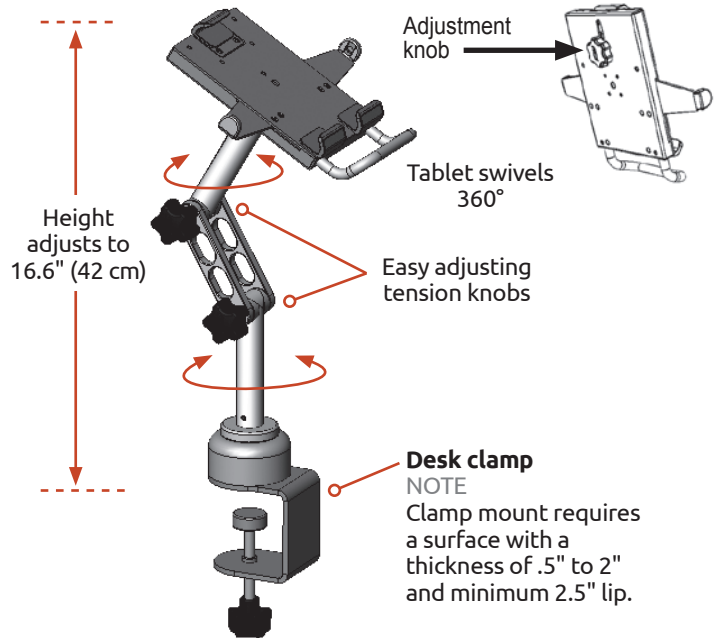

# Range of Motion and Dimension Drawings

Available in 3 Models

MODEL: **TABSDM**

## Theft Resistant Desk Mount

Requires custom ICW key for tablet removal.

MODEL: **TABCC**

## Clamp Mount

Tablet secures to plate with adjustment knob.  
Does not include theft resistant fastener.

MODEL: **TABV**

## Tablet Mount Plate with 100mm VESA compatibility

Does not include stand. Includes both adjustment knob and theft resistant fastener.

ICWUSA.com, Inc.  
1487 Kingsley Drive  
Medford, OR 97504  
800-558-4435