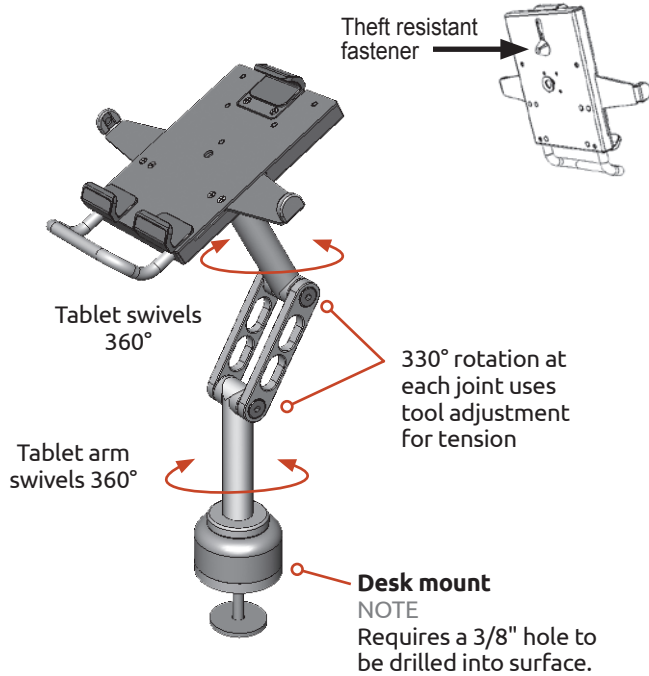

Range of Motion and Dimension Drawings

Available in 3 Models

MODEL: **TABSDM**

Theft Resistant Desk Mount

Requires custom ICW key for tablet removal.

MODEL: **TABCC**