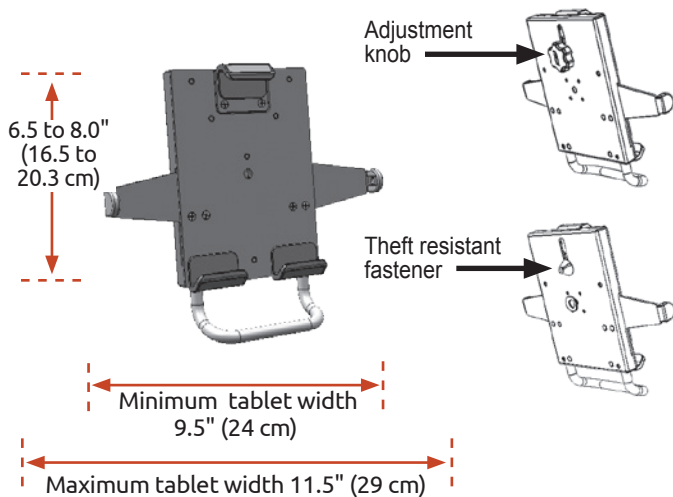

# Range of Motion and Dimension Drawings

Available in 3 Models

MODEL: **TABSDM**

## Theft Resistant Desk Mount

Requires custom ICW key for tablet removal.

MODEL: **TABCC**

## Clamp Mount

Tablet secures to plate with adjustment knob.  
Does not include theft resistant fastener.

MODEL: **TABV**

## Tablet Mount Plate with 100mm VESA compatibility

Does not include stand. Includes both adjustment knob and theft resistant fastener.

ICWUSA.com, Inc.  
1487 Kingsley Drive  
Medford, OR 97504  
800-558-4435