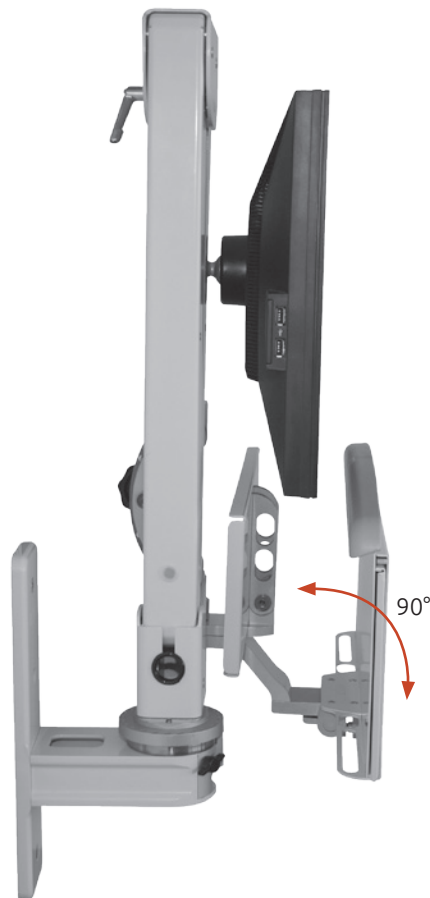

Convenient Flip Up Service Tray

Cleanable surface can be removed and reapplied

Mounts to any ICW arm that has our new Ultra Flip Up Keyboard Tray

Tray holds medications and other small, important items

1/4" lip prevents items from rolling off

Mounts conveniently under the monitor

Need a custom solution? Contact your ICW Rep for more information.

Service Tray

Shown on both the Double Elite and Inverted Ultra 180 Arms

- Mounts to any ICW arm that has our **NEW** Ultra Flip Up Keyboard Tray
- 16" by 5½" tray holds medications and other small, important items
- Conveniently flips up and stows completely under the monitor
- Smooth, cleanable surface that can be removed and reapplied

Horizontal Swivel

180°

Tray Tilt

90°

- Load capacity:** 18 lbs (8.2 kg)
- Size:** 16" x 5.5" (48.9 cm x 24.3 cm)
- Lip depth:** .25" (.6 cm)
- Tray swivel:** 180°
- Stows:** Completely under monitor

Select a color

Specify one of our durable powder coating finishes with your order:

Gloss White (MW), Writable Black (WB), A-dec Tan (T), Pelton Putty (P), and Quartz Gray (QG)

Range of Motion and Dimension Drawings

Compact stowage
service tray flips up
and stows completely
under the monitor