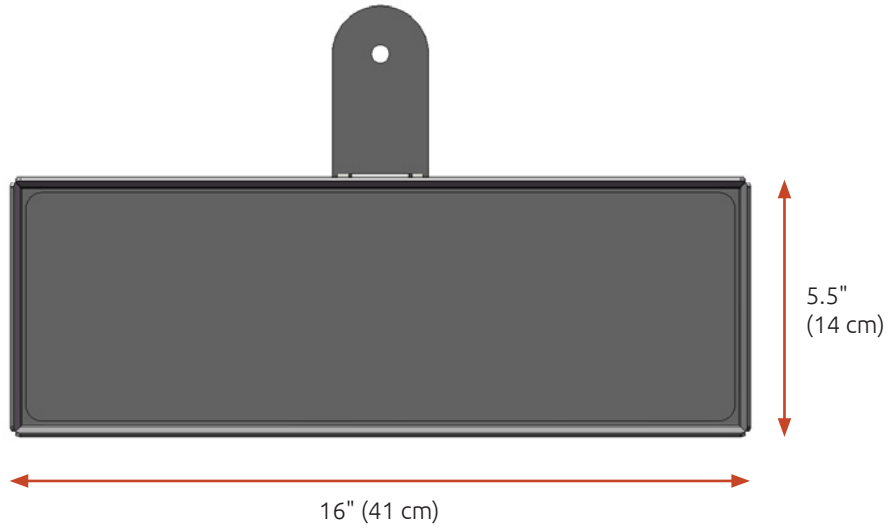

Mounts conveniently under the monitor

Need a custom solution? Contact your ICW Rep for more information.

Service Tray

Shown on both the Double Elite and Inverted Ultra 180 Arms

- Mounts to any ICW arm that has our **NEW** Ultra Flip Up Keyboard Tray
- 16" by 5½" tray holds medications and other small, important items
- Conveniently flips up and stows completely under the monitor
- Smooth, cleanable surface that can be removed and reapplied

Horizontal Swivel

180°

Tray Tilt

90°

- Load capacity:** 18 lbs (8.2 kg)
- Size:** 16" x 5.5" (48.9 cm x 24.3 cm)
- Lip depth:** .25" (.6 cm)
- Tray swivel:** 180°
- Stows:** Completely under monitor

Select a color

Specify one of our durable powder coating finishes with your order:

Gloss White (MW), Writable Black (WB), A-dec Tan (T), Pelton Putty (P), and Quartz Gray (QG)

Range of Motion and Dimension Drawings

Compact stowage
service tray flips up
and stows completely
under the monitor