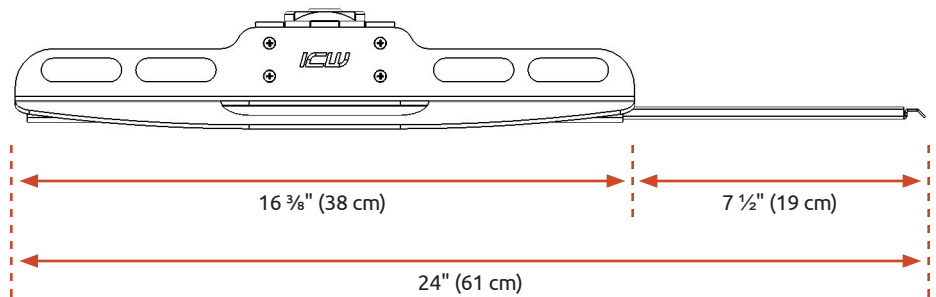

\*All mounting arms attached to laptop trays in photos are optional.

For more information contact your ICW representative or talk to one of our customer service representatives at 1-800-558-4435.

## Range of Motion and Dimension Drawings

**EXTENDED VIEW**  
(above)

**STOWED VIEW**  
(below)

Shown on a wall mount with two Ultra A1 arms.

**FRONT VIEW WITH SLIDE-OUT MOUSE TRAY**

Available in these 5 standard colors and 9 custom colors.