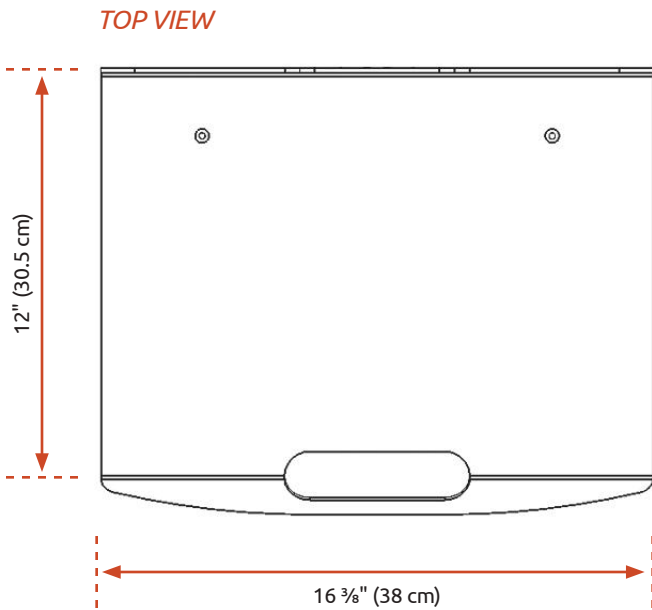

## Stowable Laptop Tray

- SLEEK DESIGN and sturdy construction. Engineered for years of reliable service.
- OPTIONAL SLIDING MOUSE TRAY (LUS mouse) can be pulled out to left or right side.
- GENEROUS SIZE fits most laptop computers. Space-saving profile.
- ERGONOMIC. Laptop tray adjusts to positive, neutral, and negative tilt for maximum ergonomic benefit.
- STOWS just 6 1/4" (15.9 cm) from the wall on an Ultra arm.
- MOUNTS to most ICW mount configurations.
- AVAILABLE in options that mount to the wall, on a wall track, desk or pole.

<b>Load Capacity</b>	<b>30 lbs (13.6 kg)</b>
<b>Laptop Tray Size</b>	<b>16 3/8" x 12" (41 x 30.5 cm) usable area</b>
<b>Stowed Depth</b>	<b>6 1/4" (15.9 cm) from wall</b>
<b>Tray Swivel</b>	<b>180°</b>
<b>Tray Tilt</b>	<b>90°</b>
<b>Shipping Weight</b>	<b>9.3 lbs (tray only)</b>

## Range of Motion and Dimension Drawings

**EXTENDED VIEW**  
(above)

**STOWED VIEW**  
(below)

Shown on a wall mount with two Ultra A1 arms.

**FRONT VIEW WITH SLIDE-OUT MOUSE TRAY**

Available in these 5 standard colors and 9 custom colors.