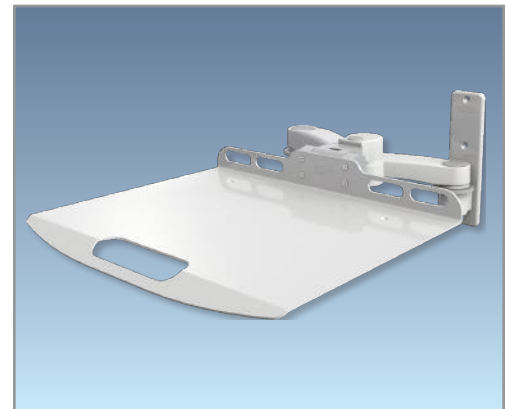

LUS\*

LUS\*

LUS Stowed\*

LTU\*

(Model does not include slide-out mouse tray)

## Stowable Laptop Tray

- SLEEK DESIGN and sturdy construction. Engineered for years of reliable service.
- OPTIONAL SLIDING MOUSE TRAY (LUS mouse) can be pulled out to left or right side.
- GENEROUS SIZE fits most laptop computers. Space-saving profile.
- ERGONOMIC. Laptop tray adjusts to positive, neutral, and negative tilt for maximum ergonomic benefit.
- STOWS just 6 1/4" (15.9 cm) from the wall on an Ultra arm.
- MOUNTS to most ICW mount configurations.
- AVAILABLE in options that mount to the wall, on a wall track, desk or pole.

<b>Load Capacity</b>	<b>30 lbs (13.6 kg)</b>
<b>Laptop Tray Size</b>	<b>16 3/8" x 12" (41 x 30.5 cm) usable area</b>
<b>Stowed Depth</b>	<b>6 1/4" (15.9 cm) from wall</b>
<b>Tray Swivel</b>	<b>180°</b>
<b>Tray Tilt</b>	<b>90°</b>
<b>Shipping Weight</b>	<b>9.3 lbs (tray only)</b>

## Range of Motion and Dimension Drawings

**EXTENDED VIEW**  
(above)

**STOWED VIEW**  
(below)

Shown on a wall mount with two Ultra A1 arms.

**FRONT VIEW WITH SLIDE-OUT MOUSE TRAY**

Available in these 5 standard colors and 9 custom colors.