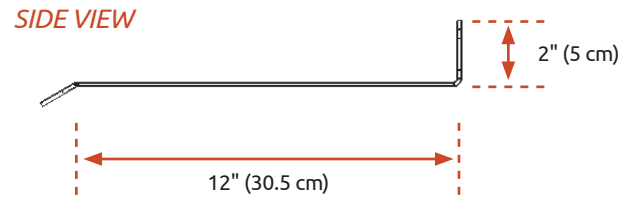

Range of Motion and Dimension Drawings

EXTENDED VIEW
(above)

STOWED VIEW
(below)

Shown on a wall mount with two Ultra A1 arms.