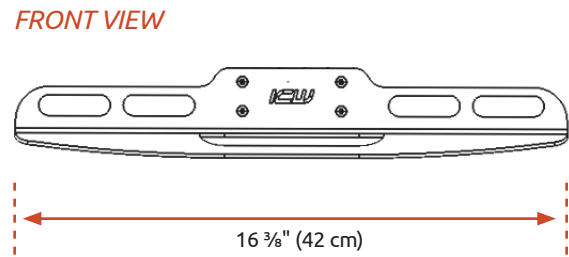

Range of Motion and Dimension Drawings

EXTENDED VIEW
(above)

STOWED VIEW
(below)

Shown on a wall mount with two Ultra A1 arms.