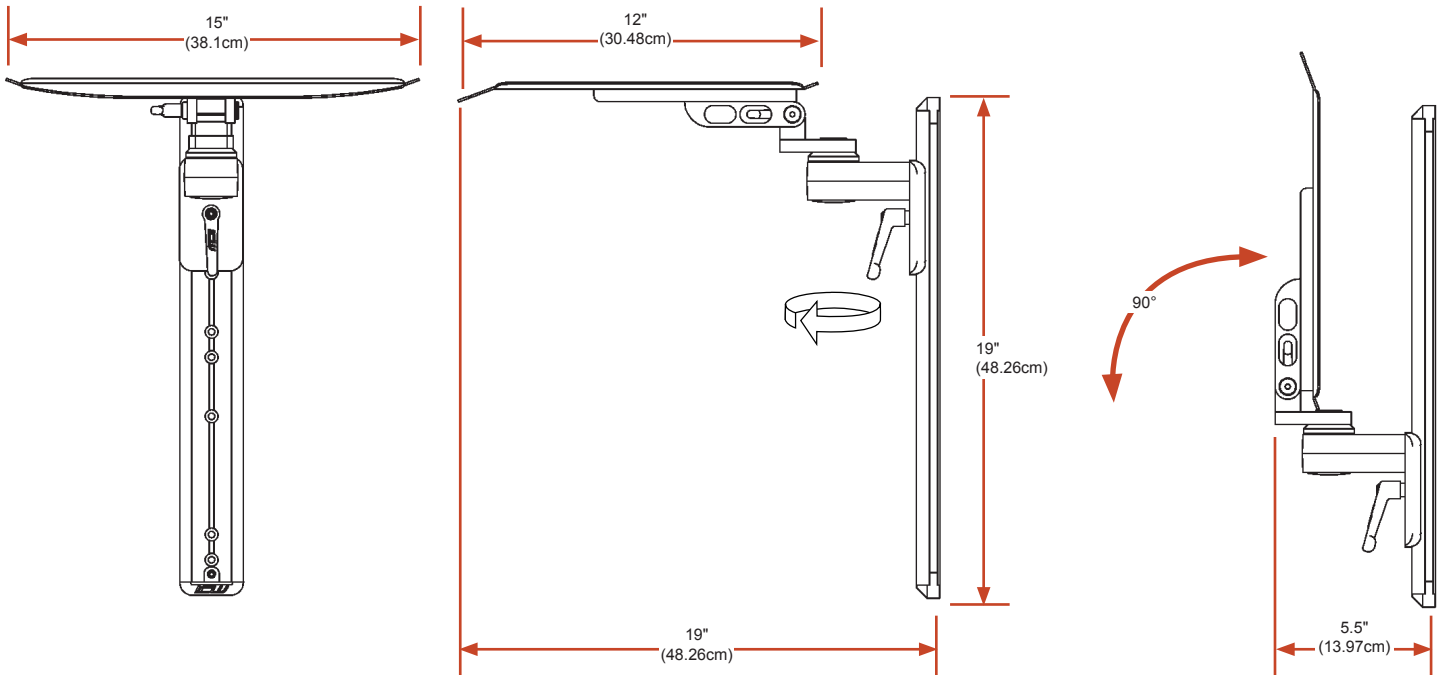

Machined out of billet aluminum, this unit is powder coated gloss white for a durable, lasting finish. Hand assembly ensures that a quality product is shipped to you.

Vertical Adjust 31.5" (80cm)  
 Tray Tilt 90°  
 Tray Swivel 180°

# Range of Motion and Dimension Drawings