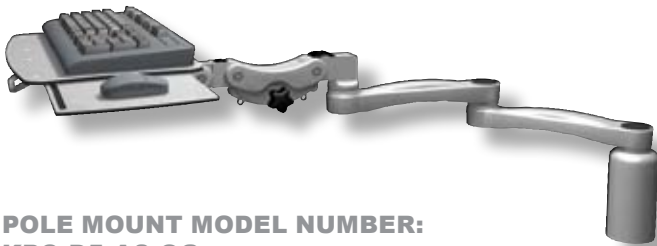

Ultra Keyboard Mount

PRODUCT SHEET

KPP-W3-A2-QG
KPC-D5-A2-QG

Space-saving mount for kiosks
and data entry applications

Other Configuration

POLE MOUNT MODEL NUMBER:
KPC-D5-A2-QG

Ergonomic lift and stow system

The Ultra keyboard mount is the most compact and space-saving way to ergonomically mount your keyboard and mouse. The mount allows the full articulation of the keyboard tray. The Paralink style lift and stowing system allows for tray height adjustment without affecting the personalized tilt, then folds up and stows out of the way when not in use. The Ultra style flip-up system allows you to tilt the keyboard completely back for convenient stowing. These are great solutions for kiosk applications as well as in medical and dental applications as data entry stations or for patient use.

Highlights

- Collapsible arms
- Fold-up keyboard tray
- Slide-out mouse tray
- Composite, ergonomic, or mini keyboard tray styles
- Paralink and Ultra styles
- 11" and 20" extension arms
- Available in desk, wall and pole mounts

Finish: Gray, black or medical white
Weight capacity: 28 lbs (12.7 kg)
Extension arm options: 11" and 20" extension arms
Mount options: Desk, wall and pole mounts

Need a custom solution?
Contact your ICW Rep
for more information.