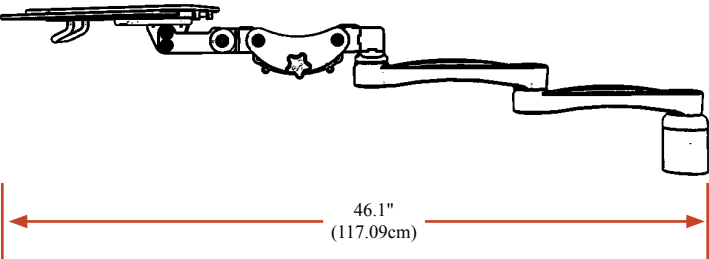

Finish: Gray, black or medical white
Weight capacity: 28 lbs (12.7 kg)
Extension arm options: 11" and 20" extension arms
Mount options: Desk, wall and pole mounts

Need a custom solution?
Contact your ICW Rep
for more information.

SIDE VIEW

TOP VIEW

FRONT VIEW