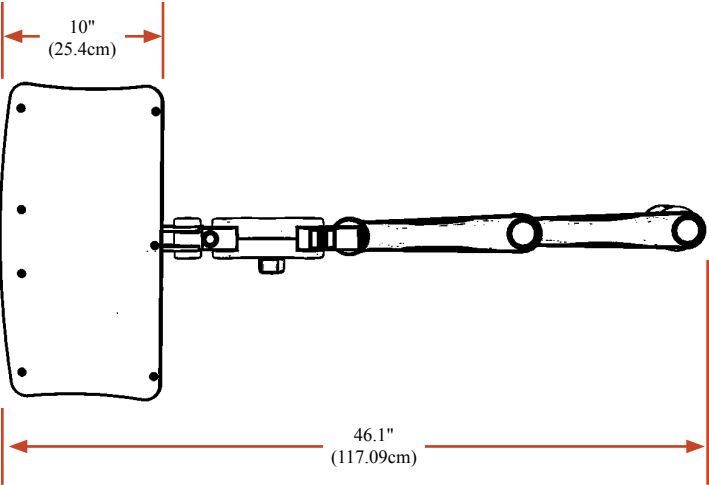

Finish: Gray, black or medical white
Weight capacity: 28 lbs (12.7 kg)
Extension arm options: 11" and 20" extension arms
Mount options: Desk, wall and pole mounts

Need a custom solution?
Contact your ICW Rep
for more information.

SIDE VIEW

TOP VIEW

FRONT VIEW