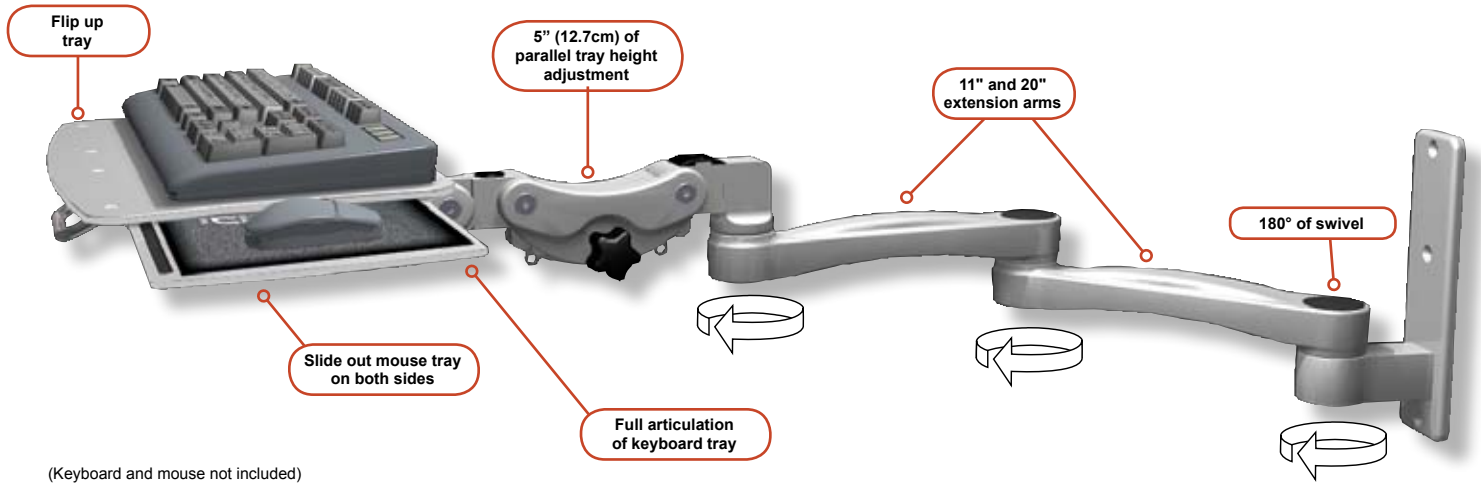

Ultra Keyboard Mount

PRODUCT SHEET

KPP-W3-A2-QG
KPC-D5-A2-QG

Space-saving mount for kiosks
and data entry applications

Other Configuration

POLE MOUNT MODEL NUMBER:
KPC-D5-A2-QG

Ergonomic lift and stow system

The Ultra keyboard mount is the most compact and space-saving way to ergonomically mount your keyboard and mouse. The mount allows the full articulation of the keyboard tray. The Paralink style lift and stowing system allows for tray height adjustment without affecting the personalized tilt, then folds up and stows out of the way when not in use. The Ultra style flip-up system allows you to tilt the keyboard completely back for convenient stowing. These are great solutions for kiosk applications as well as in medical and dental applications as data entry stations or for patient use.

Highlights

- Collapsible arms
- Fold-up keyboard tray
- Slide-out mouse tray
- Composite, ergonomic, or mini keyboard tray styles
- Paralink and Ultra styles
- 11" and 20" extension arms
- Available in desk, wall and pole mounts

Finish: Gray, black or medical white
Weight capacity: 28 lbs (12.7 kg)
Extension arm options: 11" and 20" extension arms
Mount options: Desk, wall and pole mounts

Need a custom solution?
Contact your ICW Rep
for more information.