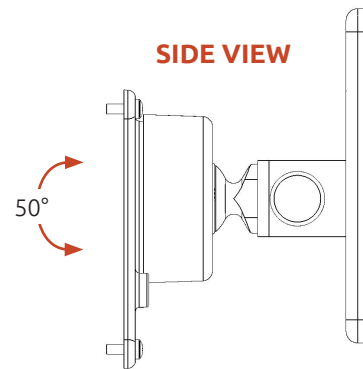

### Pivoting compact arm wall mount

- The Galaxy 270 compact ball joint mount has a pivot arm extension enabling your monitor to tilt and swivel.
- Reaches 9" (22.86 cm) from the wall when extended.
- Can also be mounted to a wall track.

#### Specifications

**Load capacity:** 28 lbs (12.7 kg)  
**Distance from wall:** 9" (22.86 cm)  
**Stowed profile:** 4" (10 cm)  
**Arm swivel at mount:** 180°  
**VESA interface:** 75 mm and 100 mm

**Load capacity:** 28 lbs (12.7 kg)  
**GX170 screen swivel:** 50°  
**GX270 screen swivel:** 180°  
**Screen tilt:** 50°  
**VESA interface:** 75 mm and 100 mm  
**GX170 Shipping Weight:** 2 lbs (0.9 kg)  
**GX270 Shipping Weight:** 2.8 lbs (1.2 kg)

# Range of Motion and Dimensional Drawings

GX170-WM

**Galaxy 270**

**FRONT VIEW**

**TOP VIEW**

9"  
(22.86 cm)

GX270-WM

**Galaxy 170**

**FRONT VIEW**

**SIDE VIEW**

4"  
(10 cm)