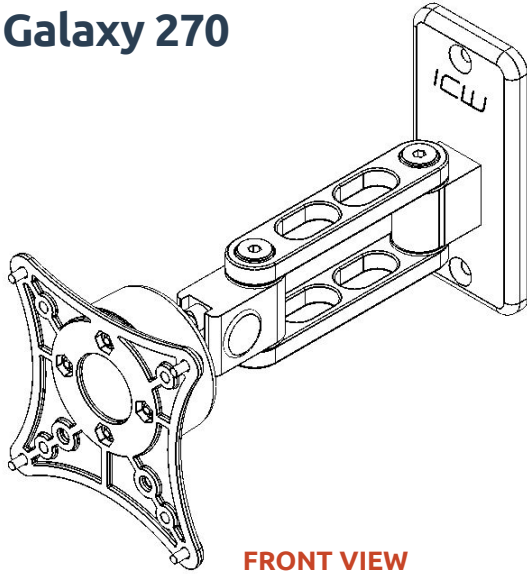

### Compact wall mount

- The Galaxy 170 compact ball joint mount hugs the wall while allowing your screen a small range of tilt and pivot.
- Extends just 4" (10 cm) from the wall.
- Can also be mounted on a wall track.

### Pivoting compact arm wall mount

- The Galaxy 270 compact ball joint mount has a pivot arm extension enabling your monitor to tilt and swivel.
- Reaches 9" (22.86 cm) from the wall when extended.
- Can also be mounted to a wall track.

# Range of Motion and Dimensional Drawings

GX170-WM

**Galaxy 270**

**FRONT VIEW**

**TOP VIEW**

9"  
(22.86 cm)

GX270-WM

**Galaxy 170**

**FRONT VIEW**

**SIDE VIEW**

4"  
(10 cm)