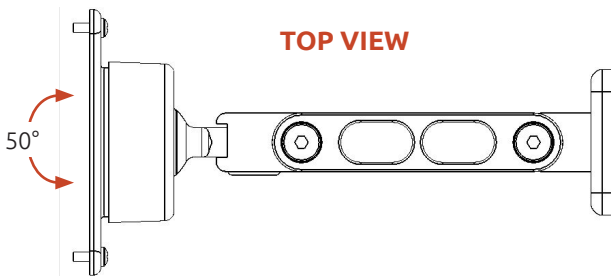

### Pivoting compact arm wall mount

- The Galaxy 270 compact ball joint mount has a pivot arm extension enabling your monitor to tilt and swivel.
- Reaches 9" (22.86 cm) from the wall when extended.
- Can also be mounted to a wall track.

#### Specifications

**Load capacity:** 28 lbs (12.7 kg)  
**Distance from wall:** 9" (22.86 cm)  
**Stowed profile:** 4" (10 cm)  
**Arm swivel at mount:** 180°  
**VESA interface:** 75 mm and 100 mm

**Load capacity:** 28 lbs (12.7 kg)  
**GX170 screen swivel:** 50°  
**GX270 screen swivel:** 180°  
**Screen tilt:** 50°  
**VESA interface:** 75 mm and 100 mm  
**GX170 Shipping Weight:** 2 lbs (0.9 kg)  
**GX270 Shipping Weight:** 2.8 lbs (1.2 kg)

# Range of Motion and Dimensional Drawings

GX170-WM

**Galaxy 270**

**FRONT VIEW**

**TOP VIEW**

9"  
(22.86 cm)

GX270-WM

**Galaxy 170**

**FRONT VIEW**

**SIDE VIEW**

4"  
(10 cm)