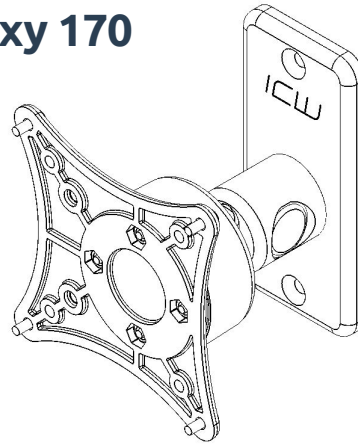

### Pivoting compact arm wall mount

- The Galaxy 270 compact ball joint mount has a pivot arm extension enabling your monitor to tilt and swivel.
- Reaches 9" (22.86 cm) from the wall when extended.
- Can also be mounted to a wall track.

#### Specifications

**Load capacity:** 28 lbs (12.7 kg)  
**Distance from wall:** 9" (22.86 cm)  
**Stowed profile:** 4" (10 cm)  
**Arm swivel at mount:** 180°  
**VESA interface:** 75 mm and 100 mm

**Load capacity:** 28 lbs (12.7 kg)  
**GX170 screen swivel:** 50°  
**GX270 screen swivel:** 180°  
**Screen tilt:** 50°  
**VESA interface:** 75 mm and 100 mm  
**GX170 Shipping Weight:** 2 lbs (0.9 kg)  
**GX270 Shipping Weight:** 2.8 lbs (1.2 kg)

# Range of Motion and Dimensional Drawings

GX170-WM

**Galaxy 270**

**FRONT VIEW**

**TOP VIEW**

9"  
(22.86 cm)

GX270-WM

**Galaxy 170**

**FRONT VIEW**

**SIDE VIEW**

4"  
(10 cm)