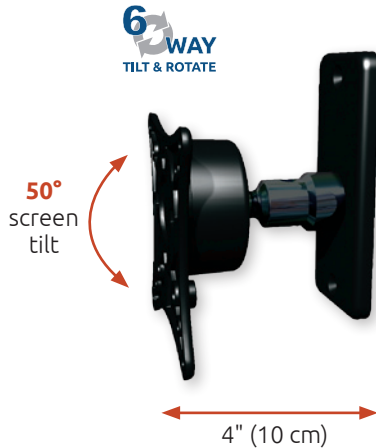

Keep your monitor close to the wall with our compact solutions

GX170-WM

Galaxy 170

Compact wall mount

- The Galaxy 170 compact ball joint mount hugs the wall while allowing your screen a small range of tilt and pivot.
- Extends just 4" (10 cm) from the wall.
- Can also be mounted on a wall track.

Specifications

Load capacity: 28 lbs (12.7 kg)
Distance from wall: 4" (10 cm)
Arm swivel at mount: 180°

GX270-WM

Galaxy 270

Pivoting compact arm wall mount

- The Galaxy 270 compact ball joint mount has a pivot arm extension enabling your monitor to tilt and swivel.
- Reaches 9" (22.86 cm) from the wall when extended.
- Can also be mounted to a wall track.

Specifications

Load capacity: 28 lbs (12.7 kg)
Distance from wall: 9" (22.86 cm)
Stowed profile: 4" (10 cm)
Arm swivel at mount: 180°
VESA interface: 75 mm and 100 mm

360°

50°

50°

Load capacity: 28 lbs (12.7 kg)
GX170 screen swivel: 50°
GX270 screen swivel: 180°
Screen tilt: 50°
VESA interface: 75 mm and 100 mm
GX170 Shipping Weight: 2 lbs (0.9 kg)
GX270 Shipping Weight: 2.8 lbs (1.2 kg)