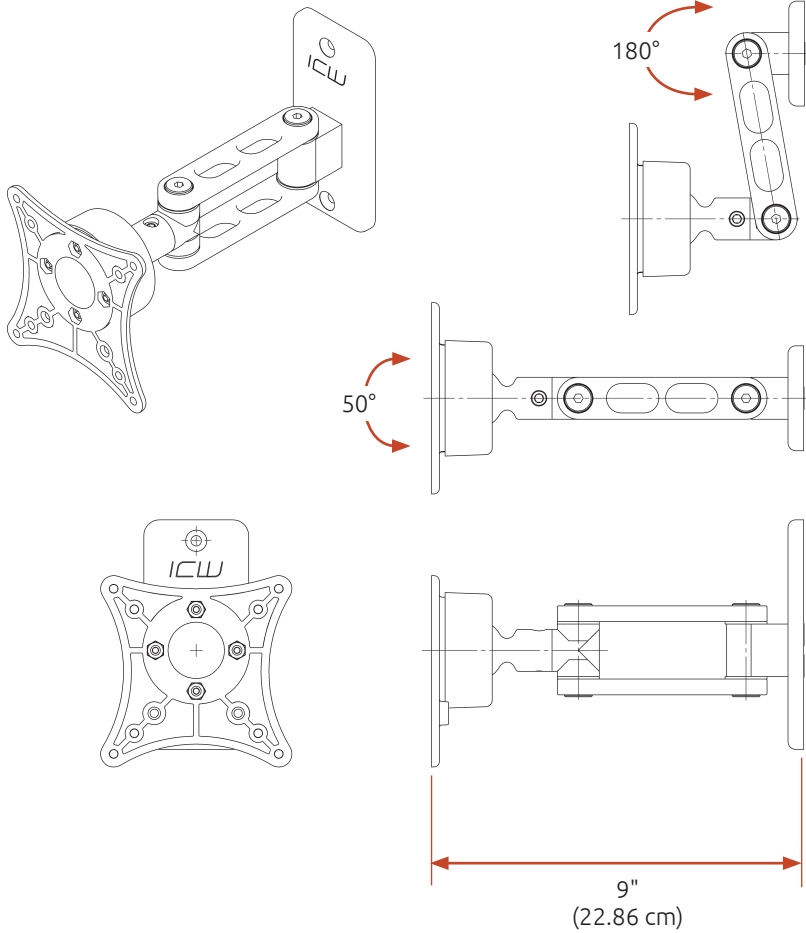

Keep your monitor close to the wall with our compact solutions

GX170-WM

Galaxy 170

Compact wall mount

- The Galaxy 170 compact ball joint mount hugs the wall while allowing your screen a small range of tilt and pivot.
- Extends just 4" (10 cm) from the wall.
- Can also be mounted on a wall track.

Specifications

Load capacity: 28 lbs (12.7 kg)
Distance from wall: 4" (10 cm)
Arm swivel at mount: 180°

GX270-WM

Galaxy 270

Pivoting compact arm wall mount

- The Galaxy 270 compact ball joint mount has a pivot arm extension enabling your monitor to tilt and swivel.
- Reaches 9" (22.86 cm) from the wall when extended.
- Can also be mounted to a wall track.

Specifications

Load capacity: 28 lbs (12.7 kg)
Distance from wall: 9" (22.86 cm)
Stowed profile: 4" (10 cm)
Arm swivel at mount: 180°
VESA interface: 75 mm and 100 mm

360°

50°

50°

Load capacity: 28 lbs (12.7 kg)
GX170 screen swivel: 50°
GX270 screen swivel: 180°
Screen tilt: 50°
VESA interface: 75 mm and 100 mm
GX170 Shipping Weight: 2 lbs (0.9 kg)
GX270 Shipping Weight: 2.8 lbs (1.2 kg)

*Need a custom solution?
 Contact your ICW Rep
 for more information.*

Color

Available in durable Black powder coated finish.

Range of Motion and Dimensional Drawings

GX170-WM

Galaxy 270

GX270-WM

Galaxy 170