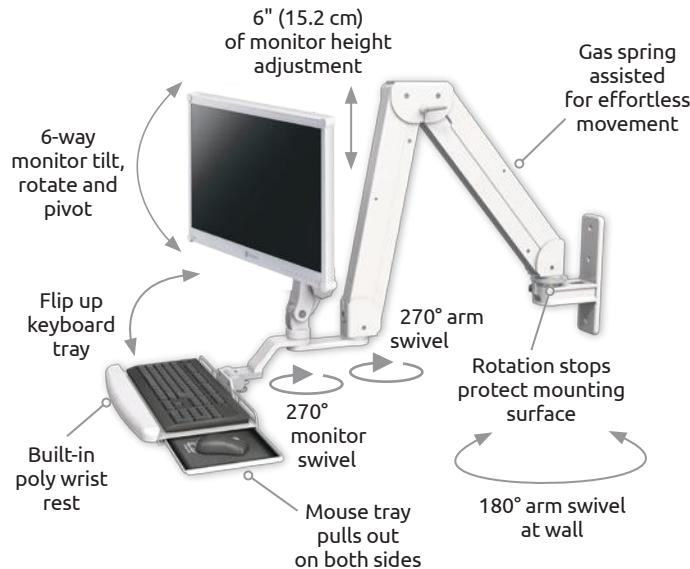

Elite Series of Sit-Stand Workstations

ELITE 5220

Industry-leading reach of up to 74" (188 cm)

- **ERGONOMIC.** Provides effortless movement and is fully adjustable at each joint for maximum ergonomic comfort. Rotates 180° at the wall mount.
- **HYGIENIC.** Durable, easy-to-clean finish withstands harsh chemicals. Built with smooth aircraft-grade aluminum that doesn't allow microorganisms to hide. Concealed cables allow for thorough disinfection.
- **VERSATILE.** Suitable for a monitor only, monitor and keyboard, and other devices. Can be mounted on a desk, pole, wall or wall track.
- **POPULAR** in healthcare environments and manufacturing/ industrial settings where long reach is needed.

Monitor, keyboard and mouse not included.

ELITE 5216

Compact. Ergonomic. Hygienic. Versatile.

- **COMPACT.** Ideal for space-constrained areas. Extends a monitor and keyboard up to 69" (175 cm), then stows compactly against the wall.
- **ERGONOMIC.** Provides effortless movement and is fully adjustable at each joint for maximum ergonomic comfort. Rotates 180° at the wall mount.
- **HYGIENIC.** Full cable management allows for thorough disinfection, protects wires, and creates a neater appearance.
- **VERSATILE.** Excels in a wide variety of applications. Can be mounted on a desk, pole, wall or wall track.

ELP5220-WT-KUB-DR22 with Paralink monitor mount and Flip-up Keyboard Tray. Shown with AGNeovo medical grade monitor.

The Elite 5220 and 5216 have identical range of motion.

The Elite 5220 provides 10" (25.4 cm) more horizontal reach and 12" (30.5 cm) additional vertical movement.