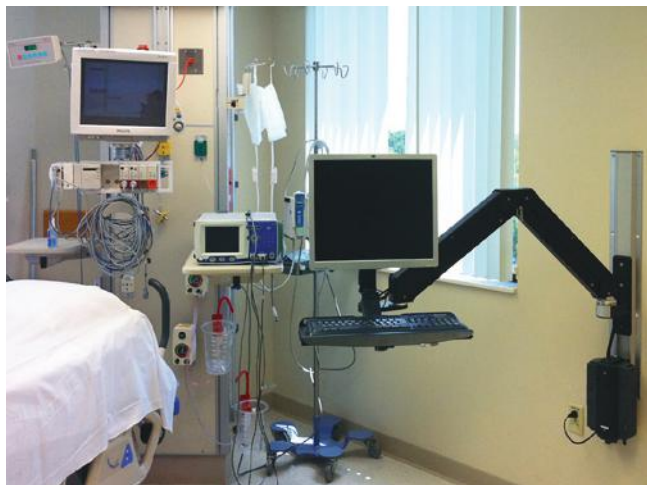

Monitor, keyboard and mouse not included.

ELITE 5216

Compact. Ergonomic. Hygienic. Versatile.

- **COMPACT.** Ideal for space-constrained areas. Extends a monitor and keyboard up to 69" (175 cm), then stows compactly against the wall.
- **ERGONOMIC.** Provides effortless movement and is fully adjustable at each joint for maximum ergonomic comfort. Rotates 180° at the wall mount.
- **HYGIENIC.** Full cable management allows for thorough disinfection, protects wires, and creates a neater appearance.
- **VERSATILE.** Excels in a wide variety of applications. Can be mounted on a desk, pole, wall or wall track.

ELP5220-WT-KUB-DR22 with Paralink monitor mount and Flip-up Keyboard Tray. Shown with AGNeovo medical grade monitor.

The Elite 5220 and 5216 have identical range of motion.

The Elite 5220 provides 10" (25.4 cm) more horizontal reach and 12" (30.5 cm) additional vertical movement.

ELP5220-WT-KUB-WB in ICU with Paralink monitor mount and Flip-up Keyboard Tray.

Specifications—Elite 5220

Load capacity	28 lbs (12.7 kg) Monitor only 22 lbs (9.9 kg) Monitor and keyboard
Vertical adjust range	42" (107 cm)
Maximum reach	53" (135 cm) Monitor only 68" (173 cm) Monitor and Flip Up Tray 74" (188 cm) Monitor and Keyboard Ultra Slide
Stowed depth	11" (28 cm) with Flip Up Tray
Horizontal rotation	180° at wall mount; 360° at pole 270° at first and articulation points
Monitor tilt	50°
Monitor pan left to right	270°
Monitor rotation	Landscape to portrait position
VESA interface	75 mm and 100 mm