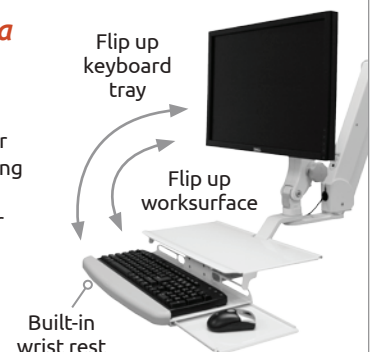

LAPTOP TRAY DIMENSIONS

Tray width left to right	16.375" (41.6 cm)
Tray depth back to front	13.75" (35 cm)

WORKSURFACE TRAY DIMENSIONS

Tray width left to right	20.75" (52.7 cm)
Tray depth back to front	10.5" (26.7 cm)
Tray depth with keyboard tray extended	20" (50.8 cm)
Tray height	2.125" (5.4 cm)
Stowed depth	10" (25.4 cm)

NEW Keyboard Ultra Slide

ELP5220-WT-KUS-MW

- Provides workspace for charting, scanning, holding meds
- Flips up and stows under monitor
- Mouse tray pulls out on both left and right sides
- Accommodates most standard keyboards

Available Options

Behind-the-monitor Scanner mount.
Behind-the-monitor Mini-PC mount.

Behind-the-keyboard scanner mount.

Service Tray holds meds, small objects.
Tray flips up, stows beneath monitor.

ICWUSA.com, Inc.
1487 Kingsley Drive
Medford, OR 97504
800-558-4435