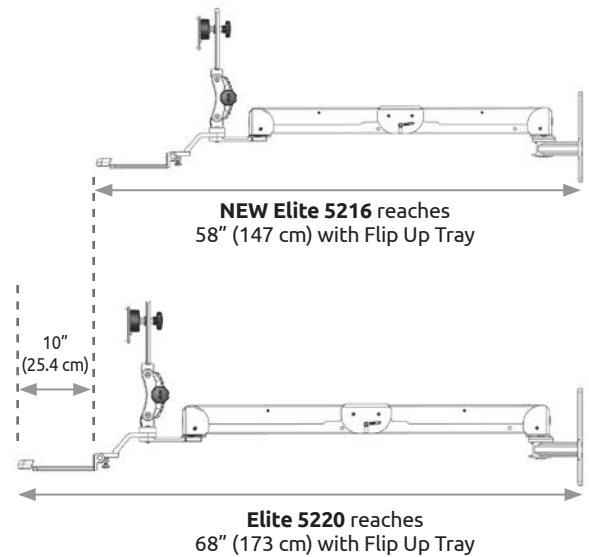

Monitor, keyboard and mouse not included.

For more information contact your ICW representative or talk to one of our customer service representatives at 1-800-558-4435.

Range of Motion Video

ELITE 5220

Industry-leading REACH and ADJUSTABILITY

ELP5220-WT-KUB-DR22 with Paralink monitor mount and Flip-up Keyboard Tray. Shown with AGNeovo medical grade monitor.

The Elite 5220 and 5216 have identical range of motion.

The Elite 5220 provides 10" (25.4 cm) more horizontal reach and 12" (30.5 cm) additional vertical movement.

ELP5220-WT-KUB-WB in ICU with Paralink monitor mount and Flip-up Keyboard Tray.

Specifications—Elite 5220

Load capacity	28 lbs (12.7 kg) Monitor only 22 lbs (9.9 kg) Monitor and keyboard
Vertical adjust range	42" (107 cm)
Maximum reach	53" (135 cm) Monitor only 68" (173 cm) Monitor and Flip Up Tray 74" (188 cm) Monitor and Keyboard Ultra Slide
Stowed depth	11" (28 cm) with Flip Up Tray
Horizontal rotation	180° at wall mount; 360° at pole 270° at first and articulation points
Monitor tilt	50°
Monitor pan left to right	270°
Monitor rotation	Landscape to portrait position
VESA interface	75 mm and 100 mm

LAPTOP TRAY DIMENSIONS

Tray width left to right	16.375" (41.6 cm)
Tray depth back to front	13.75" (35 cm)

WORKSURFACE TRAY DIMENSIONS

Tray width left to right	20.75" (52.7 cm)
Tray depth back to front	10.5" (26.7 cm)
Tray depth with keyboard tray extended	20" (50.8 cm)
Tray height	2.125" (5.4 cm)
Stowed depth	10" (25.4 cm)