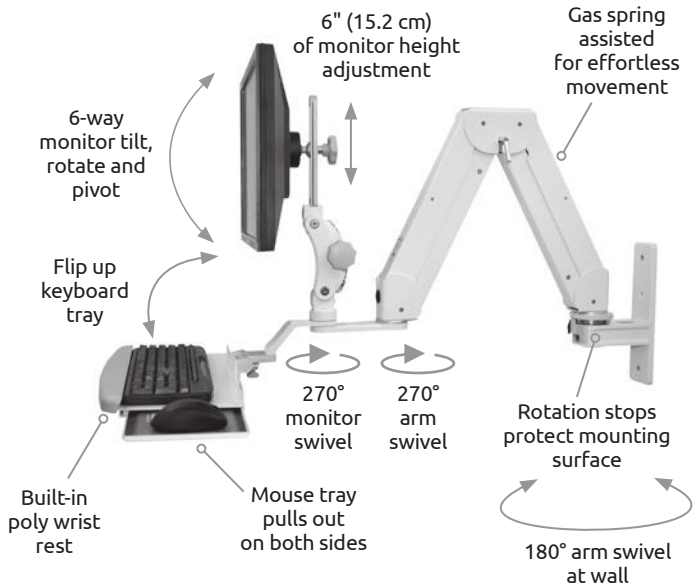

ELITE 5216

True Sit-Stand workstations

ELP5216-WT-KUB with Paralink monitor mount and Flip-up Keyboard Tray.

ELP5216-WT-KUW-MW
Elite 5216 with WorkSurface Tray

Specifications—Elite 5216

Load capacity	28 lbs (12.7 kg) Monitor only 22 lbs (9.9 kg) Monitor and keyboard
Vertical adjust range	30" (76 cm)
Maximum reach	43" (109 cm) Monitor only 58" (147 cm) Monitor and Flip Up Tray 64" (162.6 cm) Monitor and Keyboard Ultra Slide 69" (175 cm) Monitor and WorkSurface
Stowed depth	11" (28 cm) with Flip Up Tray
Horizontal rotation	180° at wall mount; 360° at pole 270° at first and articulation points
Monitor tilt	50°
Monitor pan left to right	270°
Monitor rotation	Landscape to portrait position
VESA interface	75 mm and 100 mm