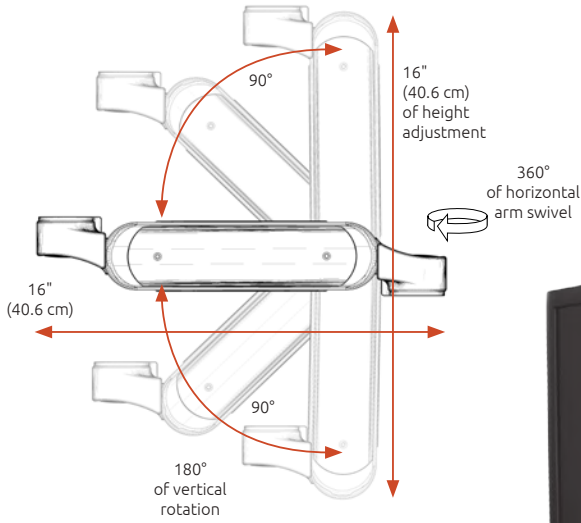

**Ultra 180 arm reach:** 16" (40.6 cm)

**Maximum reach:** 43.5" (110.5 cm) w/Keyboard Tray  
52.5" (133.4 cm) w/WorkSurface Tray

**Stowed depth:** 10" (25.4 cm)

**Arm swivel:** up to 360°

**VESA interface:** 75mm and 100mm

# Range of Motion and Dimension Drawings

**UL180-BV-W3-A1  
and UL180-W3-KUW-A1**

**Monitor Arm  
UL180-BV-W3-A1**

16" (40.6 cm) of vertical movement

- **Smooth, responsive movement** both vertically and horizontally

- **Adjustable** rotation stops

- **Vertical** adjustability at mount

**6 WAY  
TILT & ROTATE**

360° of horizontal arm swivel

*Independent positioning of monitor and keyboard*

90° **Flip up** keyboard tray

16" (40.6 cm)

180° of swivel at mount

**Internal cable management** creates a neater appearance, protects wires, simplifies cleaning

**WorkSurface Tray  
UL180-W3-KUW-A1**

10" (25.4 cm)

52.5" (133.4 cm) maximum reach