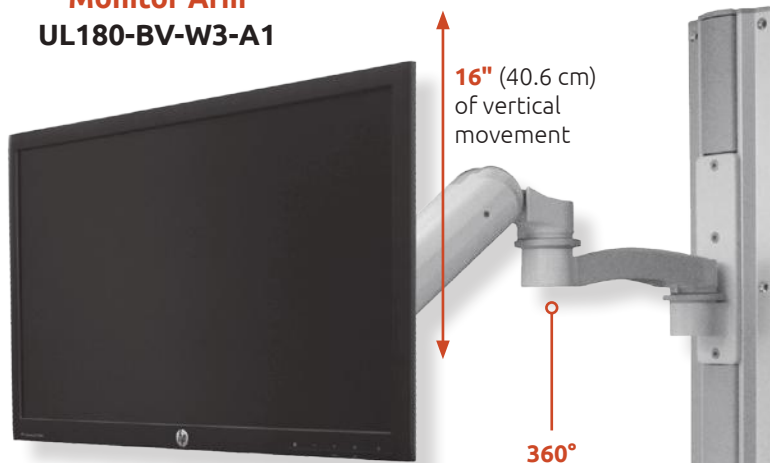

UL180-BV-W3-A1
and UL180-W3-KUB-A1

The most versatile compact arm in the world with full 180° of vertical and horizontal rotation.

Patent pending.

Independent positioning of monitor and keyboard

Need a custom solution? Contact your ICW Rep for more information.

**Monitor Arm
UL180-BV-W3-A1**

• **Smooth, responsive movement** both vertically and horizontally

• **Adjustable rotation stops**

• **Vertical adjustability at mount**

90°
Flip up keyboard tray