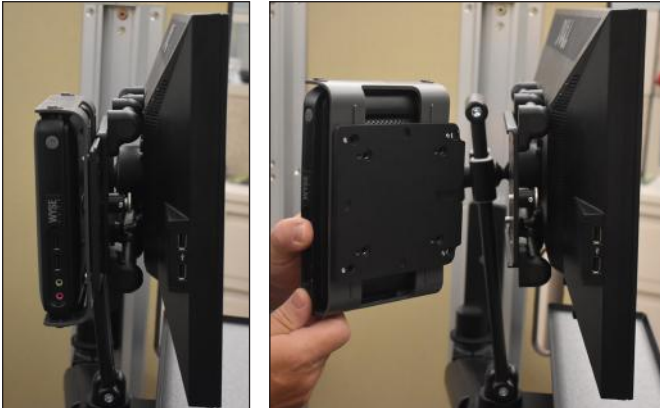

## CPU Mounts

VESA Quick Connect (VQC)

MINIPC1212

CPU12

ICW offers a wide variety of computer mounts to fit all sizes and formats of CPUs. ICW products can mount any size of computer, from large format style servers to small form factor computers.

These ICW mounts can also be used for UPS surge protectors and power supply devices.

CPU mounts can be mounted anywhere from behind-the-monitor VESA plates to walls, poles, wall tracks, under counter or hidden in ceilings. The ICW mounting possibilities are endless.