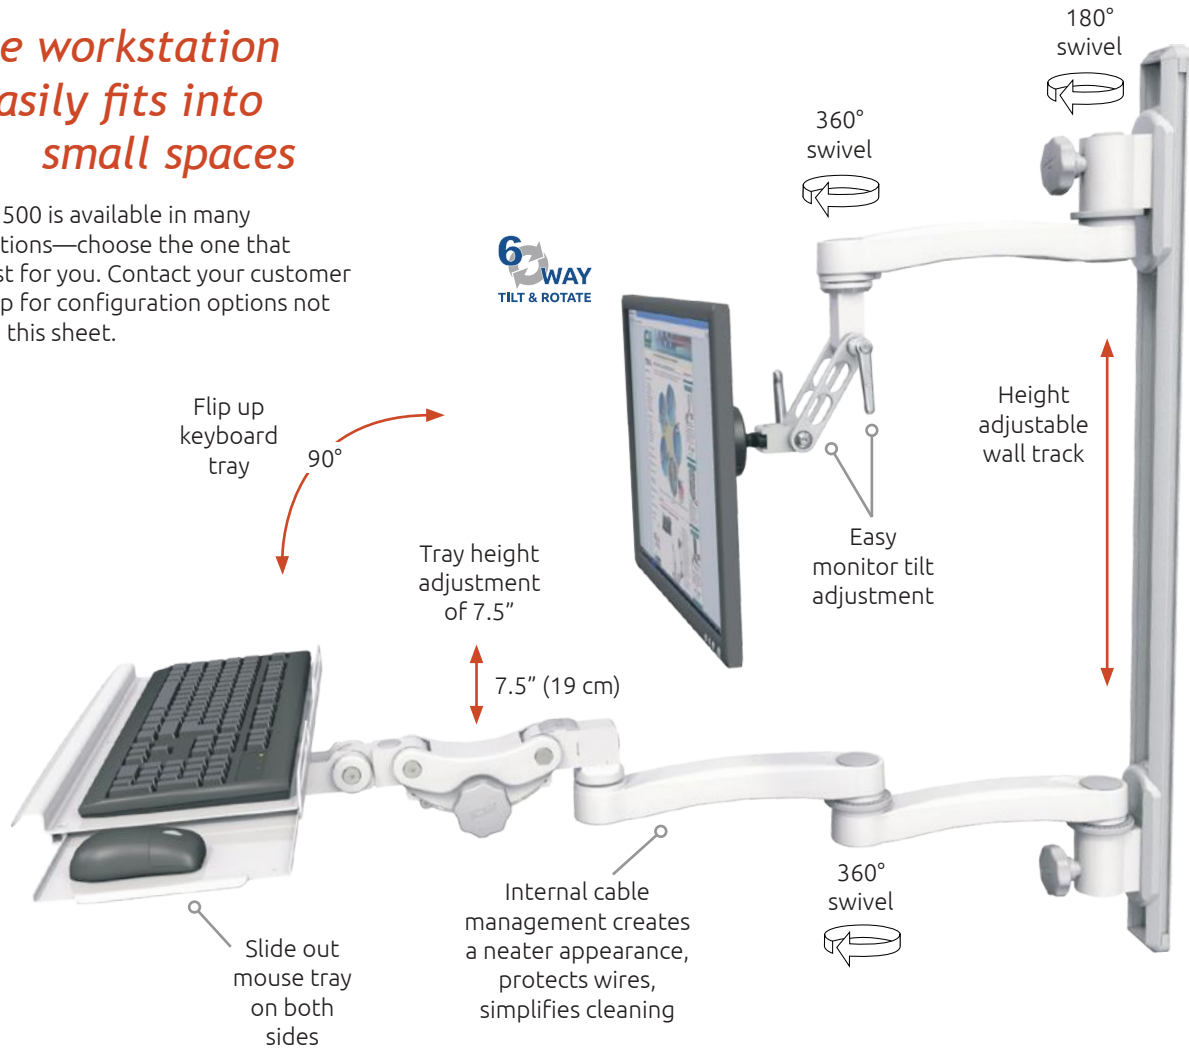

UL500i-T36D-KBP-A3

Entire workstation easily fits into small spaces

The Ultra 500 is available in many configurations—choose the one that works best for you. Contact your customer service rep for configuration options not shown on this sheet.

Monitor and keyboard not included

Maximum Reach	Screen Swivel	Screen Tilt	Arm Swivel
42" (106.68 cm)	360°	180°	180°

Easily adjusts for ergonomic comfort

- The Ultra 500 workstation is an ideal choice for healthcare environments where space is at a premium.
- The ultra-maneuverable LCD and keyboard mounting system fits on a slim wall track, reaches up to 42" (106.68 cm) with two arms and folds to a compact 5.5" (14 cm) against the wall.
- The keyboard tray has a slide-out mouse tray on both sides and flips up and out of the way when not in use.
 - 19" or 36" wall track options
 - 11" and 20" extension arms available for both keyboard and monitor
 - Several fold-up keyboard tray options available

Load capacity: 18 lbs (8.16 kg) LCD only, 28 lbs (12.7 kg) LCD and keyboard
Maximum reach: 42" (106.68 cm)
Stowed depth: 5.5" (14 cm)
Arm swivel at mount: 180°
Screen swivel: 360°
Screen tilt: 180°
VESA interface: 75mm and 100mm

UL500i-T36D-KPP-A3
 Inverted monitor, 1 arm
 Keyboard tray, 2 arms
 Track mount

UL550-W3-KUP-A2
 Upright monitor, 2 arms
 Paralink
 Flip up keyboard tray
 Wall mount

UL550-T36-KUP-A1
 Upright monitor, 1 arm
 Paralink
 Flip up keyboard tray
 Track mount