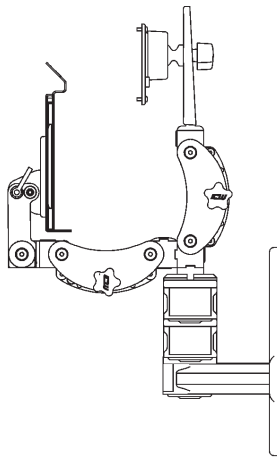

Slide out mouse tray on both sides

Monitor only
T2P2020-PT2

Effortless positioning, ergonomic comfort

- The Titan with Paralink is our premier rigid LCD arm mount.
- This arm provides smooth, effortless horizontal articulation and long reach.
- Maximum reach of 63" (160 cm) with keyboard; stows just 11.8" (30 cm) from the wall.
- Full internal cable management from the wall to the monitor and keyboard.
- Available in desk, wall, wall track and pole mount options.

Max. Reach	Screen Swivel	Screen Tilt	Arm Swivel
63" (160 cm)	360°	50°	180°

- Load capacity: 28 lbs (12.7 kg)
- Maximum reach: 63" (160 cm) with keyboard
- Stowed depth: 11.8" (30 cm)
- Arm swivel at mount: 180°
- Screen swivel: 360°
- Screen tilt: 50°
- VESA interface: 75 mm and 100 mm

Gloss White (MW), Writable Black (WB), A-dec Tan (T), Pelton Putty (P), and Quartz Gray (QG)

Range of Motion and Dimensional Drawings

EXTENDED

STOWED

11.8" (30 cm)

WALL MOUNT OPTIONS

W2
Wall mount 7"

W3
Wall mount 9.5"

T19
Wall track 19"

T36
Wall track 36"

DESK MOUNT OPTIONS

D1
Desk mount 1"

D3
Desk mount 3"

D5
Desk mount 5"

D7
Desk mount 7"