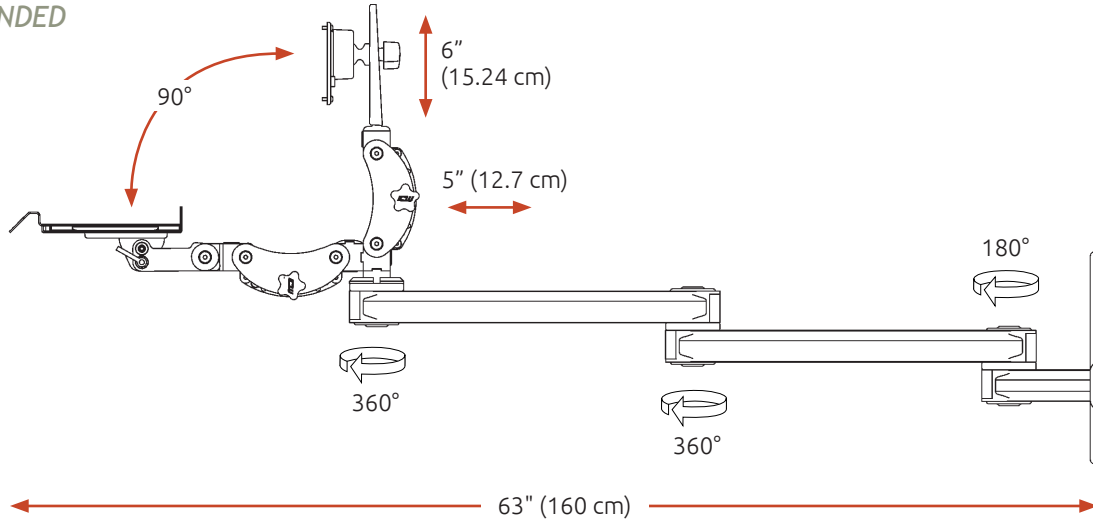

6" (15.24 cm)

Arm extension options
Titan arms can be ordered in 12" and 20" extensions.

Mounting options
Wall, wall track, desk and pole mounts available.

Adjustable rotation stops
protect your equipment and facility

Slide out mouse tray on both sides

Monitor only
T2P2020-PT2

Effortless positioning, ergonomic comfort

- The Titan with Paralink is our premier rigid LCD arm mount.
- This arm provides smooth, effortless horizontal articulation and long reach.
- Maximum reach of 63" (160 cm) with keyboard; stows just 11.8" (30 cm) from the wall.
- Full internal cable management from the wall to the monitor and keyboard.
- Available in desk, wall, wall track and pole mount options.

Max. Reach	Screen Swivel	Screen Tilt	Arm Swivel
63" (160 cm)	360°	50°	180°

- Load capacity: 28 lbs (12.7 kg)
- Maximum reach: 63" (160 cm) with keyboard
- Stowed depth: 11.8" (30 cm)
- Arm swivel at mount: 180°
- Screen swivel: 360°
- Screen tilt: 50°
- VESA interface: 75 mm and 100 mm

Gloss White (MW), Writable Black (WB), A-dec Tan (T), Pelton Putty (P), and Quartz Gray (QG)

Range of Motion and Dimensional Drawings

EXTENDED

STOWED

11.8" (30 cm)

WALL MOUNT OPTIONS

W2
Wall mount 7"

W3
Wall mount 9.5"