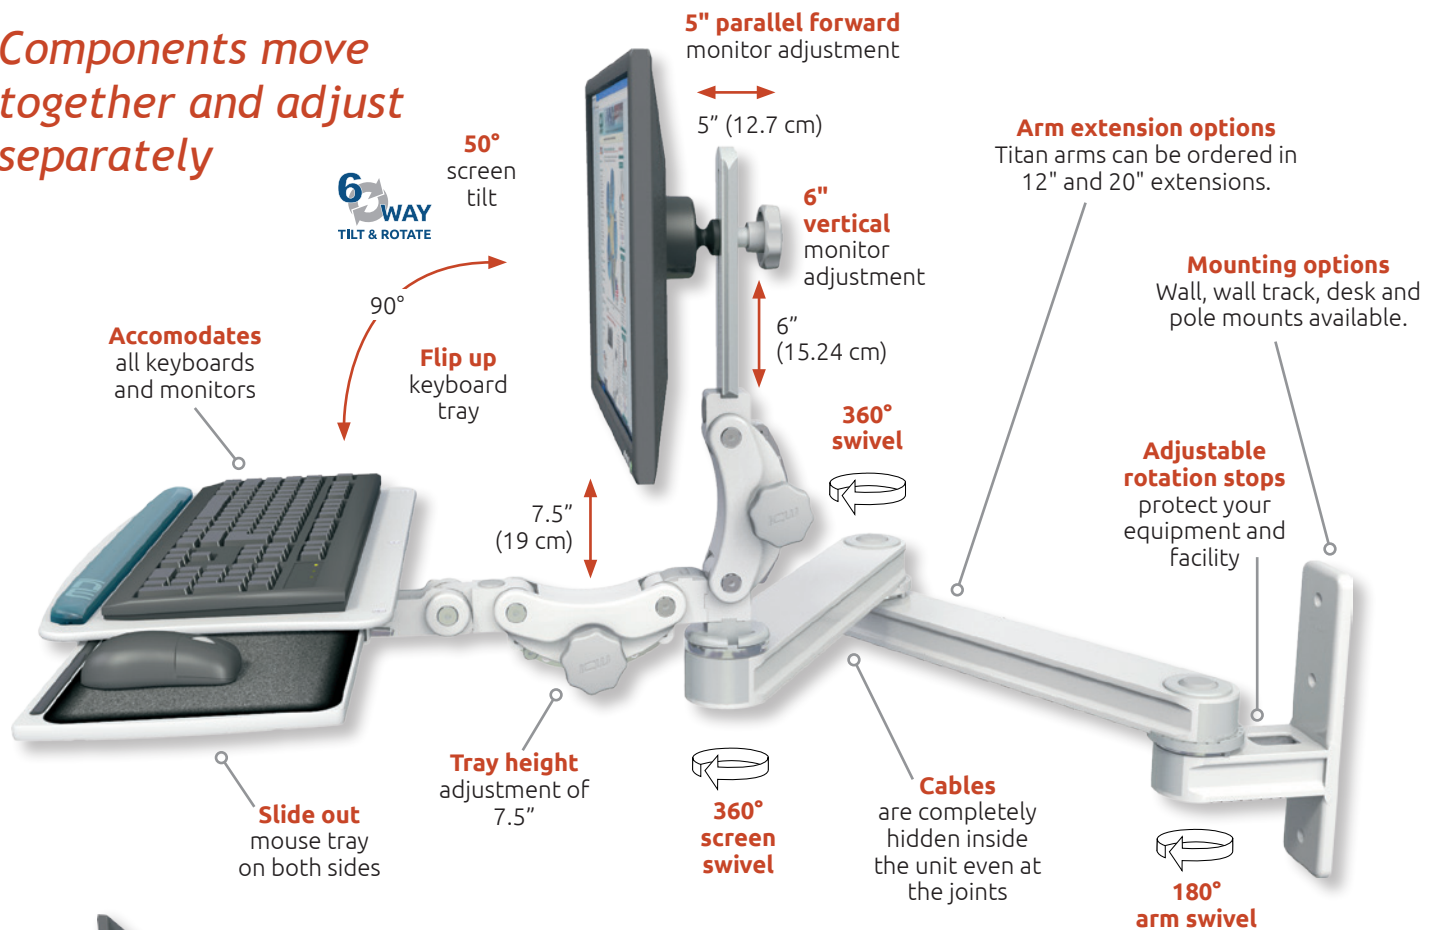

T2P2020-WT2-KPP

Components move together and adjust separately

Accommodates all keyboards and monitors

6-WAY TILT & ROTATE

50° screen tilt

5" parallel forward monitor adjustment

5" (12.7 cm)

6" vertical monitor adjustment

6" (15.24 cm)

Arm extension options
Titan arms can be ordered in 12" and 20" extensions.

Mounting options
Wall, wall track, desk and pole mounts available.

Adjustable rotation stops
protect your equipment and facility

Slide out mouse tray on both sides

Monitor only
T2P2020-PT2

Effortless positioning, ergonomic comfort

- The Titan with Paralink is our premier rigid LCD arm mount.
- This arm provides smooth, effortless horizontal articulation and long reach.
- Maximum reach of 63" (160 cm) with keyboard; stows just 11.8" (30 cm) from the wall.
- Full internal cable management from the wall to the monitor and keyboard.
- Available in desk, wall, wall track and pole mount options.

Max. Reach	Screen Swivel	Screen Tilt	Arm Swivel
63" (160 cm)	360°	50°	180°

- Load capacity: 28 lbs (12.7 kg)
- Maximum reach: 63" (160 cm) with keyboard
- Stowed depth: 11.8" (30 cm)
- Arm swivel at mount: 180°
- Screen swivel: 360°
- Screen tilt: 50°
- VESA interface: 75 mm and 100 mm