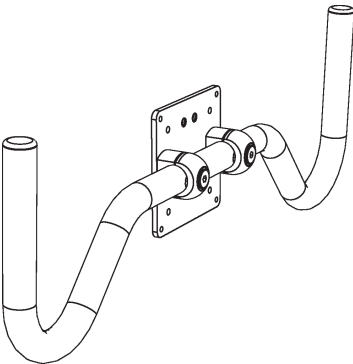

# ICW ATTACH MONITOR HANDLE

ICWUSA.com, Inc.

If you have any questions, please call 1-800-558-4435

## ATTACH THE THBV HANDLE

The THBV is attached to the Paralink and Quicklink by two screws on the back of the VESA plate.

## ATTACH THE TEH HANDLE

The TEH handle comes with the standard combo VESA. If you already have the VESA plate installed, replace your current VESA plate with the TEH handle. Otherwise install VESA as shown in INSTALL VESA PLATE section of your instructions.