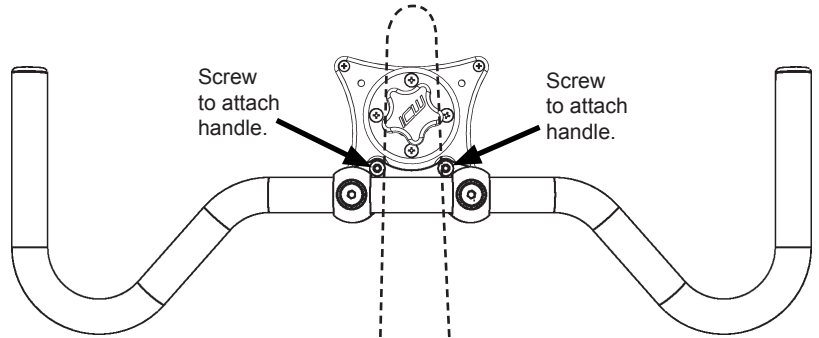

# ICW ATTACH MONITOR HANDLE

ICWUSA.com, Inc.

If you have any questions, please call 1-800-558-4435

## ATTACH THE THBV HANDLE

The THBV is attached to the Paralink and Quicklink by two screws on the back of the VESA plate.

## ATTACH THE TEH HANDLE

The TEH handle comes with the standard combo VESA. If you already have the VESA plate installed, replace your current VESA plate with the TEH handle. Otherwise install VESA as shown in INSTALL VESA PLATE section of your instructions.